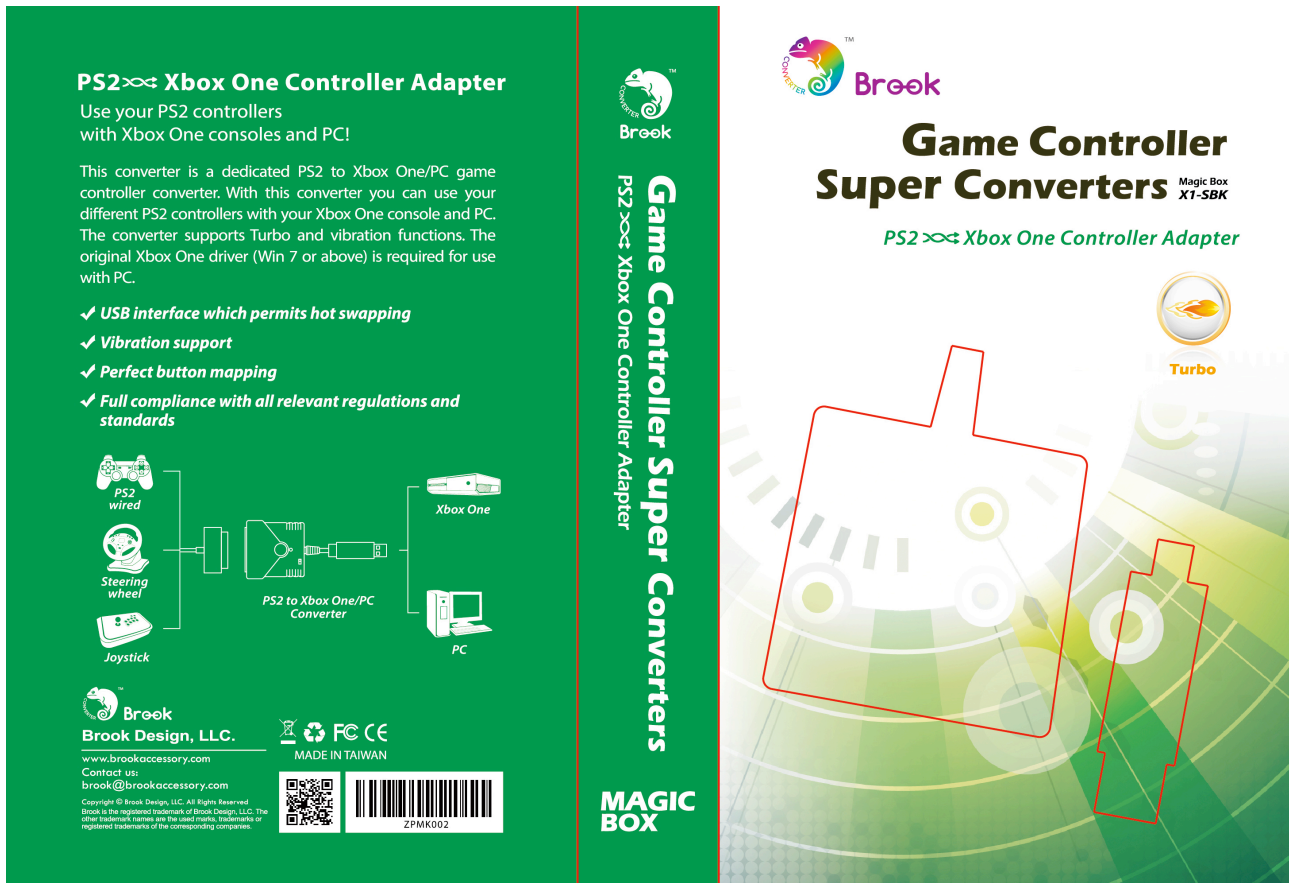

Back

Front

(Front side of package)

Game Controller Super Converters

Magic Box

PS2 ↔ Xbox One Controller Adaptor

(Icon)

Turbo