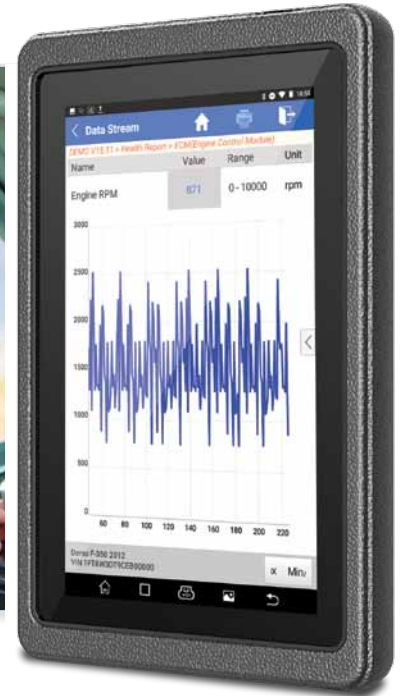

TOPDON

PHOENIX

PROFESSIONAL OE-LEVEL
DIAGNOSTIC TABLET

- OE Level Coverage
- Bi-Directional Diagnostics
- Advanced Service Resets
- Diagnostic Health Report

WIRELESS
BLUETOOTH
VCI

SOFTWARE COVERAGE & UPDATES FOR:
US / ASIAN / EUROPEAN VEHICLES 1996 TO
PRESENT, INCLUDING SUPERCARS

11 SPECIAL
FUNCTIONS

- OIL RESET
- SAS RESET
- IMMOBILIZER
- DPF RESET
- ABS BLEEDING
- TPMS RESET
- BMS RESET
- INJECTOR CODING
- GEARBOX
- GEAR LEARN
- THROTTLE MATCHING

SERVICE RESETS

SYSTEM HEALTH

**ADVANCED DIAGNOSTICS/
BI-DIRECTIONAL FUNCTIONS**

SPECIFICATIONS

- Android 7.0 Operating system
- Quad-Core 1.3GHz Processor
- 2GB RAM & 16GB Embedded Memory
- 7" HD High-Res Touchscreen Display
- Wi-Fi & Bluetooth Connectivity
- 5.0 MP Rear Camera
- Dimensions: 16.14" x 4.35" x 12.2"
- 2 year warranty & 1 year of software updates included