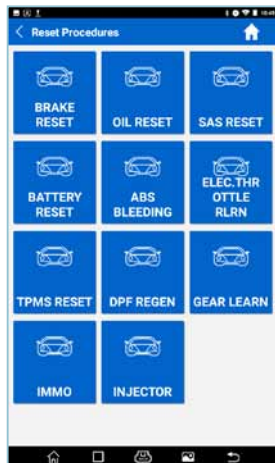

TOPDON

PHOENIX

PROFESSIONAL OE-LEVEL
DIAGNOSTIC TABLET

- OE Level Coverage
- Bi-Directional Diagnostics
- Advanced Service Resets
- Diagnostic Health Report

WIRELESS
BLUETOOTH
VCI

SOFTWARE COVERAGE & UPDATES FOR:
US / ASIAN / EUROPEAN VEHICLES 1996 TO
PRESENT, INCLUDING SUPERCARS

11 SPECIAL
FUNCTIONS

- OIL RESET
- SAS RESET
- IMMOBILIZER
- DPF RESET
- ABS BLEEDING
- TPMS RESET
- BMS RESET
- INJECTOR CODING
- GEARBOX
- GEAR LEARN
- THROTTLE MATCHING

SERVICE RESETS

SYSTEM HEALTH

**ADVANCED DIAGNOSTICS/
BI-DIRECTIONAL FUNCTIONS**

SPECIFICATIONS

- Android 7.0 Operating system
- Quad-Core 1.3GHz Processor
- 2GB RAM & 16GB Embedded Memory
- 7" HD High-Res Touchscreen Display
- Wi-Fi & Bluetooth Connectivity
- 5.0 MP Rear Camera
- Dimensions: 16.14" x 4.35" x 12.2"
- 2 year warranty & 1 year of software updates included