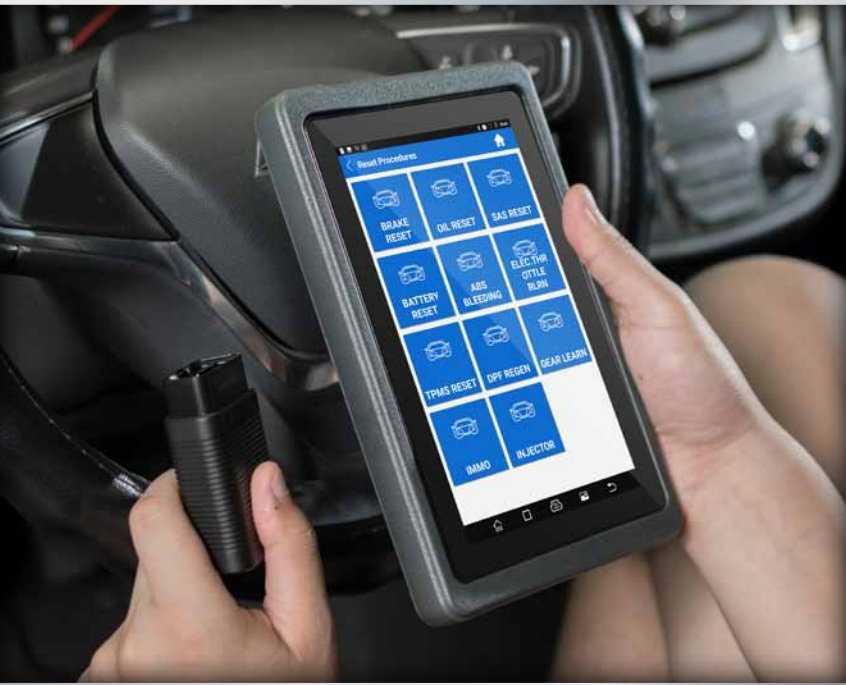

TOPDON

PHOENIX

PROFESSIONAL OE-LEVEL
DIAGNOSTIC TABLET

- OE Level Coverage
- Bi-Directional Diagnostics
- Advanced Service Resets
- Diagnostic Health Report

WIRELESS
BLUETOOTH
VCI

SOFTWARE COVERAGE & UPDATES FOR:
US / ASIAN / EUROPEAN VEHICLES 1996 TO
PRESENT, INCLUDING SUPERCARS

11 SPECIAL
FUNCTIONS

- OIL RESET
- SAS RESET
- IMMOBILIZER
- DPF RESET
- ABS BLEEDING
- TPMS RESET
- BMS RESET
- INJECTOR CODING
- GEARBOX
- GEAR LEARN
- THROTTLE MATCHING

SERVICE RESETS

SYSTEM HEALTH

**ADVANCED DIAGNOSTICS/
BI-DIRECTIONAL FUNCTIONS**

SPECIFICATIONS

- Android 7.0 Operating system
- Quad-Core 1.3GHz Processor
- 2GB RAM & 16GB Embedded Memory
- 7" HD High-Res Touchscreen Display
- Wi-Fi & Bluetooth Connectivity
- 5.0 MP Rear Camera
- Dimensions: 16.14" x 4.35" x 12.2"
- 2 year warranty & 1 year of software updates included