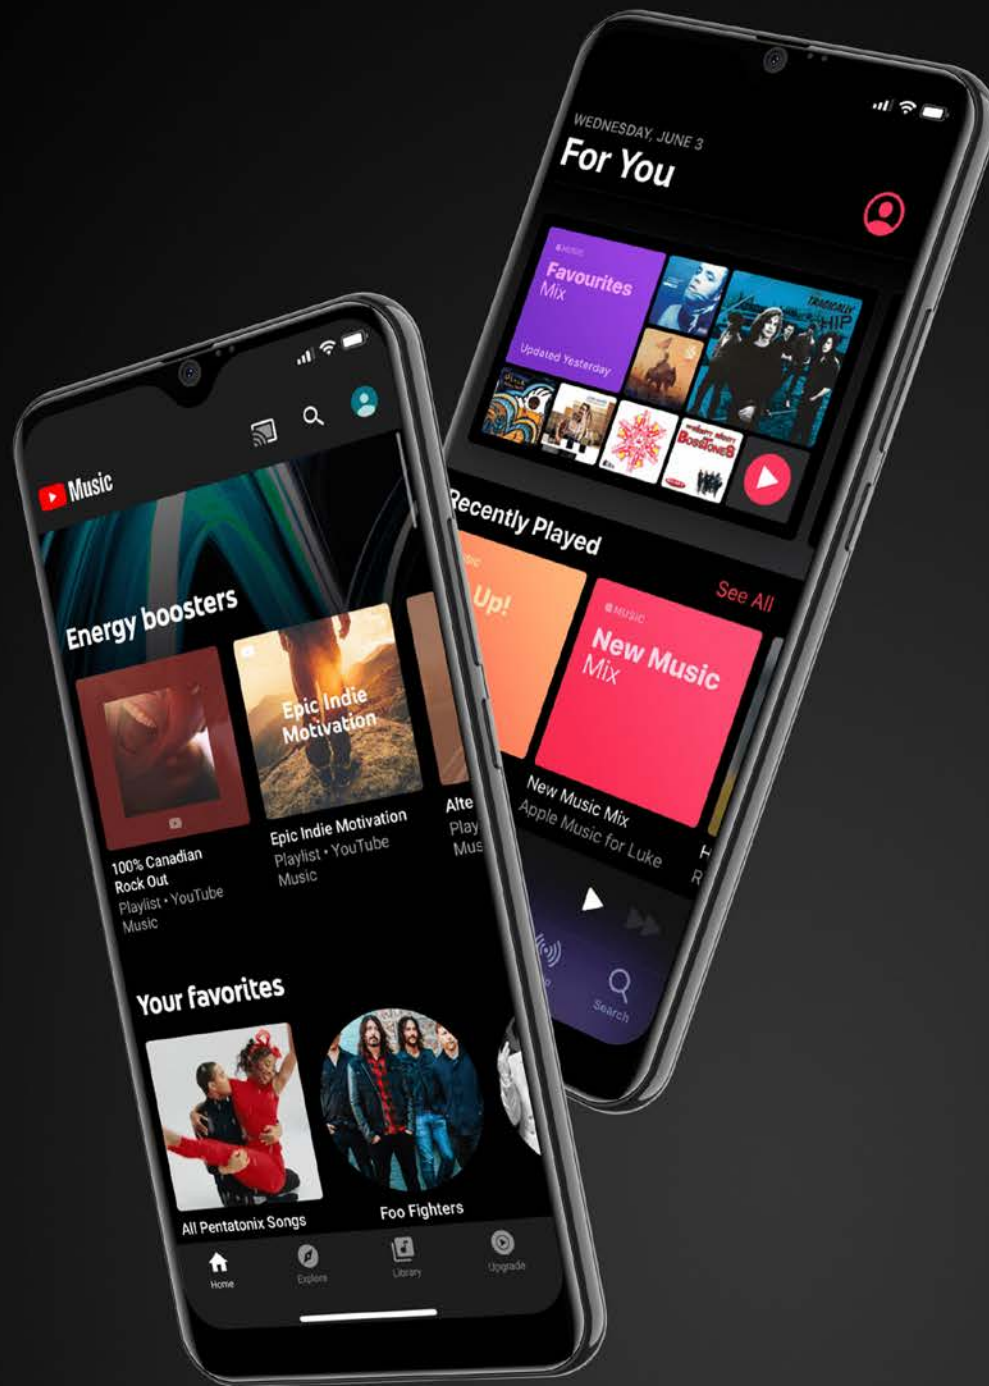

It has one of the **best color accuracy on screen**, to give you an ultra-sharp experience in all your audiovisual content. More screen, more content.

**Never before have colors looked so vivid!**

# TAKE PORTRAITS LIKE A PROFESSIONAL

White balance

Autofocus

ISO Configuration

Scene Mode

Timer

The MAX 2 Ultra looks like  
you: **Ocean green** and  
**Midnight blue**

# MAX <sup>2</sup> ULTRA

	OS	Android OS, v11 Go Edition
<b>TECHNOLOGY</b>	Speed	DC-HSPA+ 22/6 Mbps
	3G Bands	850 / 900 / 1900
	4G Bands	B2 / B3 / B4 / B7 / B12 / B17 / B28AB
<b>PROCESSOR</b>	Chipset	MT6737M
	CPU	Quad-core 1.3 GHz
	GPU	ARM Mail-T720
<b>MEMORY</b>	Internal	32 GB, 2 GB RAM
	External	microSD, up to 32 GB
<b>SCREEN</b>	Type	TFT capacitive touch 16.7M colors
	Size	6.1 inches
	Resolution	600 * 1280 pixels
<b>CAMERA</b>	Primary	13 MP
	Options	Photography/HDR/Touch Focus
	Video	1080P Video Playback
	Secondary	8 MP
<b>CONNECTIVITY</b>	Bluetooth	v4.0, LE
	WLAN	Wi-Fi 802.11 b/g/n, Wi-Fi Direct, hotspot
<b>BATTERY</b>		Li-Ion 3000 mAh
<b>DIMENSIONS</b>	Dimensions	155.2 x 72.9 x 9.7 mm
	Weight	162 g (70.4 oz)
<b>COLORS</b>		Ocean green, Midnight Blue
<b>PART NUMBER</b>		MAX2UB200