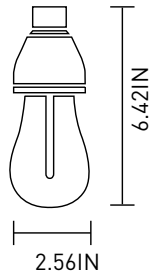

SPECIFICATION SHEET

PLUMEN 002 LED LOW ENERGY LIGHT BULB

ORIGINAL

The Plumen 002 LED has the same unique bulb design of the Original 002 with its minimal form and sweeping shapes that bring style and warmth to any space. The 002 LED exploits new technology to use a lower, more economical wattage but retains its subtle colour. The developments in the product mean the new bulb is now compatible with dimmer switches, giving the user the ability to control the lighting to fit their mood.

LISTED

PRODUCT PERFORMANCE

Light Color	Very warm white
Power Consumption	4 Watt Equivalent to a 25W incandescent
Lumen Output	245
Lifetime	10,000 Hours
Dimmable	Yes
Color Temperature	2,200K (Very warm white light)
Switching Cycles	> 30,000
Warm-Up Time	Instant full light
Power Factor	> 0.9
Lumen Maintenance	> 70% after 6,000 hours
Color Rendering	> 80

PRODUCT DETAILS

Designer	HULGER
Year of Design	2014
Lamp Dimensions	6.42 x 2.56 inches
Packaging Dimensions	6.50 x 3.15 x 2.76 inches
Material	Glass and PBT Plastic
Color	N/A
Fitting	E26 Screw 120V
Product Code	E26 1203020503
Bar Code	E26 5707823561569