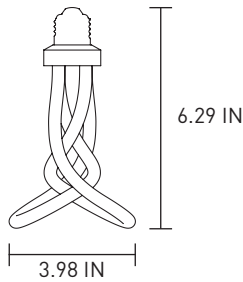

SPECIFICATION SHEET

PLUMEN 001 ENERGY EFFICIENT LIGHT BULB

WARM WHITE LED

The Plumen 001 is the world's first designer low energy light bulb. The dynamic, sculptured form contrasts to the dull regular shapes of existing low energy bulbs, in an attempt to make the Plumen a centrepiece, not an afterthought. The Plumen 001 works like any other high quality low energy bulb - saving you 80% on your energy bills and lasting 20 times longer than a standard incandescent bulb.

PRODUCT DETAILS

Designer	PLUMEN + Samuel Wilkinson
Year of Design	2010
Lamp Dimensions	6.29 x 3.98 inches
Packaging Dimensions	6.88 x 4.09 x 3.89 inches
Material	Ceramic and PC Plastic
Colour	N/A
Fitting	E26 Screw 120v
Product Code	E26 1803011103
Bar Code	E26 5060282528369