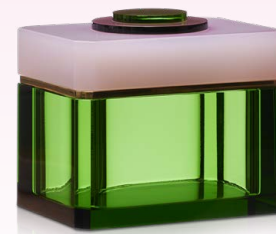

DEEP BLUE TRINKET

BLUE MOON TRINKET

WHITE HEART TRINKET

GREEN EYE TRINKET

PARAMOUNT MIRRORS

Redefining the meaning of grandeur, these mirrors play a double entendre, serving as both the culmination of your preparation and the pinnacle of the collection's opulence.

SUNLIGHT PARAMOUNT MIRROR

MIDNIGHT PARAMOUNT MIRROR

REFLECTIONS COPENHAGEN

ROSE PRELUDE

WHITE HEART
TRINKET
SKU 469

DEEP BLUE
TRINKET
SKU 470

BLUE MOON
TRINKET
SKU 471

GREEN EYE
TRINKET
SKU 472

DAZZLE
TOOTH BRUSH HOLDER
SKU 465

SHINE
SOAP DISPENSER
SKU 464

GLOSSY
TISSUE BOX
SKU 463

AU REVOIR
WASTE BIN
SKU 466

ROSE PRELUDE

MIDNIGHT PARAMOUNT
MIRROR BASE + MIRROR

SUNLIGHT PARAMOUNT
MIRROR BASE + MIRROR