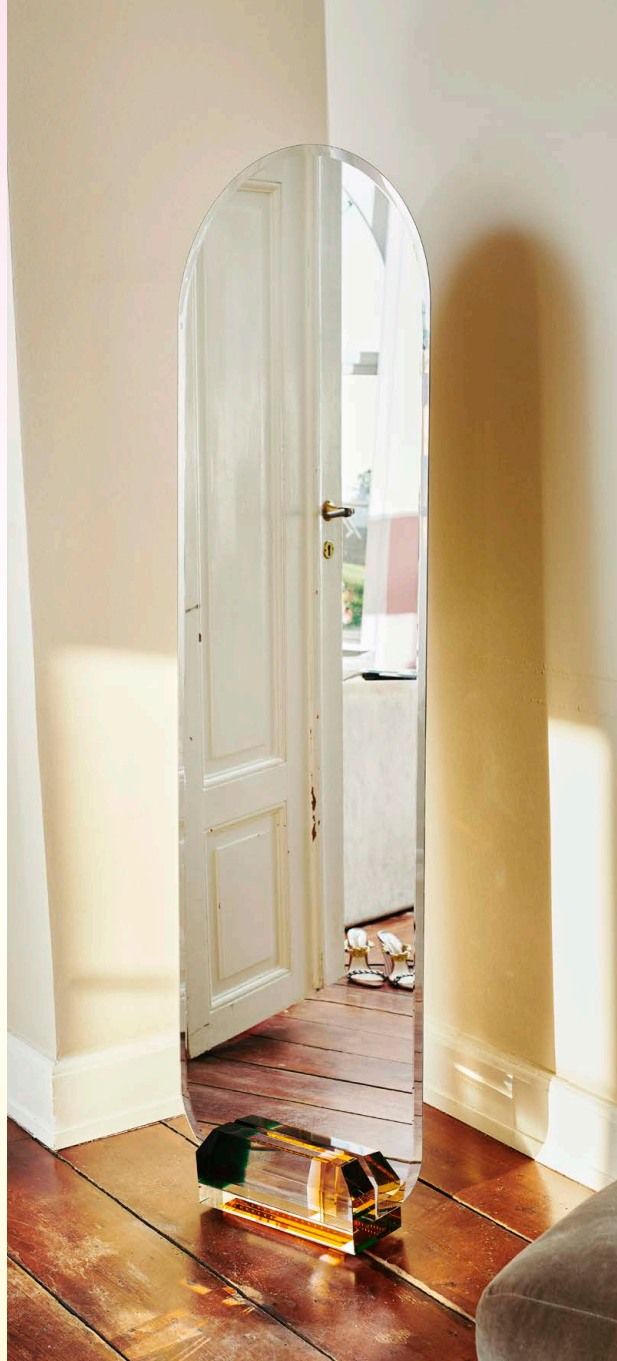

PARAMOUNT MIRRORS

Redefining the meaning of grandeur, these mirrors play a double entendre, serving as both the culmination of your preparation and the pinnacle of the collection's opulence.

SUNLIGHT PARAMOUNT MIRROR

MIDNIGHT PARAMOUNT MIRROR

REFLECTIONS COPENHAGEN