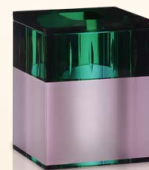

SUNLIGHT PARAMOUNT MIRROR

MIDNIGHT PARAMOUNT MIRROR

REFLECTIONS COPENHAGEN

ROSE PRELUDE

WHITE HEART
TRINKET
SKU 469

DEEP BLUE
TRINKET
SKU 470

BLUE MOON
TRINKET
SKU 471

GREEN EYE
TRINKET
SKU 472

DAZZLE
TOOTH BRUSH HOLDER
SKU 465

SHINE
SOAP DISPENSER
SKU 464

GLOSSY
TISSUE BOX
SKU 463

AU REVOIR
WASTE BIN
SKU 466

ROSE PRELUDE

MIDNIGHT PARAMOUNT
MIRROR BASE + MIRROR

SUNLIGHT PARAMOUNT
MIRROR BASE + MIRROR