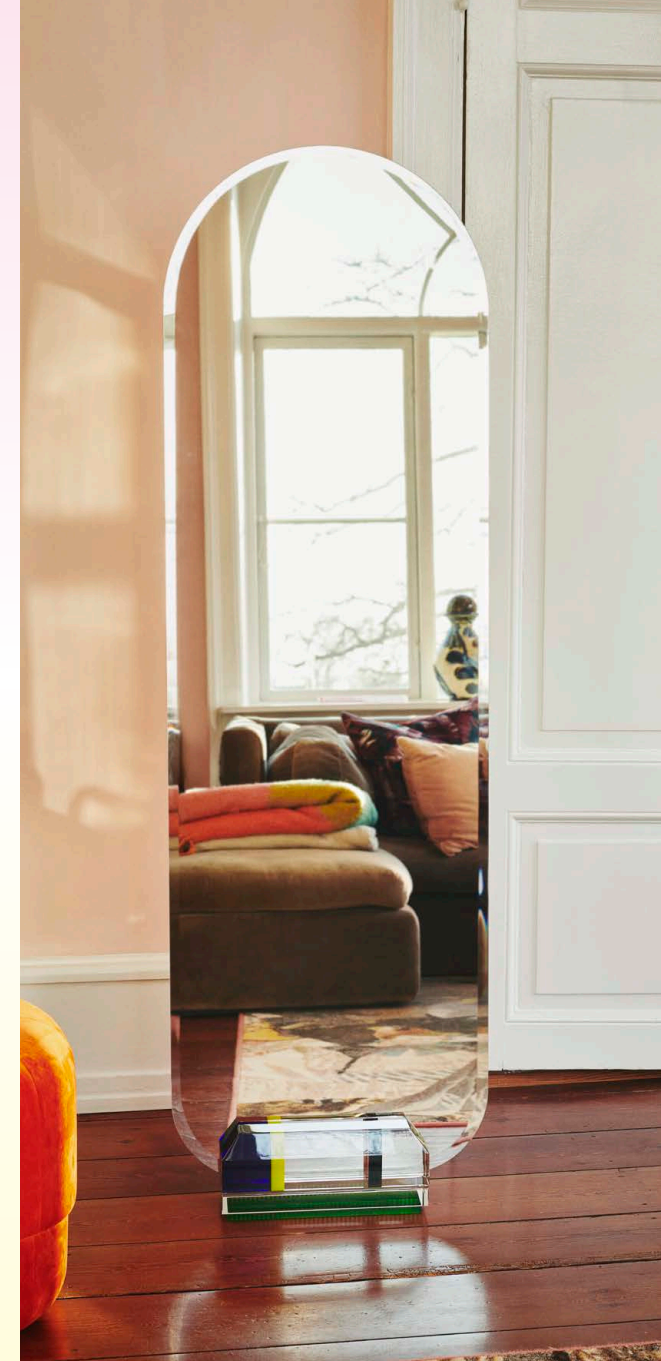

PARAMOUNT MIRRORS

Redefining the meaning of grandeur, these mirrors play a double entendre, serving as both the culmination of your preparation and the pinnacle of the collection's opulence.

SUNLIGHT PARAMOUNT MIRROR

MIDNIGHT PARAMOUNT MIRROR

REFLECTIONS COPENHAGEN