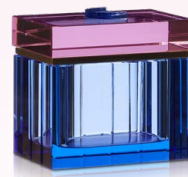

SUNLIGHT PARAMOUNT MIRROR

MIDNIGHT PARAMOUNT MIRROR

REFLECTIONS COPENHAGEN

ROSE PRELUDE

WHITE HEART
TRINKET
SKU 469

DEEP BLUE
TRINKET
SKU 470

BLUE MOON
TRINKET
SKU 471

GREEN EYE
TRINKET
SKU 472

DAZZLE
TOOTH BRUSH HOLDER
SKU 465

SHINE
SOAP DISPENSER
SKU 464

GLOSSY
TISSUE BOX
SKU 463

AU REVOIR
WASTE BIN
SKU 466

ROSE PRELUDE

MIDNIGHT PARAMOUNT
MIRROR BASE + MIRROR

SUNLIGHT PARAMOUNT
MIRROR BASE + MIRROR