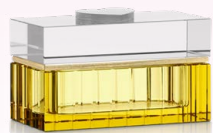

ROSE PRELUDE

WHITE HEART
TRINKET
SKU 469