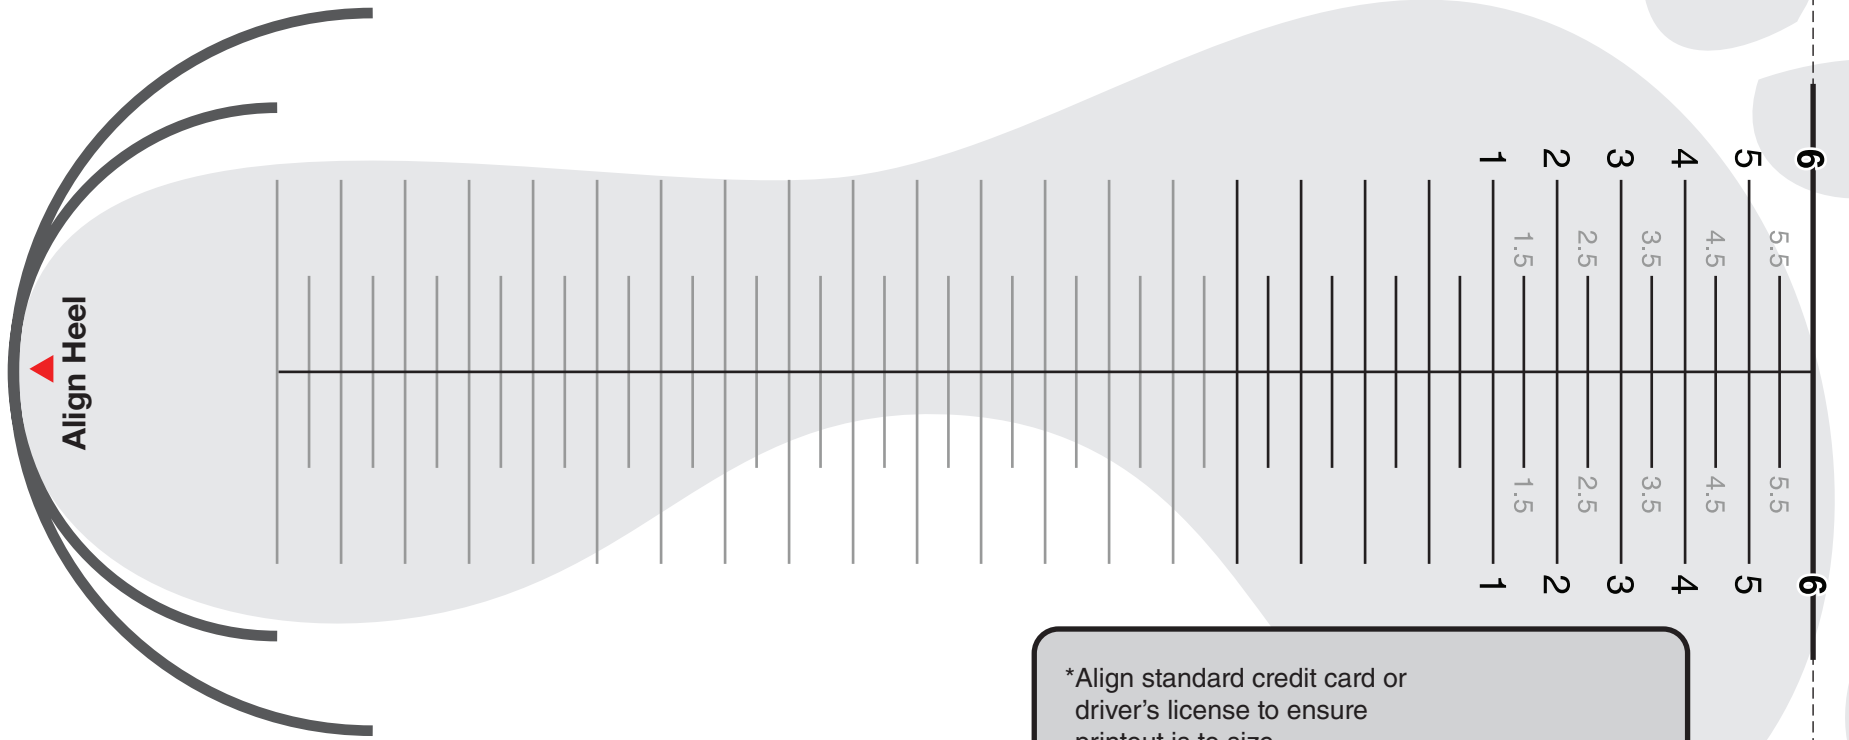

MEN'S SHOE SIZING GUIDE

1. Print this document to actual size.
2. Align credit card or driver's license to the guide below to ensure correct sizing.
3. Fold, align & tape where indicated.
4. Measure both feet on a hard surface to find your size.

*Align standard credit card or driver's license to ensure printout is to size.

standard credit card
& driver's license size

Align & tape

Align & tape

US MEN'S SIZES

15	14.5	14	13.5	13	12.5	12	11.5	11	10.5	10	9.5	9	8.5	8	7.5	7	6.5	6
----	------	----	------	----	------	----	------	----	------	----	-----	---	-----	---	-----	---	-----	---