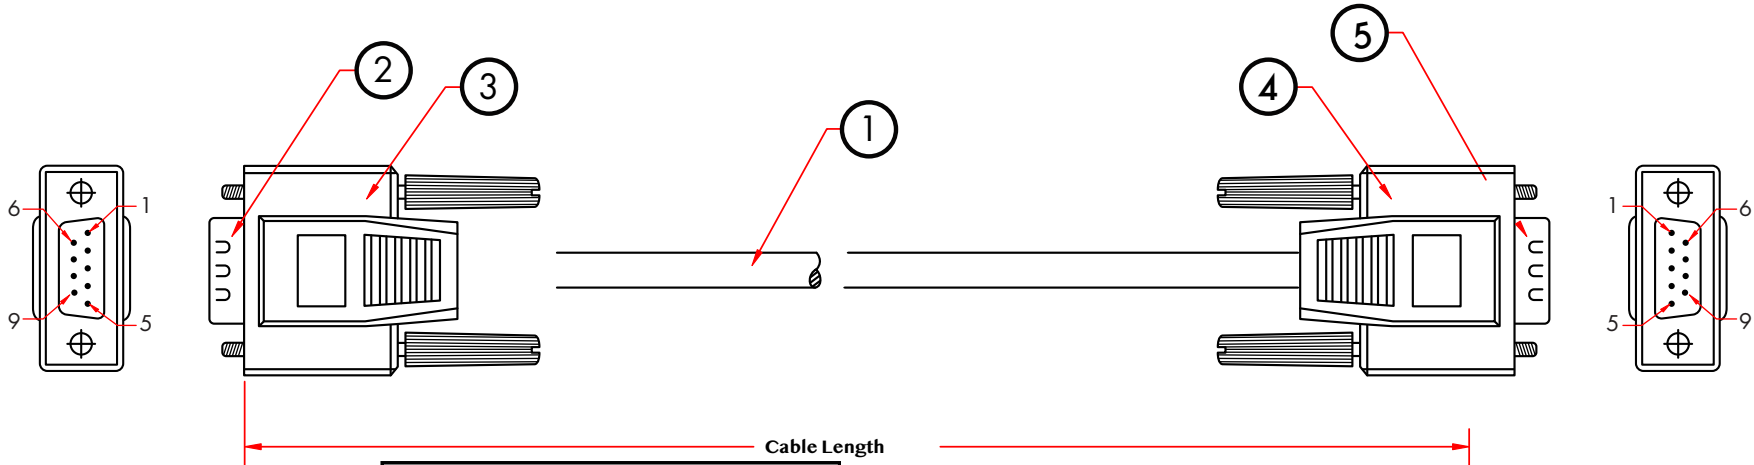

REV.	DESCRIPTION	DATE
A	22 AWG Plenum DB9 M/F Cables	06-25-2021

DB9 / Male

DB9 / Female

Pin Assignment			
DB9 Male		DB9 Female	
1	—————	1	Black
2	—————	2	White
3	—————	3	Red
4	—————	4	Green
5	—————	5	Blue
6	—————	6	Yellow
7	—————	7	Orange
8	—————	8	Brown
9	—————	9	Purple
Shell	—————	NC	

RoHS 2015/863
Compliant

PART NO.	CABLE LENGTH
33041-3P	3 ft
33041-6P	6 ft
33041-10P	10 ft

5	DB9 Female Solder - Norcomp 171-009-203L001 or Equivalent
4	DB9 Metal Hood - MHDTZK-9-K
3	DB9 Metal Hood - MHDTZK-9-K
2	DB9 Male Solder -Norcomp 171-009-103L001 or Equivalent
1	22 AWG 10 Conductor Plenum OAS

ITEM NUMBER	33041-xxP		DRAWER	Josh
TITLE	DB9 Male / DB9 Female Cable		CHECKED	Bleach
	22 AWG Plenum		APPROVED	Bleach
MATERIAL		SCALE	 	
REV.	A	UNIT		INCH
DRAWING NO:				

NO.	SPECIFICATIONS
	BOM LIST