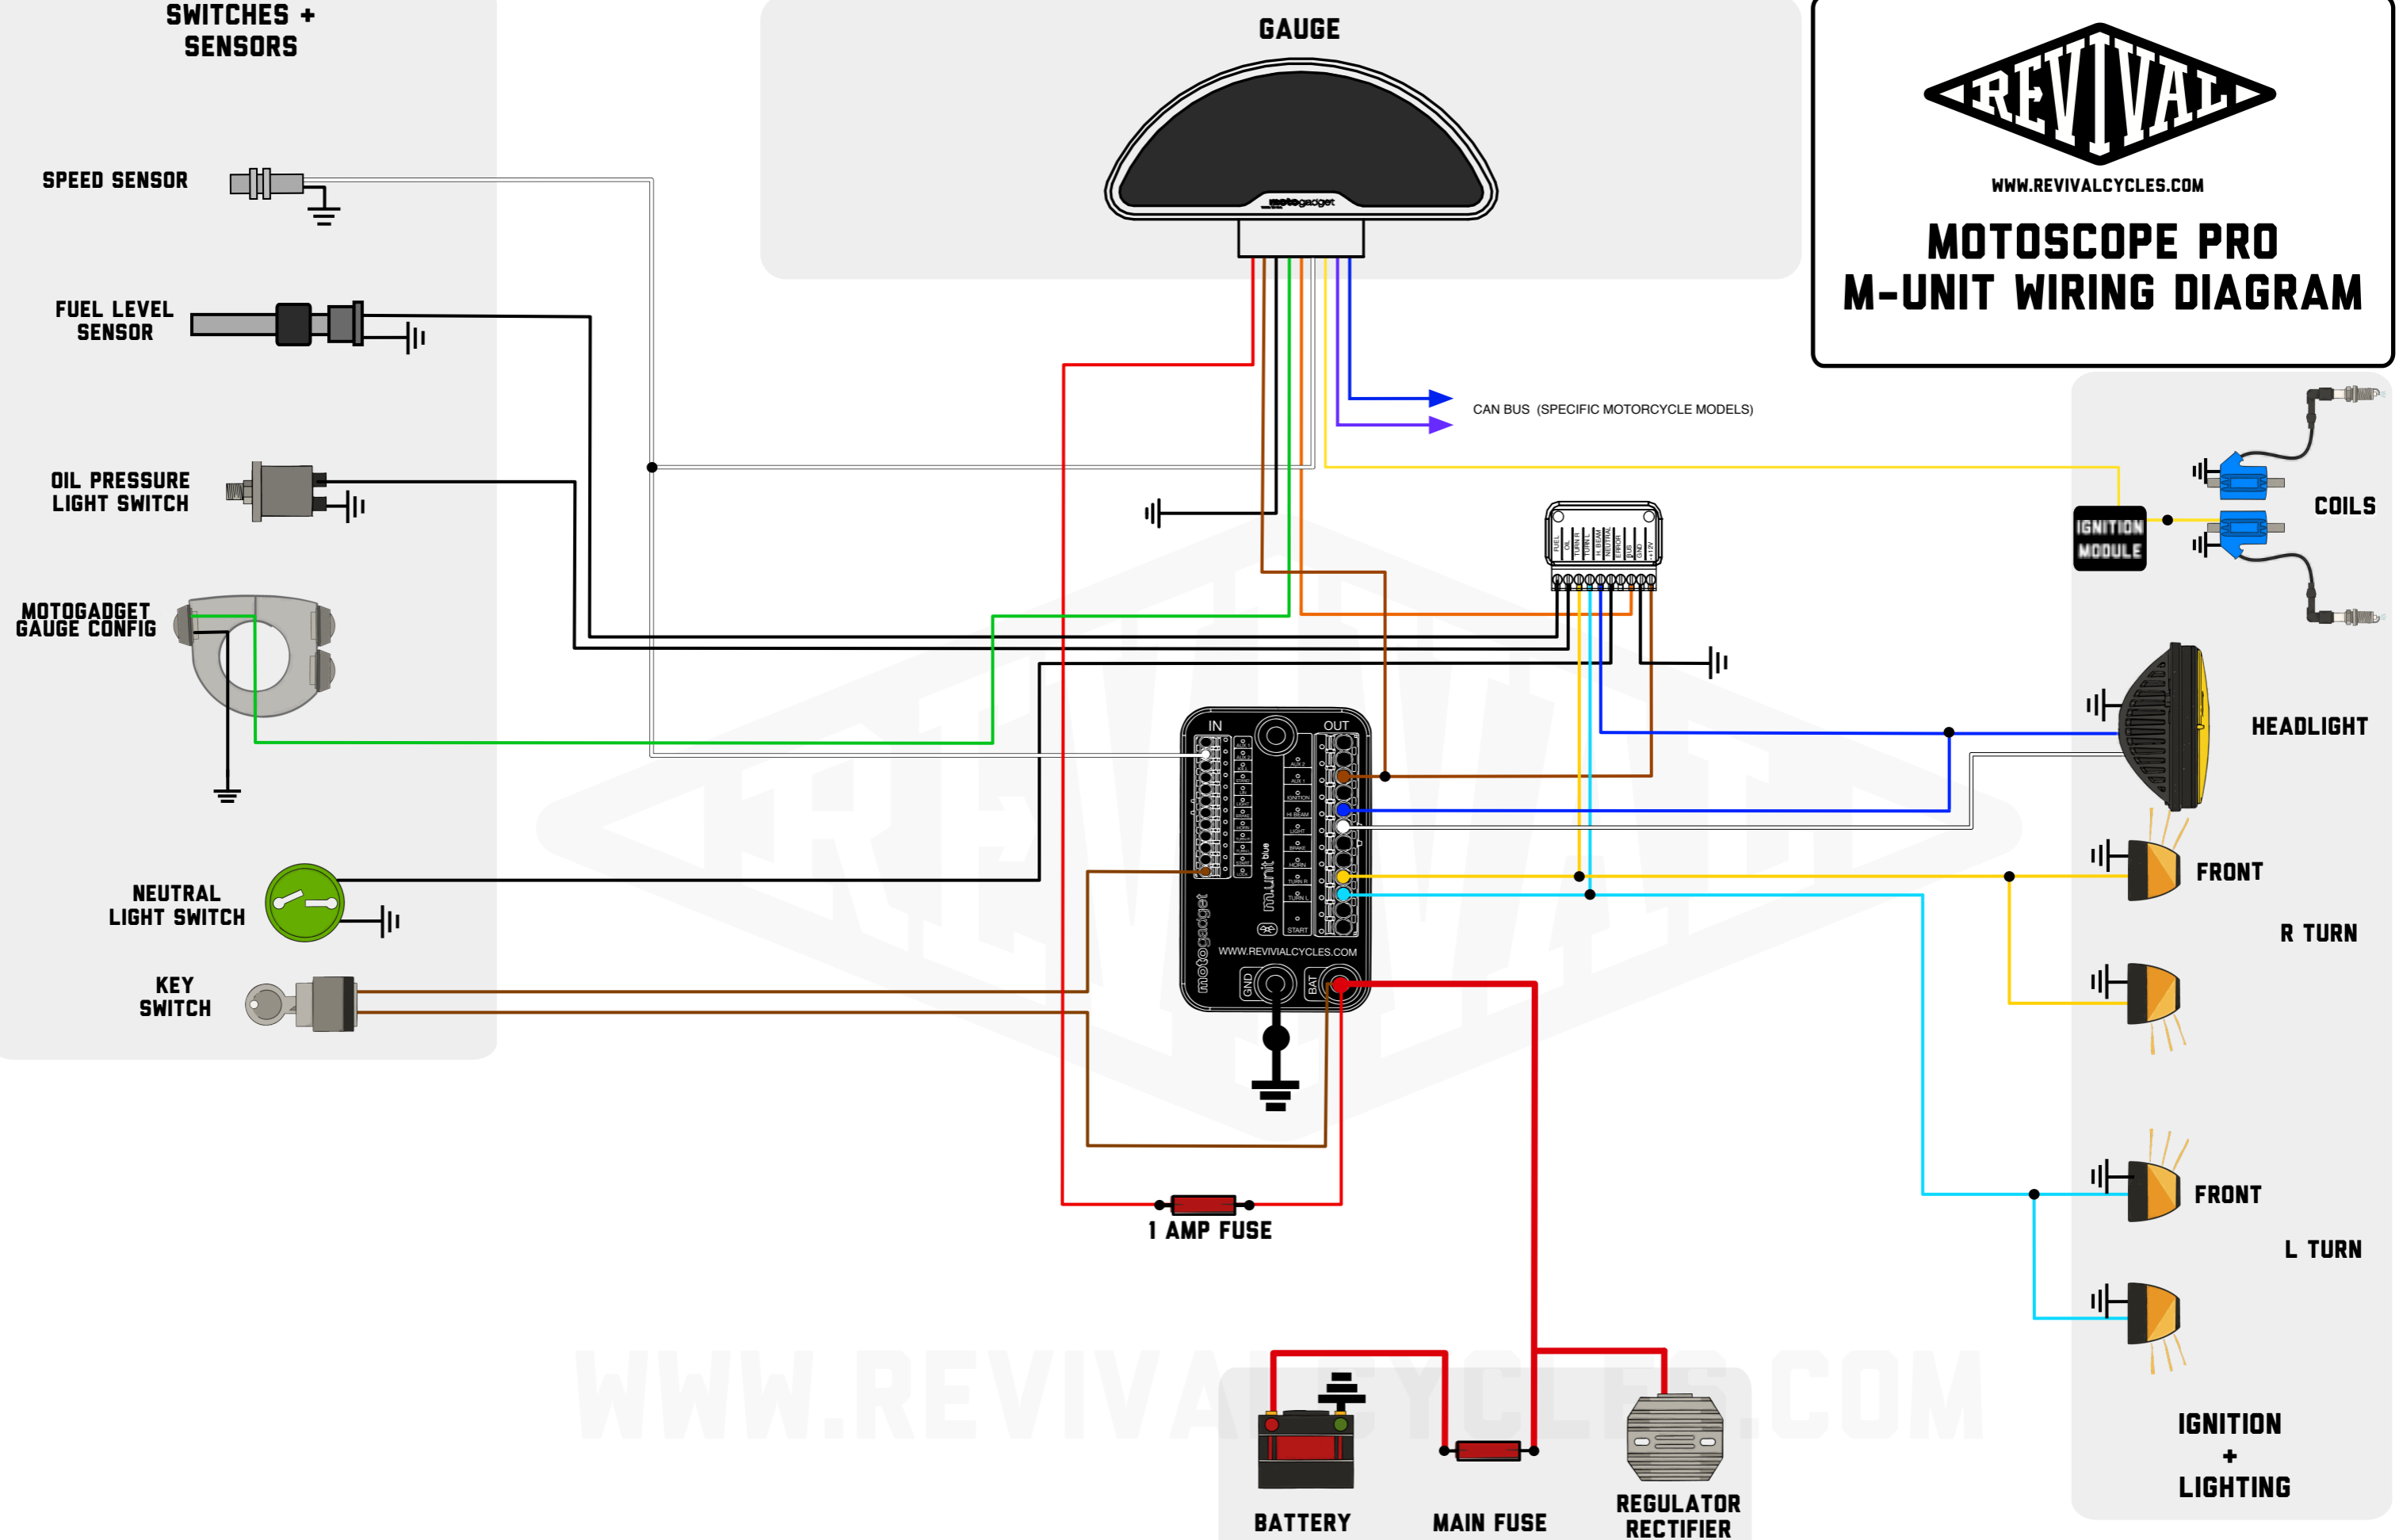

WWW.REVIVALCYCLES.COM

MOTOSCOPE PRO M-UNIT WIRING DIAGRAM

WWW.REVIVALCYCLES.COM