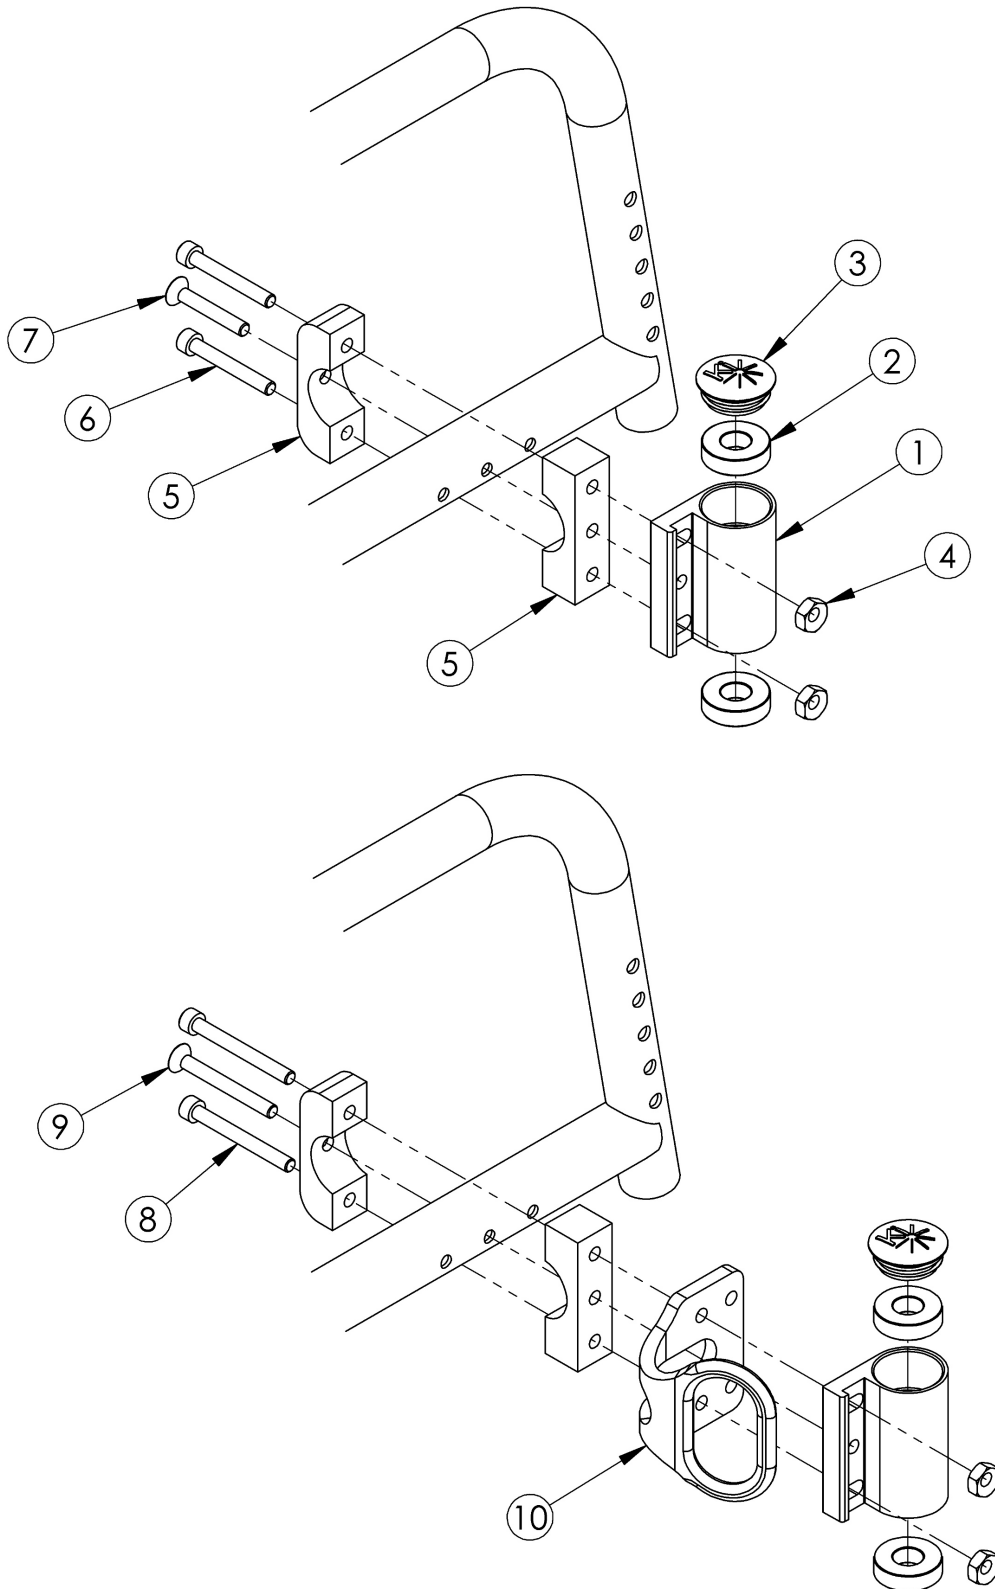

Catalyst 5 Standard Caster Housing for Fixed Front

Top configuration pictured used on chairs without transit option; bottom configuration used on chairs with transit option.

Item Number	Part Number	Description	Quantity	Retail
1a, 2	001429	Caster Housing Fixed Front Left, Black, Catalyst	1	\$36.92
1b, 2	001429_ _ _	Color Anodized Caster Housing Fixed Front, Left, Catalyst	1	\$103.87
1c, 2	001430	Caster Housing Fixed Front Right, Black, Catalyst	1	\$36.92
1d, 2	001430_ _ _	Color Anodized Caster Housing Fixed Front, Right, Catalyst	1	\$103.87
2	100530	Bearing M28 x 1/2" 6001RS	2	\$11.78
3	102005	Ki Caster Housing Cap	1	\$1.15
4	100745	Eccentric nut (threaded)	2	\$1.30
5	100528	Caster Housing Clamp	1	\$23.01
6	101472	M6 x 45 SHCS BLK ZC	2	\$1.55
7	101129	M6 x 50 FSHCS P/THD BLKZC	1	\$2.06
8	100739	M6 X 55 SHCS CLS 12.96 DIN912 BLKZC	2	\$2.06
9	101130	M6 x 55 FSHCS P/THD BLKZC	1	\$2.06
1a, 2-7	502636	Caster Housing Assembly, Black, Fixed Front, Left, Catalyst	1	\$91.24
1b, 2-7	502636_ _ _	Color Anodized Caster Housing Assembly, Fixed Front, Left, Catalyst	1	\$158.19
1c, 2-7	502637	Caster Housing Assembly, Black, Fixed Front, Right, Catalyst	1	\$91.24
1d, 2-7	502637_ _ _	Color Anodized Caster Housing Assembly, Fixed Front, Right, Catalyst	1	\$158.19
1a, 1c, 2-7	502638	Caster Housing Assembly, Black, Fixed Front, PAIR, Catalyst	1	\$182.47
1b, 1d, 2-7	502638_ _ _	Color Anodized Caster Housing Assembly, Fixed Front, PAIR, Catalyst	1	\$316.37
1a, 2-5, 8, 9	502639	Caster Housing Assembly, Black, Fixed Front, with Transit, Left, Catalyst <i>Transit Bracket not included in assembly</i>	1	\$92.47
1b, 2-5, 8, 9	502639_ _ _	Color Anodized Caster Housing Assembly, Fixed Front, with Transit, Left, Catalyst <i>Transit Bracket not included in assembly</i>	1	\$159.42
1c, 2-5, 8, 9	502640	Caster Housing Assembly, Black, Fixed Front, with Transit, Right, Catalyst <i>Transit Bracket not included in assembly</i>	1	\$92.47
1d, 2-5, 8, 9	502640_ _ _	Color Anodized Caster Housing Assembly, Fixed Front, with Transit, Right, Catalyst <i>Transit Bracket not included in assembly</i>	1	\$159.42
1a, 1c, 2-5, 8, 9	502641	Caster Housing Assembly, Black, Fixed Front, with Transit, PAIR, Catalyst <i>Transit Bracket not included in assembly</i>	1	\$184.95