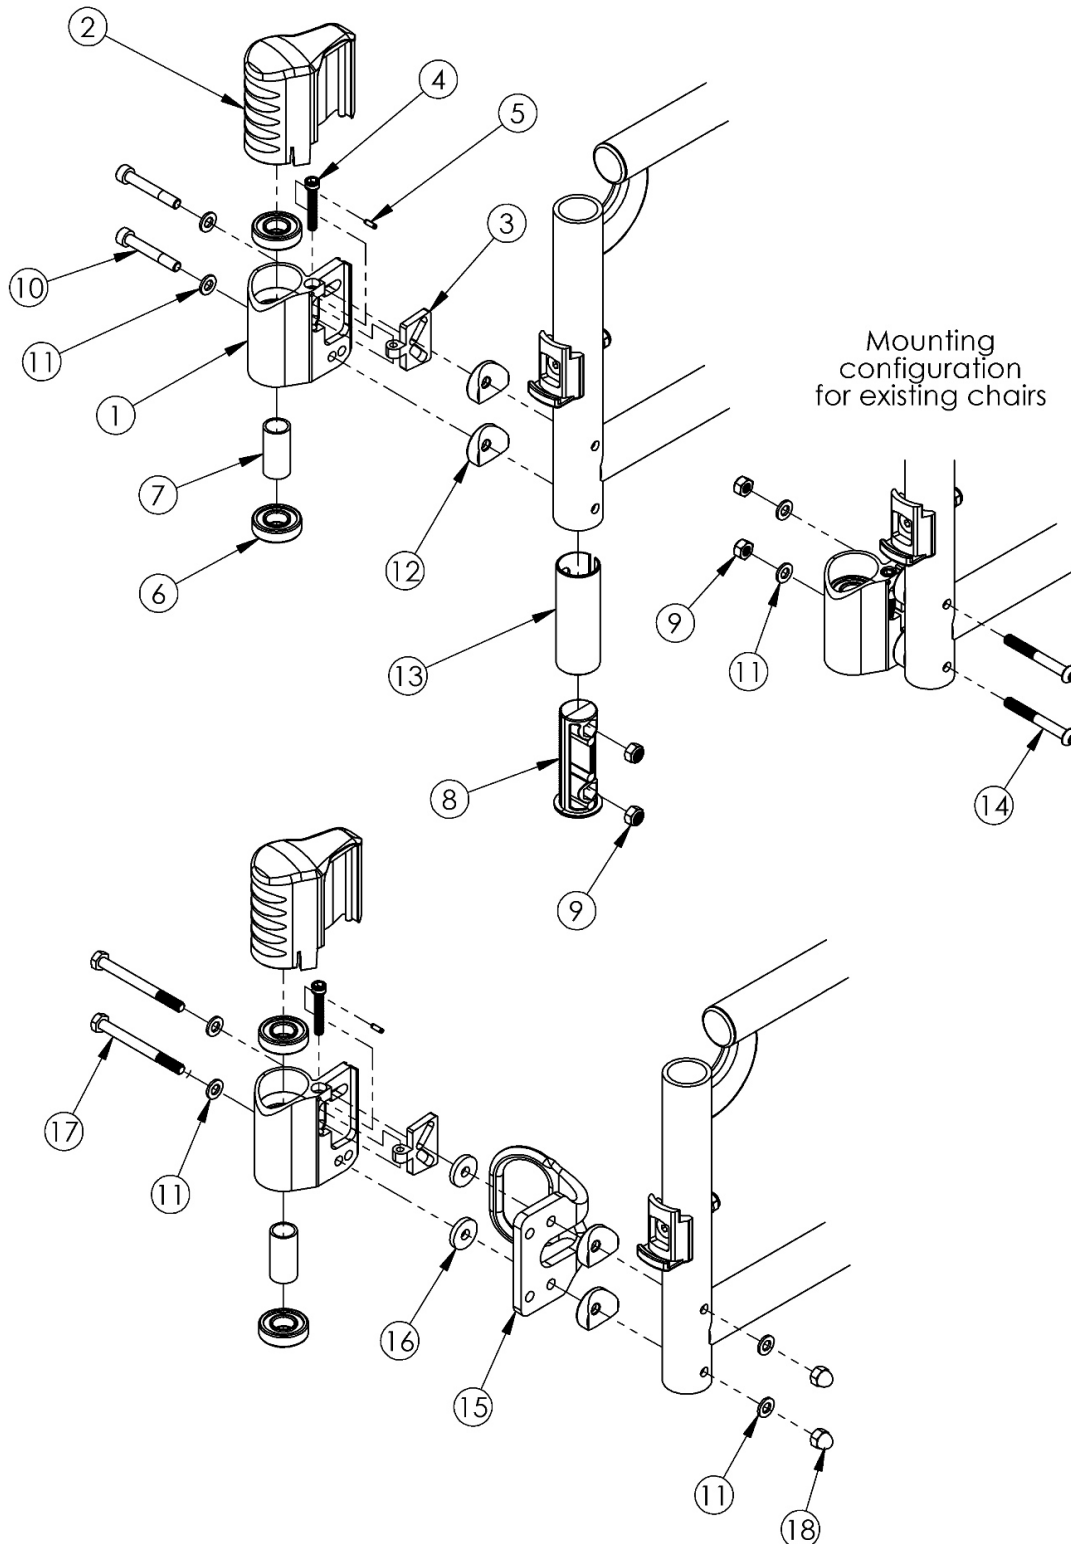

# Catalyst 5 Performance Caster Housing for Swing Away Frame

Item Number	Part Number	Description	Quantity	Retail
1a, 3, 4, 5	502522	Caster Barrel RP Right w/ Adjustment Plate CAT	1	\$48.29
1b, 3, 4, 5	502523	Caster Barrel RP Left w/ Adjustment Plate CAT	1	\$48.29
2a	002442	Cover Caster Barrel Right CAT	1	\$5.25
2b	002443	Cover Caster Barrel Left CAT	1	\$5.25
6	100902	Bearing 1 1/8" x 1/2" R8RS	2	\$6.18
7	002447	Spacer Caster Barrel	1	\$16.48
8	002478	Front Frame Plug CAT	1	\$7.88
9	100658	M6 Nylock Nut Blk Zn	2	\$1.03
10	002575	M6 X 1.0 X 40 MM SHCS Blk	2	\$5.67
11	100746	M6 Flat Washer Blk Zn	2	\$1.55
12	000056	Saddle 1 1/8"	2	\$1.55
13	002768	Front Frame Insert Ti <i>Only used on Titanium Frames</i>	1	\$36.78
14	101781	M6 x 50mm Partial Thread BHCS Blk ZC	2	\$1.55
16	102814	Washer Nylon 1/4 x 3/4 x 1/8	2	\$1.01
17	100679	M6 x 65 CLS 8.8 DIN931 HHCS ZC	2	\$1.55
18	100558	M6 DIN986 CLS6 NYL INS Domed Cap L/N ZC	2	\$1.03
1a, 6, 7	002888	RP Tuning Caster Barrel w/ Bearings Right	1	\$52.90
1b, 6, 7	002889	RP Tuning Caster Barrel w/ Bearings Left	1	\$52.90
1a, 2a, 3 - 12	502414	Performance Caster Housing Kit Right	1	\$116.87
1b, 2b, 3 - 12	502415	Performance Caster Housing Kit Left	1	\$116.87
1a, 1b, 2a, 2b, 3 - 12	502416	Performance Caster Housing Kit PAIR	1	\$233.75
1a, 2a, 3 - 13	502417	Performance Caster Housing Kit Titanium Right	1	\$153.66
1b, 2b, 3 - 13	502418	Performance Caster Housing Kit Titanium Left	1	\$153.66
1a, 1b, 2a, 2b, 3 - 13	502419	Performance Caster Housing Kit Titanium PAIR	1	\$307.32
1a, 2a, 3 - 12, 14	502426	Retro Fit Performance Caster Housing Kit Right	1	\$118.98
1b, 2b, 3 - 12, 14	502427	Retro Fit Performance Caster Housing Kit Left	1	\$118.98
1a, 1b, 2a, 2b, 3 - 12, 14	502428	Retro Fit Performance Caster Housing Kit PAIR	1	\$237.95