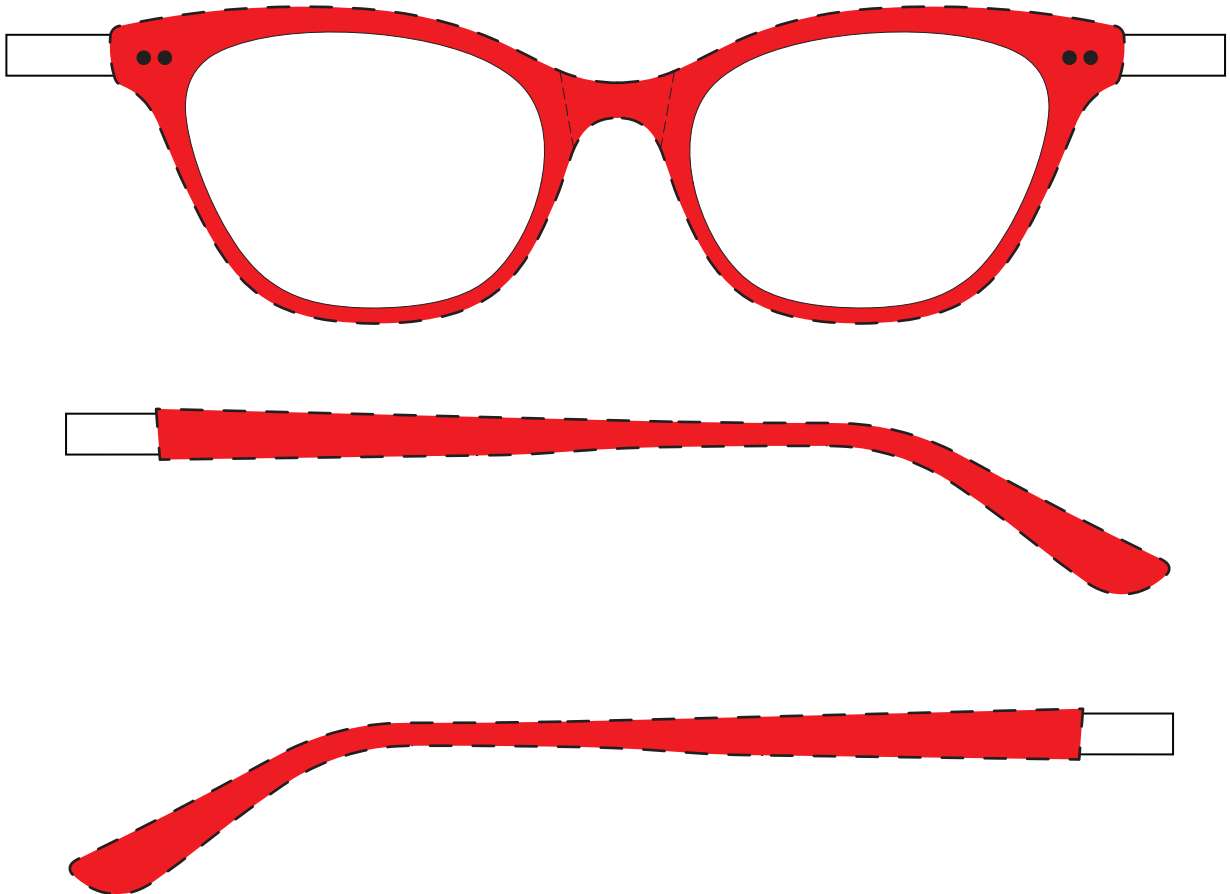

FLUTTER

Paper Doll - Amelia

Once printed, this ruler should measure 4" in length

Cut along the dotted lines