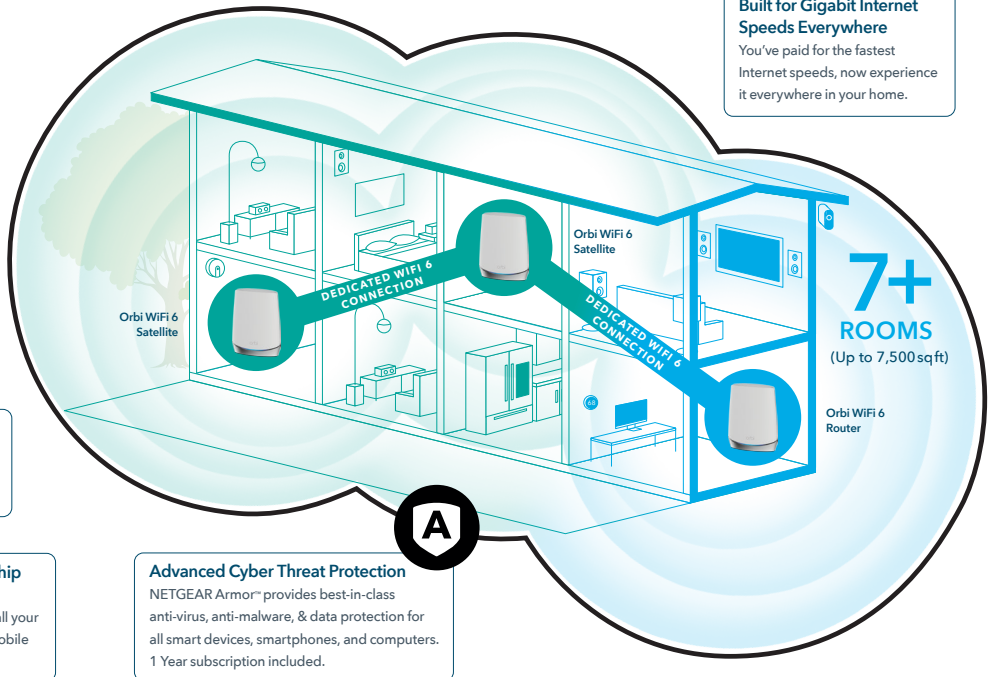

House Diagram

Robust Smart Home Experience

Blockbuster WiFi
Stream ultra-high definition to EVERY screen simultaneously without delay.

Capacity Beyond Belief
Next-generation WiFi 6 provides faster speeds & supports more devices for today & tomorrow.

Performance Leadership in Mesh WiFi 6
Ultra-fast connections for all your smart home, streaming, mobile & gaming needs.

Advanced Cyber Threat Protection
NETGEAR Armor™ provides best-in-class anti-virus, anti-malware, & data protection for all smart devices, smartphones, and computers. 1 Year subscription included.

Built for Gigabit Internet Speeds Everywhere
You've paid for the fastest Internet speeds, now experience it everywhere in your home.