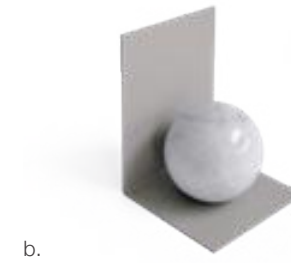

a.	Paperweight with sphere in marble *3	16x16cm; h12cm; gr3000 | Portoro.
b.	Bookend with sphere in marble *3	16x16cm; h22cm; gr3500 | White.
c.	Abat-jour lamp with sphere in marble *1 *2	16x16cm; h20cm; gr3500 | White.
d.	3 parts vase *3	18cm; h30cm; gr4800 | White and Black.