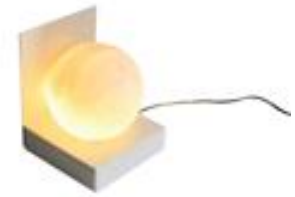

a.	Paperweight with sphere in marble *3	16x16cm; h12cm; gr3000 | Portoro.
b.	Bookend with sphere in marble *3	16x16cm; h22cm; gr3500 | White.
c.	Abat-jour lamp with sphere in marble *1 *2	16x16cm; h20cm; gr3500 | White.
d.	3 parts vase *3	18cm; h30cm; gr4800 | White and Black.