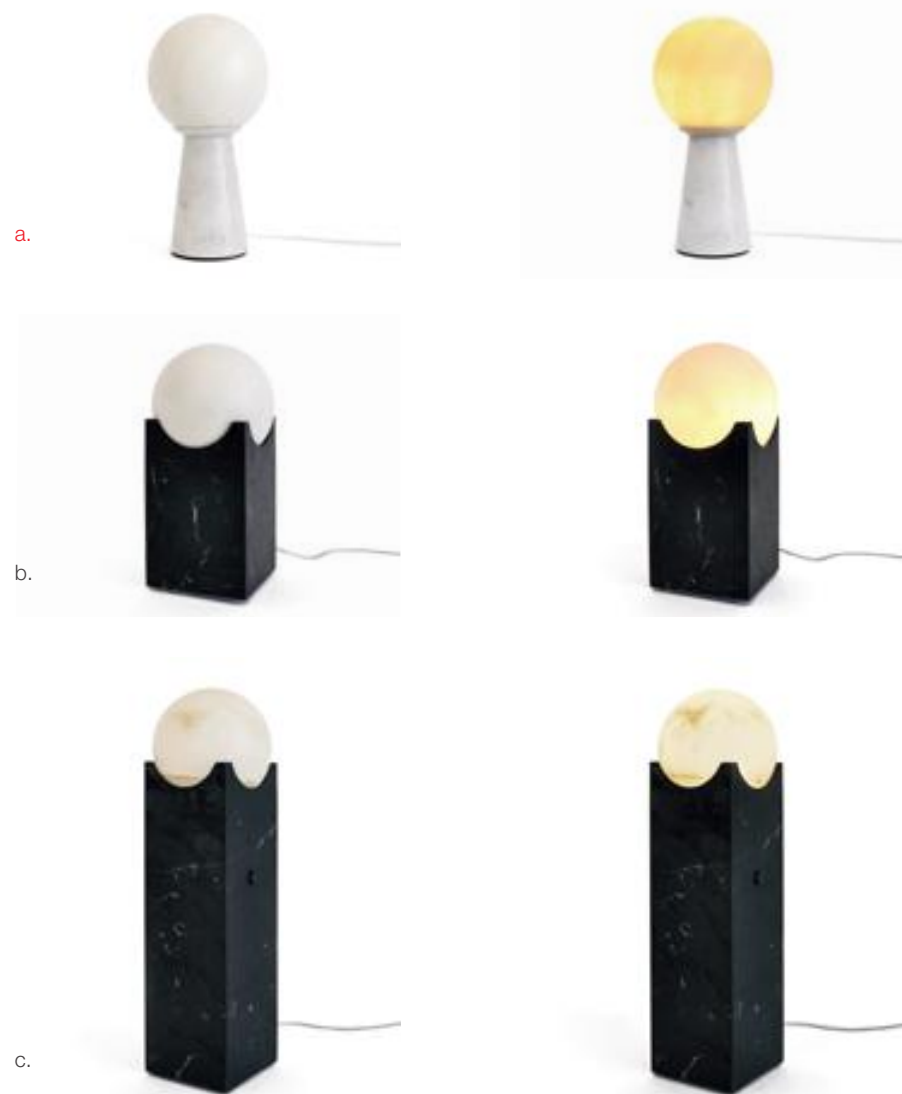

c. Rounded surf sushi tray *1 *3 38x12cm; h1cm; gr1000 | White.

d. Hybrid multifunction vase *1 *3 15x10cm; h20cm; gr4000 | White, Black.

a.	Striped short vase *1 *3	Ø8cm; Ø10,5cm; h12cm; gr1200 White.
b.	Striped high vase *1 *2	Ø8cm; Ø10,5cm; h33cm; gr3400 White.
c.	Striped objects holder *1 *3	Ø15cm; Ø18cm; h10cm; gr3000 White.
d.	Striped medium vase *1 *3	Ø10cm; Ø15cm; h21cm; gr4000 White.
e.	Striped centrepiece *1 *2	Ø25cm; Ø30cm; h6cm; gr3700 White.
f.	Striped wide vase *1 *3	Ø19cm; Ø23,5cm; h27cm; gr8700 White.
g.	Striped candle holder with small brass *1 *2	Ø2cm; Ø8,5cm; h21cm; gr1800 White.
h.	Striped candle holder with big brass *1 *2	Ø4cm; Ø8,5cm; h21cm; gr2100 White.

a.

b.

c.

d.

e.

f.

a.	Small Halo lamp in marble and brass *1 *2	20,5x8cm; h23,5cm; gr1400 White. big: 28x10cm; h32cm; gr2700 White.
b.	Small Wave tray *1	23,5x15cm; h5,5cm; gr900 Arabescato.
c.	Big Wave tray *1	33x22cm; h7cm; gr2600 Arabescato.
d.	Small triptych tray *1	Ø13cm; h3,5cm; gr450 White and Black.
e.	Medium triptych tray *1	Ø18,5cm; h3,5cm; gr900 White and Black.
f.	Big triptych tray *1	Ø23,5cm; h3,5cm; gr1400 White and Black.

a. Moon lamp *1 *3 Ø15cm; h30cm; gr3500 | White.

b. Small Eclisse lamp *1 *3 Ø15cm; h30cm; gr5300 | White and Black.

c. Big Eclisse lamp *1 *3 Ø15cm; h48cm; gr8500 | Onyx and Black.

a.	Set rounded candle holder	<p>Ø5cm; Ømin3,7cm; h15cm; gr500 White, Black. Ø6cm; Ømin5cm; h8cm; gr420 White, Black. Ø6cm; Ømin3,8cm; h6,5cm; gr360 White, Black.</p>
b.	Set squared candle holder	<p>4x3cm; h9cm; gr330 White, Black. 5x4cm; h5cm; gr240 White, Black.</p>
c.	Baglio abat-jour lamp in marble and metal *1 *3	Ø15cm; h40cm; gr5400 Paonazzo.
d.	Baglio table lamp in marble and metal *1 *3	Ø22cm; h45cm; gr9300 Paonazzo.