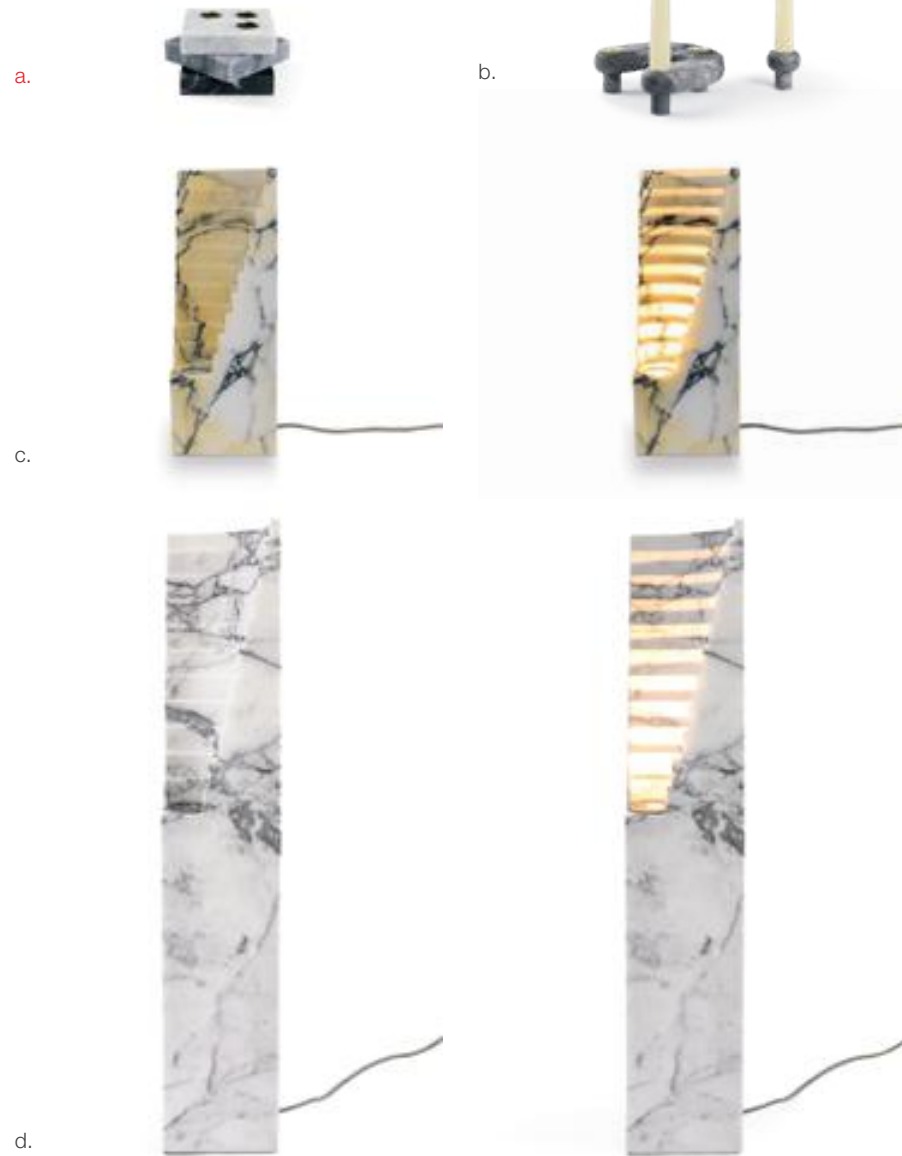

a. 3 levels squared candle holder 14x7cm; gr1800 | Unicolor *3, Tricolor: White, Black, Grey.