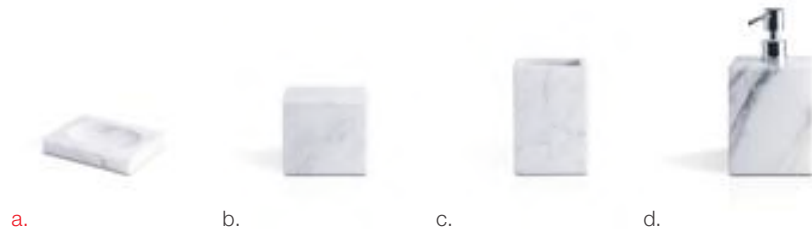

BATHROOM

WHITE MARBLE

BLACK MARBLE

GREY MARBLE

PAONAZZO MARBLE

a.	Rounded soap dish *3	Ø10cm; h2cm; gr300 White, Black, Grey, Paonazzo.
b.	Rounded toothbrush holder *3	Ø7cm; h12cm; gr700 White, Black, Grey, Paonazzo.
c.	Rounded soap dispenser *3	Ø9cm; h19,5cm; gr900 White, Black, Grey, Paonazzo.

WHITE MARBLE

BLACK MARBLE

GREY MARBLE

PORTORO MARBLE

a. Squared soap dish 10x13cm; h2cm; gr600 | White, Black, Grey.

b. Squared box holder with lid 9,5x9,5cm; h9,5cm; gr1000 | White, Black, Grey, Portoro.

c. Squared toothbrush holder 8,5x8,5cm; h12,5cm; gr900 | White, Black, Grey, Portoro.