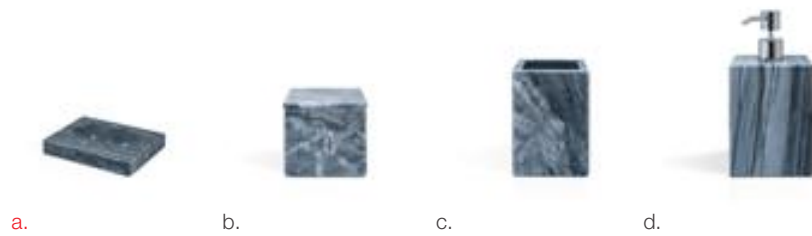

BATHROOM

WHITE MARBLE

BLACK MARBLE

GREY MARBLE

PAONAZZO MARBLE

a.	Rounded soap dish *3	Ø10cm; h2cm; gr300 White, Black, Grey, Paonazzo.
b.	Rounded toothbrush holder *3	Ø7cm; h12cm; gr700 White, Black, Grey, Paonazzo.
c.	Rounded soap dispenser *3	Ø9cm; h19,5cm; gr900 White, Black, Grey, Paonazzo.

WHITE MARBLE

BLACK MARBLE

GREY MARBLE

PORTORO MARBLE

a. Squared soap dish 10x13cm; h2cm; gr600 | White, Black, Grey.

b. Squared box holder with lid 9,5x9,5cm; h9,5cm; gr1000 | White, Black, Grey, Portoro.

c. Squared toothbrush holder 8,5x8,5cm; h12,5cm; gr900 | White, Black, Grey, Portoro.