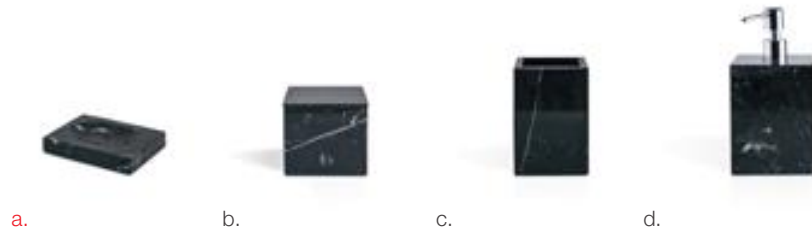

BLACK MARBLE