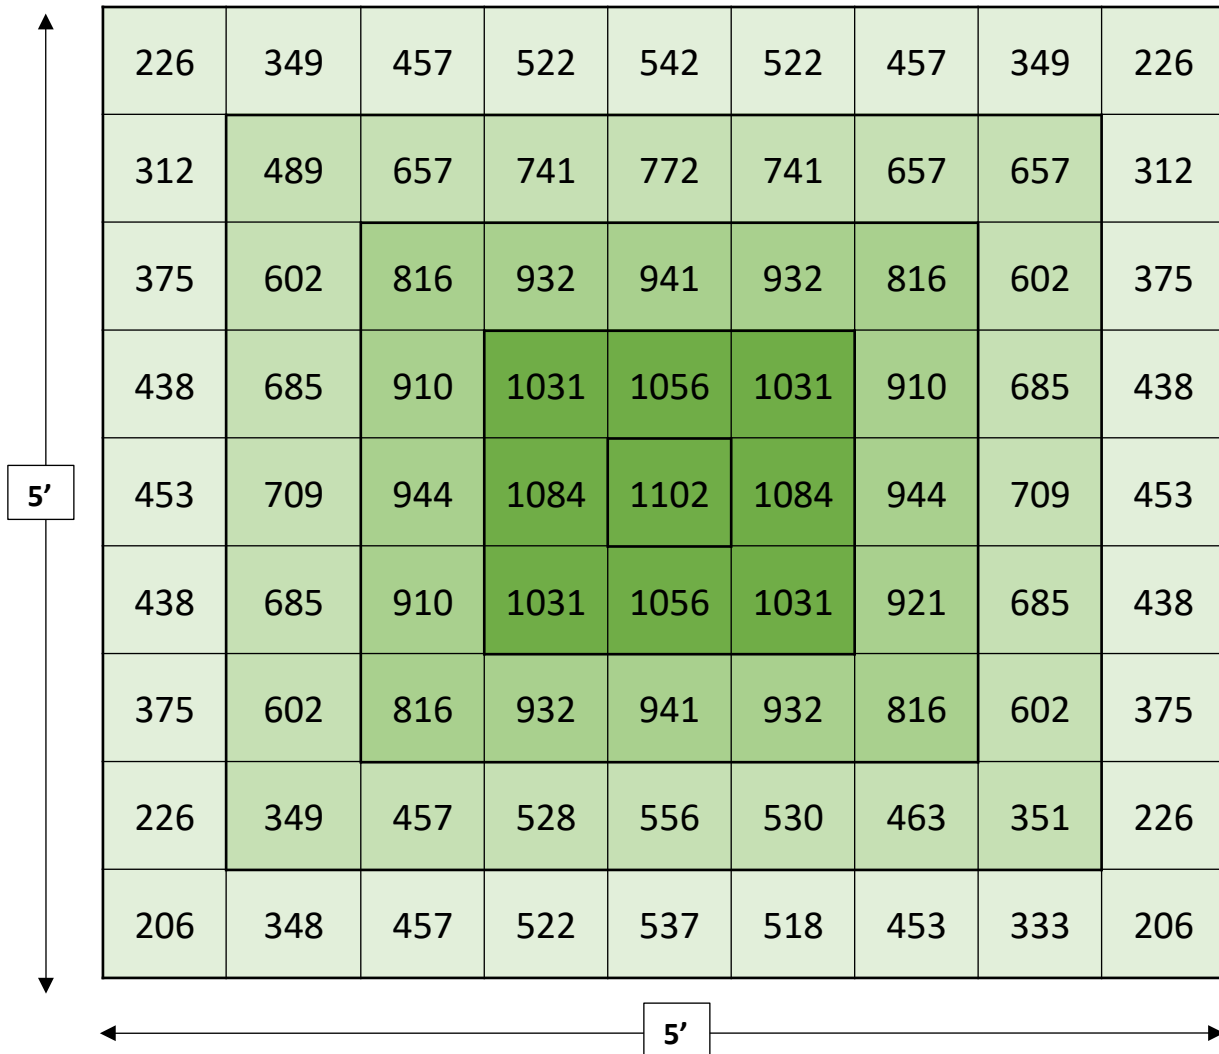

MODEL: VertX 600

PPFD CHART

Mounting Height: 18 Inches
Coverage Area: 5' x 5' for Flower
Average PPFD 5' x 5' = 628 $\mu\text{mol}/\text{m}^2/\text{s}$
Average PPFD 4' x 4' = 784 $\mu\text{mol}/\text{m}^2/\text{s}$

MODEL: VertX 600

Mounting Height: 24 Inches

Coverage Area: 5' x 5' for Flower

Average PPFD 5' x 5' = 527 $\mu\text{mol}/\text{m}^2/\text{s}$

Average PPFD 4' x 4' = 637 $\mu\text{mol}/\text{m}^2/\text{s}$