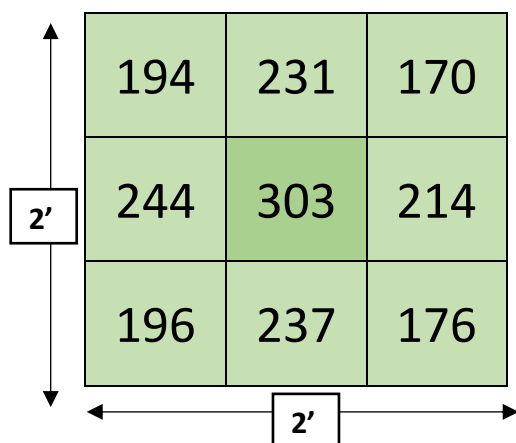

## MODEL: QuantumX 50

### PPFD CHART

Mounting Height: 16 Inches  
Coverage Area: 2' x 2' for Flower  
Average PPFD = 218  $\mu\text{mol}/\text{m}^2/\text{s}$

Mounting Height: 20 Inches  
Coverage Area: 3' x 3' for Veg  
Average PPFD = 113  $\mu\text{mol}/\text{m}^2/\text{s}$