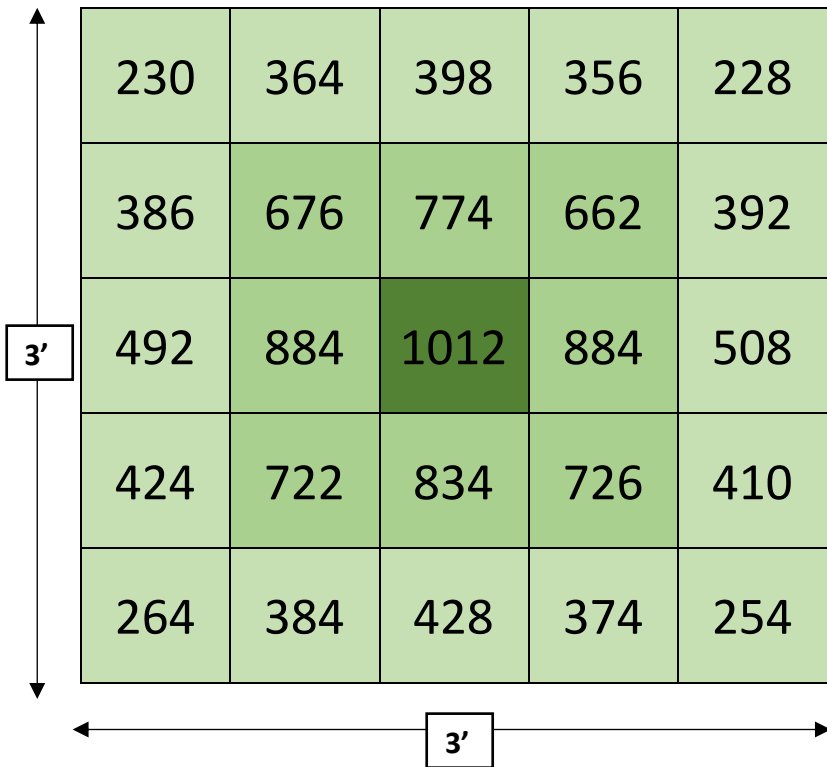

**MODEL: QuantumX 200**

**PPFD CHART**

Mounting Height: 18 Inches  
Coverage Area: 3' x 3' for Flower  
Average PPFD = 523 umol/m2/s

Mounting Height: 24 Inches  
Coverage Area: 4' x 4' for Veg  
Average PPFD = 270 umol/m2/s