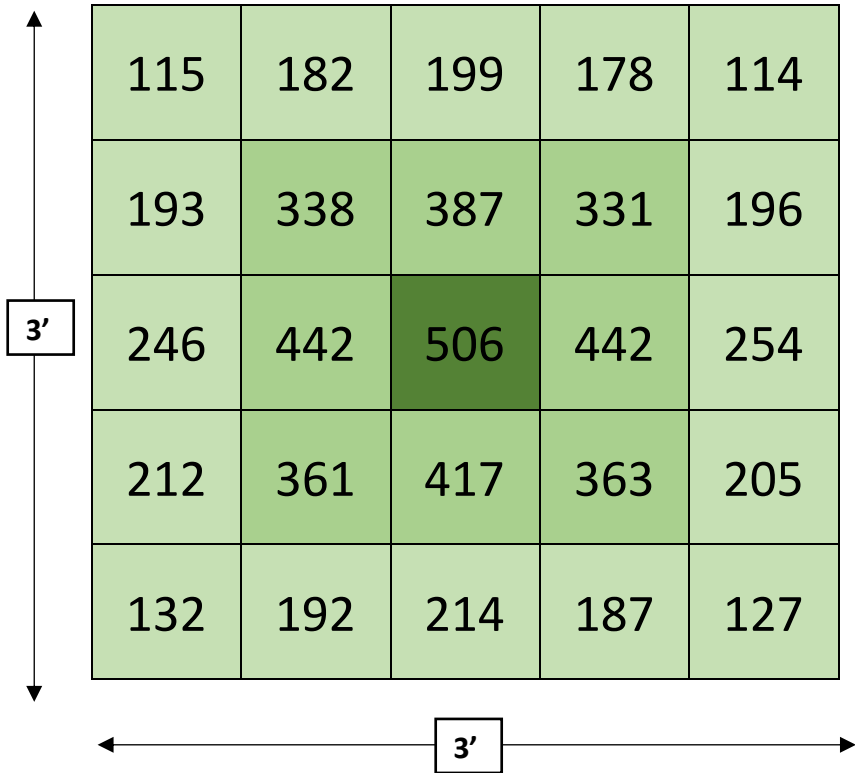

# MODEL: QuantumX 100

## PPFD CHART

Mounting Height: 18 Inches  
Coverage Area: 3' x 3' for Flower  
Average PPFD = 262  $\mu\text{mol}/\text{m}^2/\text{s}$

Mounting Height: 24 Inches  
Coverage Area: 4' x 4' for Veg  
Average PPFD = 135  $\mu\text{mol}/\text{m}^2/\text{s}$