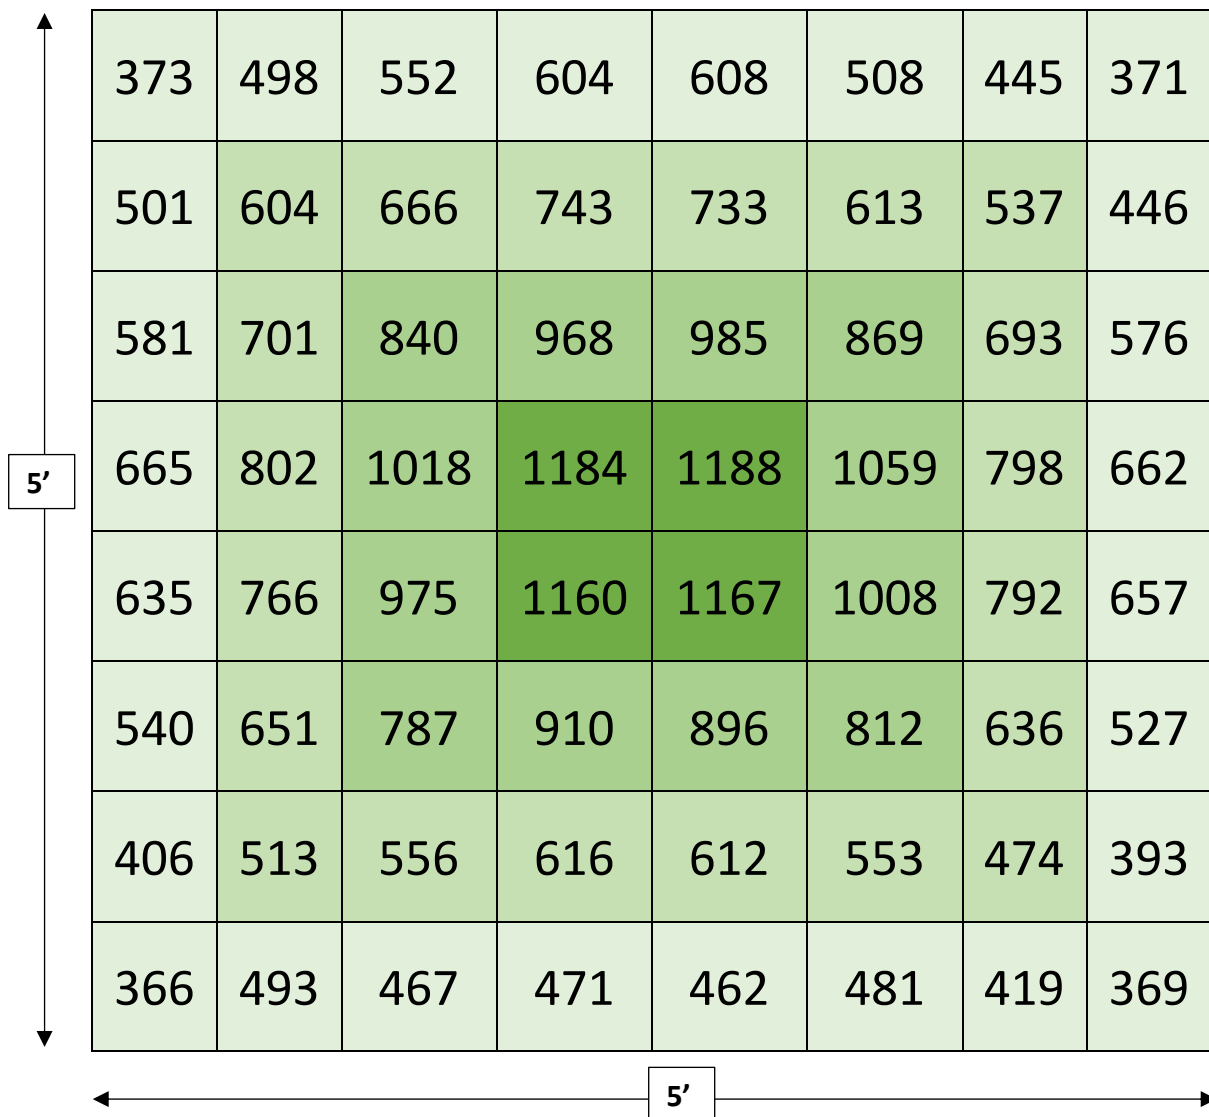

## PPFD CHART

Mounting Height: 24 Inches

Coverage Area: 5' x 5' for Flower

Average PPFD 5' x 5' = 672  $\mu\text{mol}/\text{m}^2/\text{s}$

Average PPFD 4' x 4' = 802  $\mu\text{mol}/\text{m}^2/\text{s}$

# MODEL: PanthrX

Mounting Height: 36 Inches

Coverage Area: 5' x 5' for Flower

Average PPFD 5' x 5' = 562  $\mu\text{mol}/\text{m}^2/\text{s}$

Average PPFD 4' x 4' = 617  $\mu\text{mol}/\text{m}^2/\text{s}$