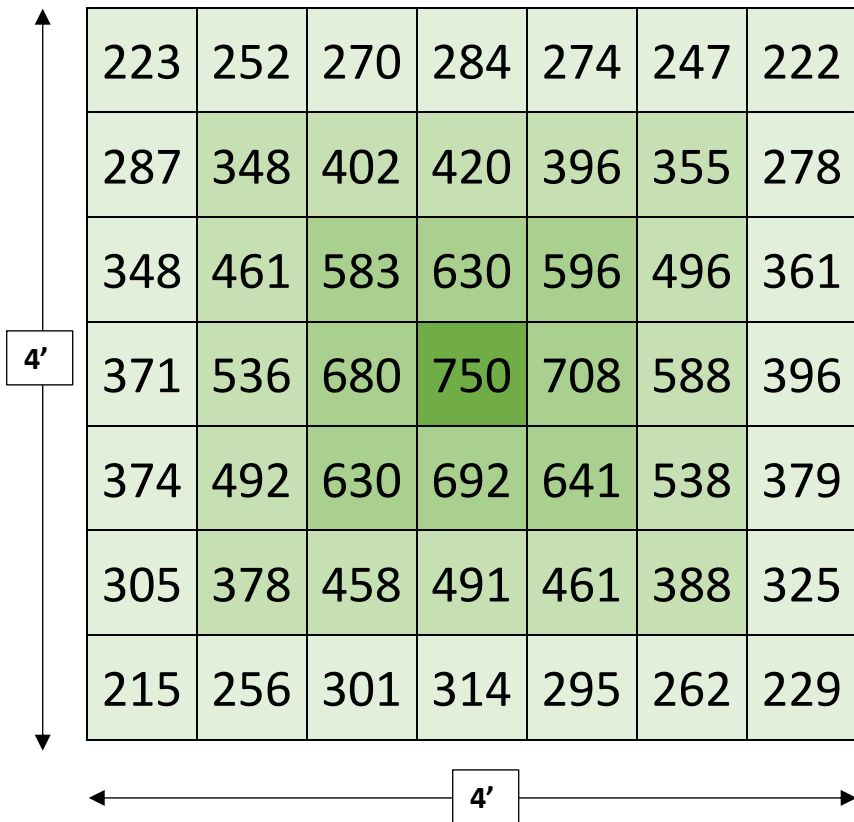

MODEL: PanthrX Mini

PPFD CHART

Mounting Height: 24 Inches
Coverage Area: 4' x 4' for Flower
Average PPFD = 412 $\mu\text{mol}/\text{m}^2/\text{s}$

Mounting Height: 30 Inches
Coverage Area: 4' x 4' for Veg/Flower
Average PPFD = 338 $\mu\text{mol}/\text{m}^2/\text{s}$