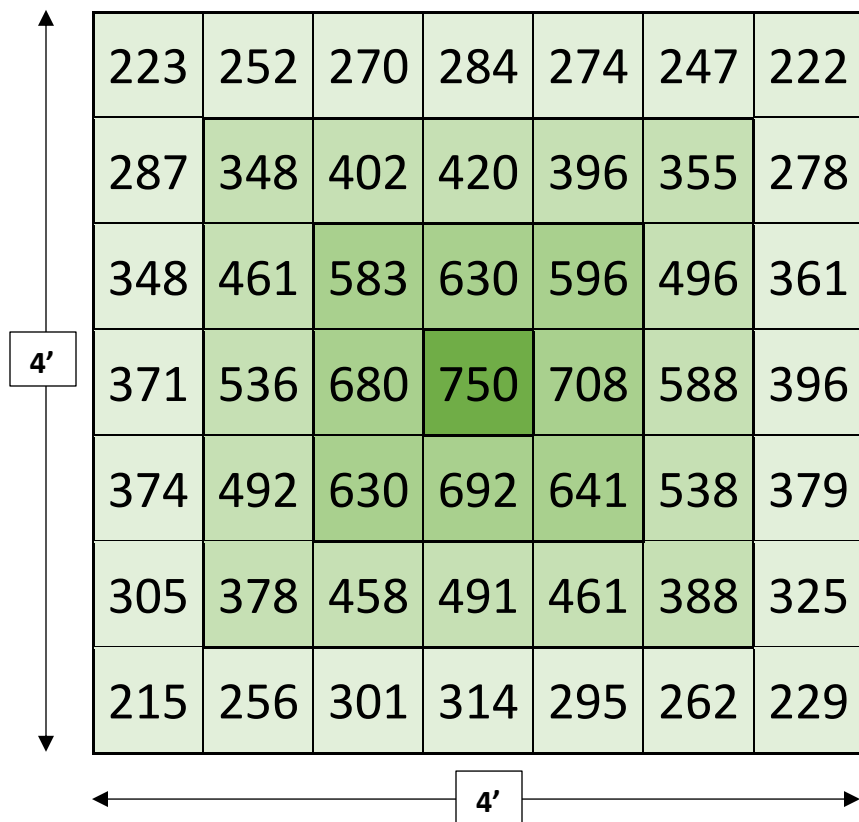

MODEL: PanthrX Mini II

PPFD CHART

Mounting Height: 24 Inches
Coverage Area: 4' x 4' for Flower
Average PPFD = 412 $\mu\text{mol}/\text{m}^2/\text{s}$

Mounting Height: 30 Inches
Coverage Area: 4' x 4' for Veg/Flower
Average PPFD = 338 $\mu\text{mol}/\text{m}^2/\text{s}$