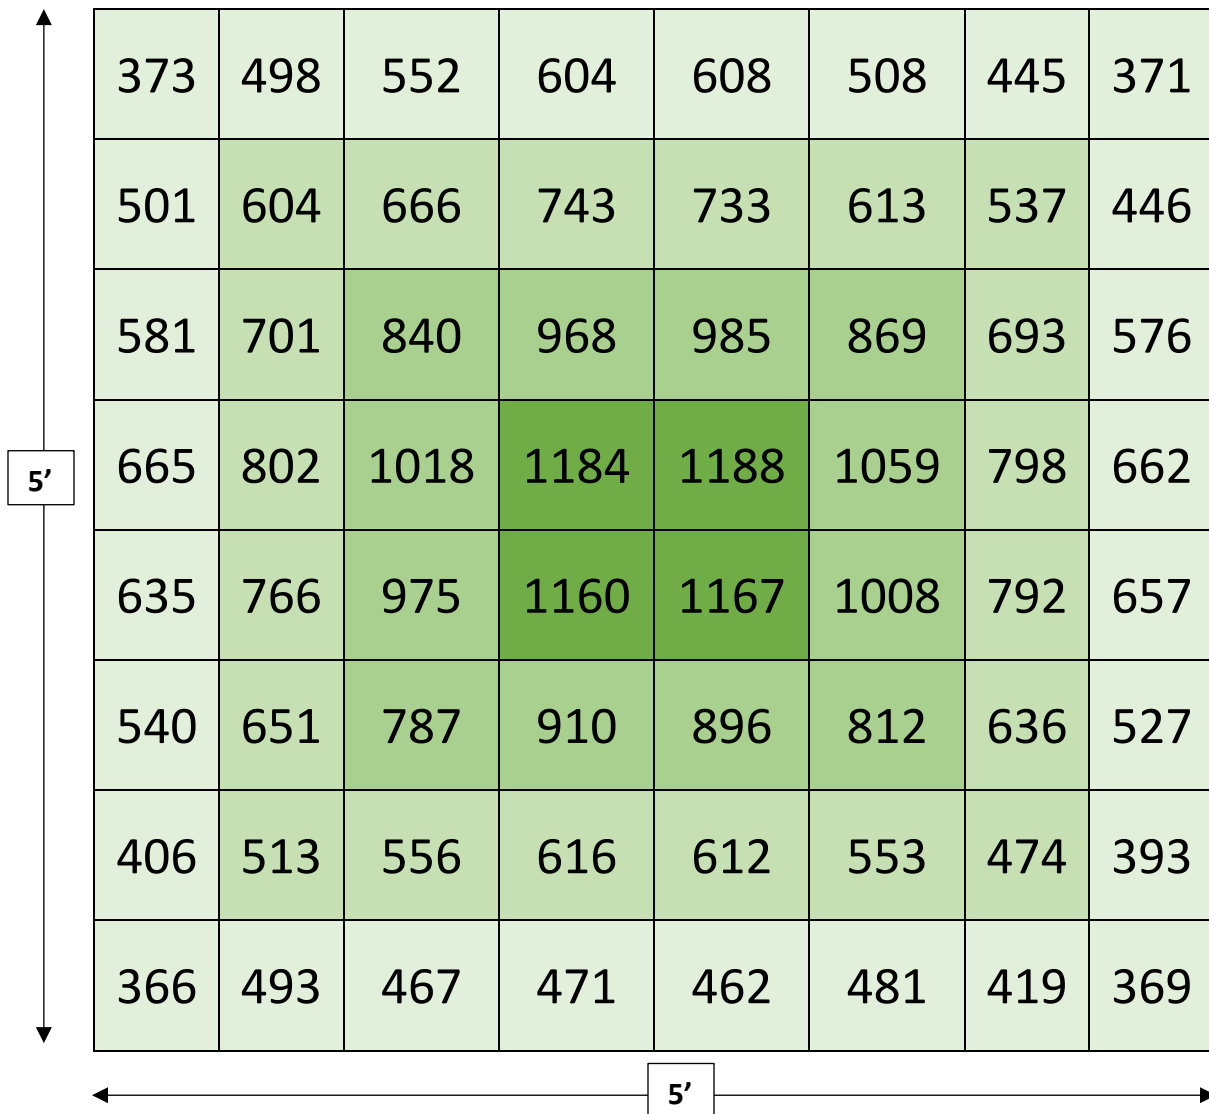

MODEL: PanthrX II

PPFD CHART

Mounting Height: 24 Inches
Coverage Area: 5' x 5' for Flower
Average PPFD 5' x 5' = 672 $\mu\text{mol}/\text{m}^2/\text{s}$
Average PPFD 4' x 4' = 802 $\mu\text{mol}/\text{m}^2/\text{s}$

MODEL: PanthrX II

Mounting Height: 36 Inches

Coverage Area: 5' x 5' for Flower

Average PPFD 5' x 5' = 562 $\mu\text{mol}/\text{m}^2/\text{s}$

Average PPFD 4' x 4' = 617 $\mu\text{mol}/\text{m}^2/\text{s}$