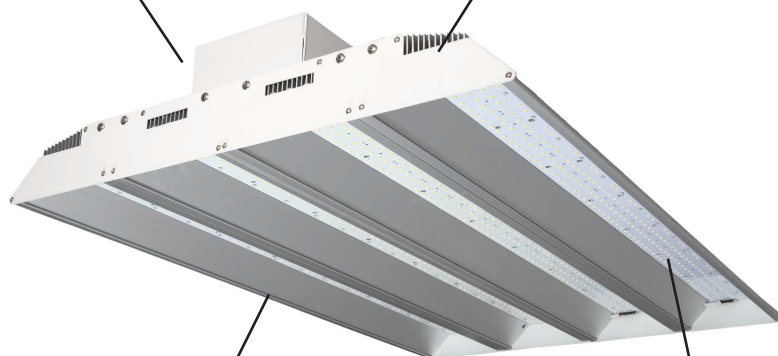

## Uniform Lighting

- High Intensity & Optimal Uniformity
- No Hot Spots, 120 degree beam angle
- Cover 5' x 5' for Flower & 6' x 6' for Veg