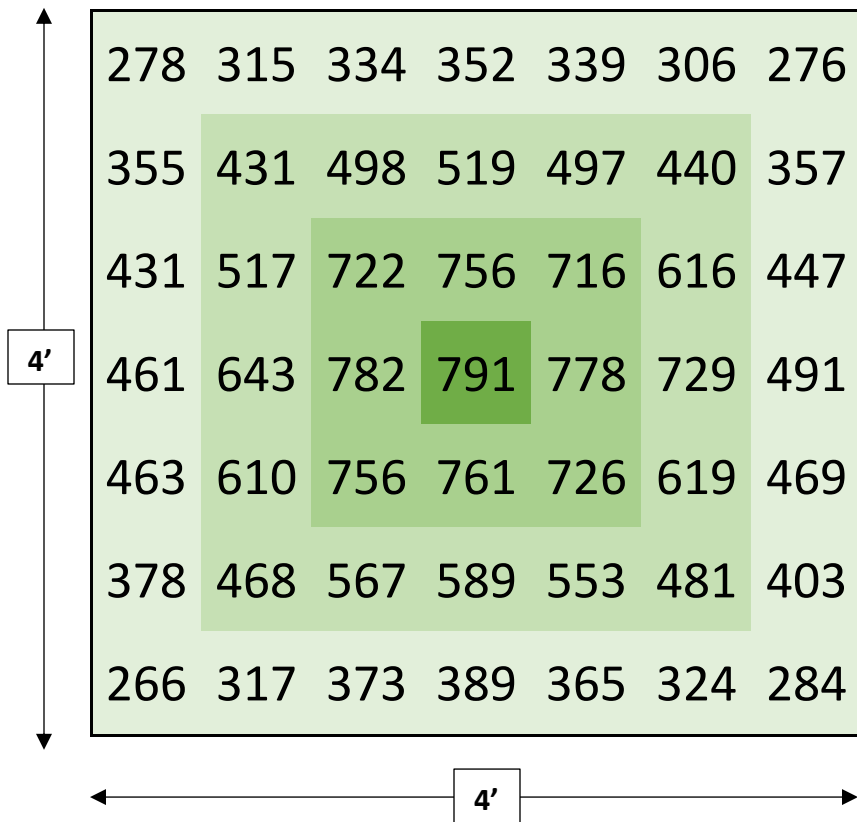

**MODEL:** MetriX 300

**PPFD CHART**

Mounting Height: 24 Inches  
Coverage Area: 4' x 4' for Flower  
Average PPFD = 497  $\mu\text{mol}/\text{m}^2/\text{s}$

Mounting Height: 36 Inches  
Coverage Area: 4' x 4' for Veg  
Average PPFD = 379  $\mu\text{mol}/\text{m}^2/\text{s}$