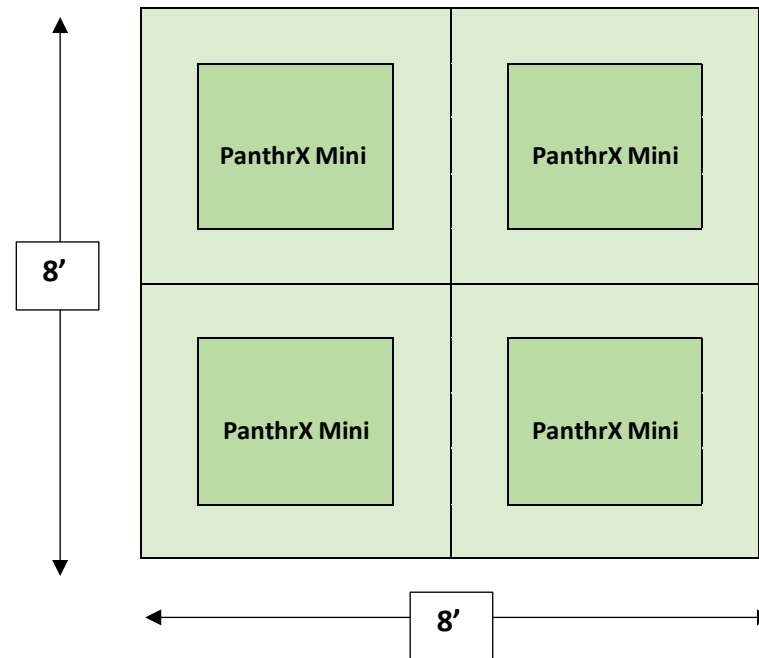

## Design Guide

### Model: PanthrX Mini

Recommended Mounting Height: 30 Inches from Canopy

Total Coverage Area: 8' x 8' Grow Room Flower

Total Qty: 4 x PanthrX Mini

Average PPFD 8' x 8' = 450  $\mu\text{mol}/\text{m}^2/\text{s}$