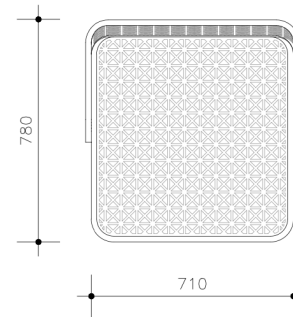

Suitable for outdoor use.

Dimensions:  
 1970mm x 690mm x  
 670mm  
 Weight: 35kgs

The option with cushions includes a foam mattress and 2 back cushions.  
 (1 square cushions 60 x 60cm and 1 rectangular cushions 60 x 40cm)  
 All covers removable by zipper.

Suitable for outdoor use.

Dimensions:  
 750mm x 780mm x 760mm  
 Weight: 25kgs

The option with cushions includes a foam mattress and 2 back cushions.  
 (1 square cushions 60 x 60cm and 1 rectangular cushions 60 x 40cm)  
 All covers removable by zipper.