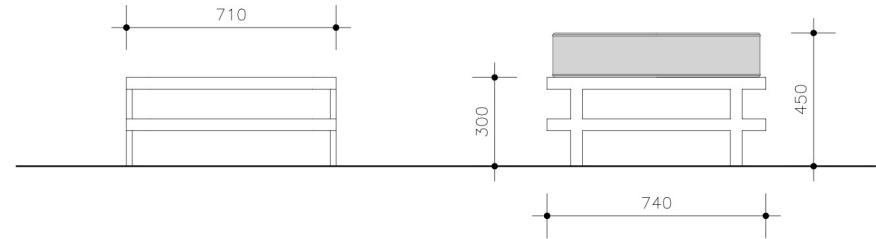

Stainless steel frame powder coated with a UV protected coating in the finished frame colour of your choice.

Suitable for outdoor use.

Dimensions:  
750mm x 780mm x 300mm - as coffee table  
750mm x 780mm x 450mm - as ottoman  
Weight: 15kgs