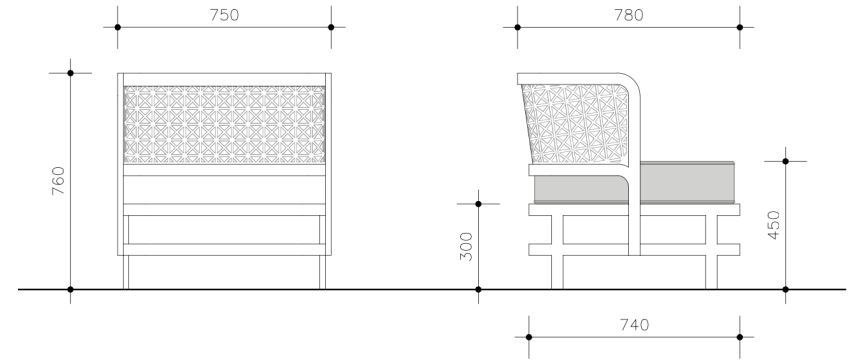

Suitable for outdoor use.

Dimensions:  
 1970mm x 690mm x  
 670mm  
 Weight: 35kgs

The option with cushions includes a foam mattress and 2 back cushions.  
 (1 square cushions 60 x 60cm and 1 rectangular cushions 60 x 40cm)  
 All covers removable by zipper.

Suitable for outdoor use.

Dimensions:  
 750mm x 780mm x 760mm  
 Weight: 25kgs

The option with cushions includes a foam mattress and 2 back cushions.  
 (1 square cushions 60 x 60cm and 1 rectangular cushions 60 x 40cm)  
 All covers removable by zipper.

Stainless steel frame powder coated with a UV protected coating in the finished frame colour of your choice.

Suitable for outdoor use.

Dimensions:  
750mm x 780mm x 300mm - as coffee table  
750mm x 780mm x 450mm - as ottoman  
Weight: 15kgs