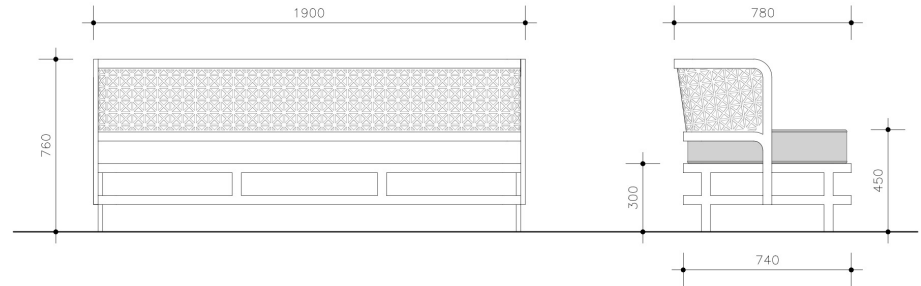

The option with cushions includes a foam mattress and 5 back cushions. (3 square cushions 60 x 60cm and 2 rectangular cushions 60 x 40cm) All covers removable by zipper.

Suitable for outdoor use.

Dimensions:  
 1900mm x 780mm x 760mm  
 Weight: 40kgs

Suitable for outdoor use.

Dimensions:  
 1970mm x 690mm x  
 670mm  
 Weight: 35kgs

The option with cushions includes a foam mattress and 2 back cushions.  
 (1 square cushions 60 x 60cm and 1 rectangular cushions 60 x 40cm)  
 All covers removable by zipper.

Suitable for outdoor use.

Dimensions:  
 750mm x 780mm x 760mm  
 Weight: 25kgs

The option with cushions includes a foam mattress and 2 back cushions.  
 (1 square cushions 60 x 60cm and 1 rectangular cushions 60 x 40cm)  
 All covers removable by zipper.

Stainless steel frame powder coated with a UV protected coating in the finished frame colour of your choice.

Suitable for outdoor use.

Dimensions:  
750mm x 780mm x 300mm - as coffee table  
750mm x 780mm x 450mm - as ottoman  
Weight: 15kgs