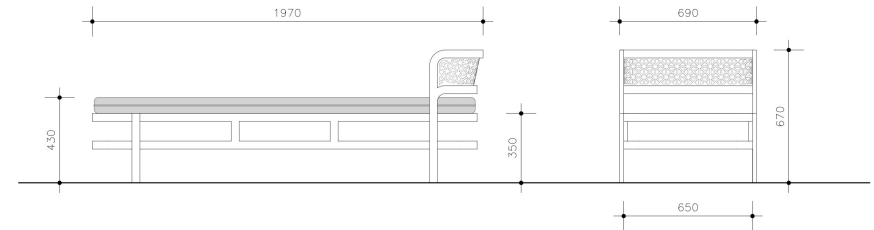

The option with cushions includes a foam mattress and 5 back cushions. (3 square cushions 60 x 60cm and 2 rectangular cushions 60 x 40cm) All covers removable by zipper.

Suitable for outdoor use.

Dimensions:  
 1900mm x 780mm x 760mm  
 Weight: 40kgs

Suitable for outdoor use.

Dimensions:  
 1970mm x 690mm x  
 670mm  
 Weight: 35kgs

The option with cushions includes a foam mattress and 2 back cushions.  
 (1 square cushions 60 x 60cm and 1 rectangular cushions 60 x 40cm)  
 All covers removable by zipper.