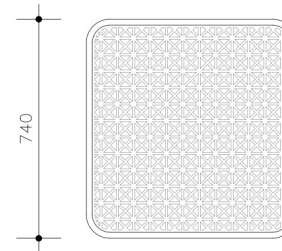

Suitable for outdoor use.

Dimensions:  
 750mm x 780mm x 760mm  
 Weight: 25kgs

The option with cushions includes a foam mattress and 2 back cushions.  
 (1 square cushions 60 x 60cm and 1 rectangular cushions 60 x 40cm)  
 All covers removable by zipper.

Stainless steel frame powder coated with a UV protected coating in the finished frame colour of your choice.

Suitable for outdoor use.

Dimensions:  
750mm x 780mm x 300mm - as coffee table  
750mm x 780mm x 450mm - as ottoman  
Weight: 15kgs