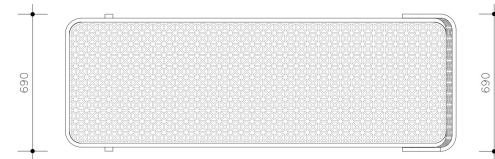

The option with cushions includes a foam mattress and 5 back cushions. (3 square cushions 60 x 60cm and 2 rectangular cushions 60 x 40cm) All covers removable by zipper.

Suitable for outdoor use.

Dimensions:  
 1900mm x 780mm x 760mm  
 Weight: 40kgs

6 frame colours to choose from:  
 Admiral, Olive, Pinotage, Ebony, Amarula & Spice (left to right, top to bottom)

4 cushion cover colour combinations to choose from:  
 Zanzibar, Bali, Santorini & Ibiza

Suitable for outdoor use.

Dimensions:  
 1970mm x 690mm x  
 670mm  
 Weight: 35kgs

The option with cushions includes a foam mattress and 2 back cushions.  
 (1 square cushions 60 x 60cm and 1 rectangular cushions 60 x 40cm)  
 All covers removable by zipper.