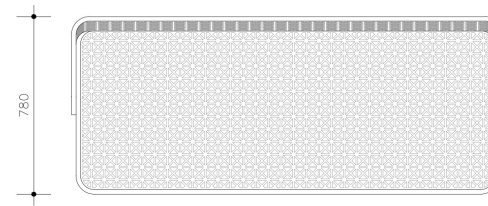

The option with cushions includes a foam mattress and 5 back cushions. (3 square cushions 60 x 60cm and 2 rectangular cushions 60 x 40cm) All covers removable by zipper.

Suitable for outdoor use.

Dimensions:  
 1900mm x 780mm x 760mm  
 Weight: 40kgs

Suitable for outdoor use.

Dimensions:  
 1970mm x 690mm x  
 670mm  
 Weight: 35kgs

The option with cushions includes a foam mattress and 2 back cushions.  
 (1 square cushions 60 x 60cm and 1 rectangular cushions 60 x 40cm)  
 All covers removable by zipper.

Suitable for outdoor use.

Dimensions:  
 750mm x 780mm x 760mm  
 Weight: 25kgs

The option with cushions includes a foam mattress and 2 back cushions.  
 (1 square cushions 60 x 60cm and 1 rectangular cushions 60 x 40cm)  
 All covers removable by zipper.

Stainless steel frame powder coated with a UV protected coating in the finished frame colour of your choice.

Suitable for outdoor use.

Dimensions:  
750mm x 780mm x 300mm - as coffee table  
750mm x 780mm x 450mm - as ottoman  
Weight: 15kgs