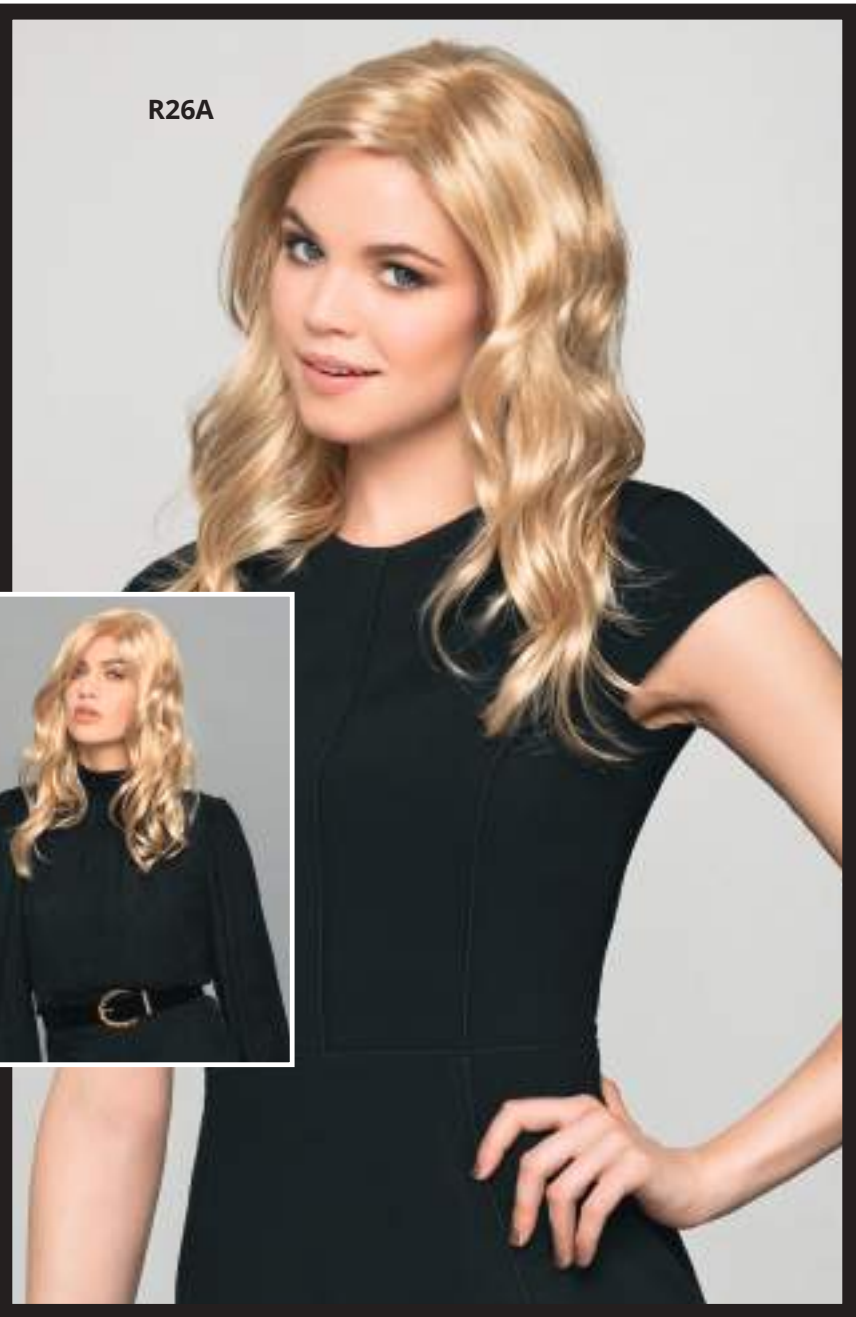

R26A

Tape ***+LF

1B, 4/6, 637T, 7, 10/130+2, 12/26+8, 12/88+8, 20R/27+10, 24/18T, 263R+8, **R60/130+4**

R60/130+4

637T

8/16+2

12/26+8

20R/27+12

R26A

27/80+8

Shine Lace ***+LF

1B, 4/6, 637T, 7, 10/130+2, 12/26+8, 12/88+8, 20R/27+10, 24/18T, **R26A**, 263R+8