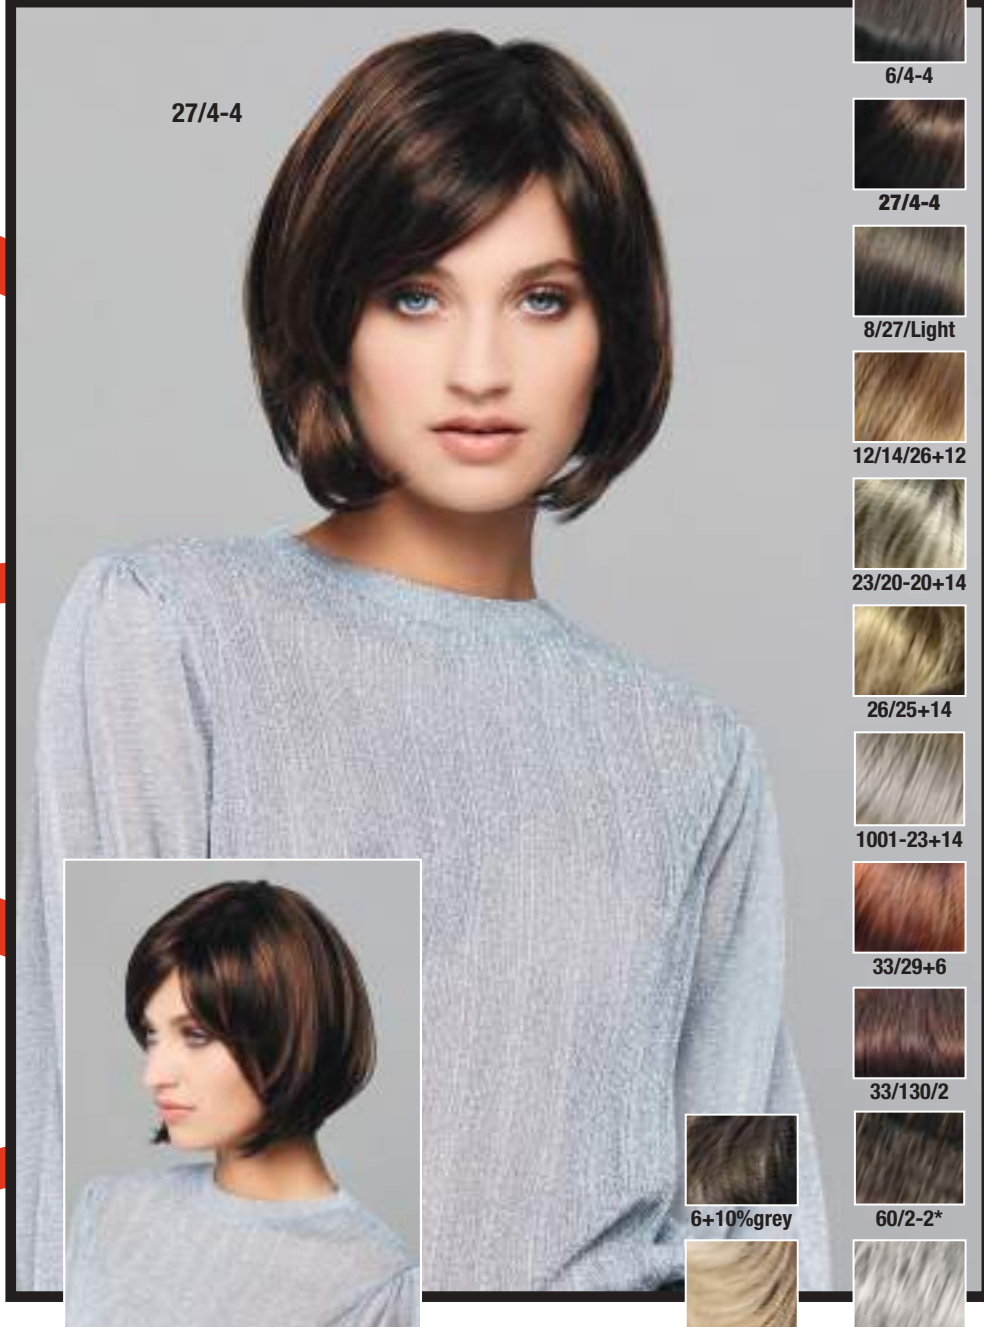

Super Page Mono Lace ****+LF

27/4-4