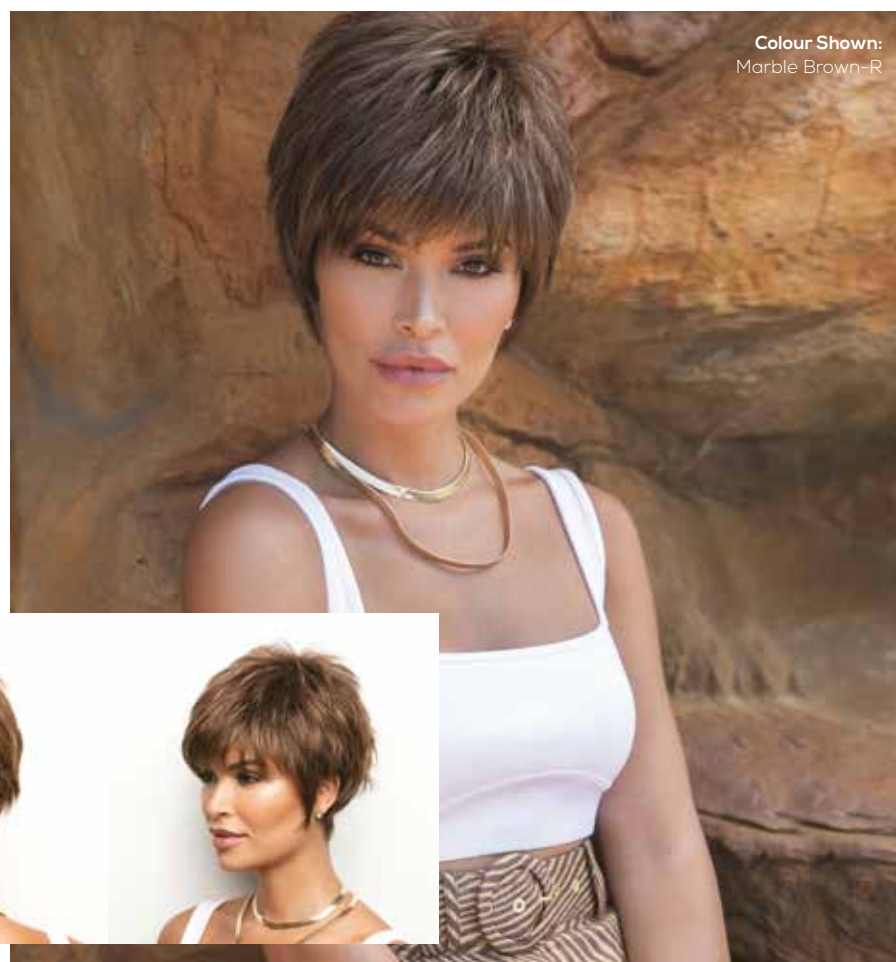

MACHINE WEFTED

BILLIE

SPECIFICATION

Cap Construction
Feather Light, Machine Wefted

Weight	Fringe	Crown	Nape
65.2g	3.5" (9cm)	3.5" (9cm)	1.4" (3.5cm)

AVAILABLE COLOURS

- Hybrant Brunettes**
Coffee Latte-R
Chocolate Frost-R
Marble Brown-R
Sugar cane-R*
- LR Reds**
Plumberry Jam-R
- Hybrant Pastels**
Illumina-R
Bubblegum-R
- Blondes**
Creamy Blonde*
- Hybrant Blondes**
Mochaccino-R
Champagne-R*
Spring Honey-R*
- Hybrant Reds**
Razberry Ice-R
- Greys**
Silverstone