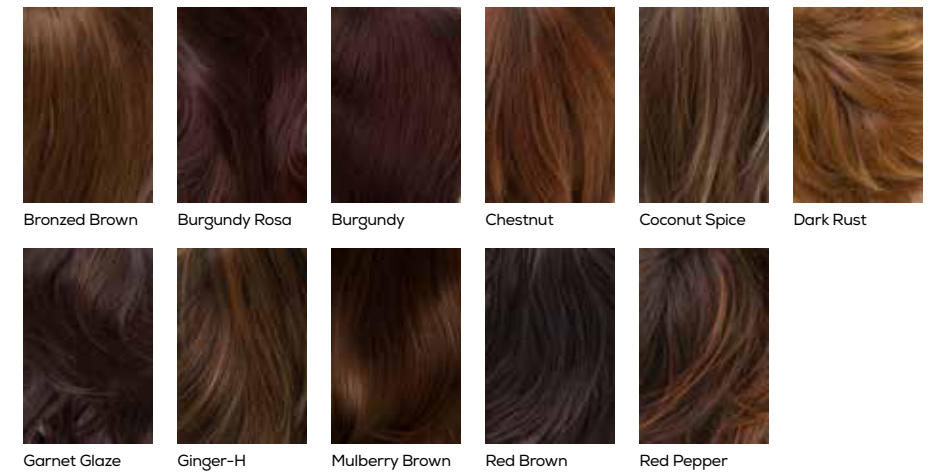

Colour Shown:
Nutmeg-F

COLOUR CHART

Please note: Not all styles come in all colours, please refer to the individual style page for a list of available colours.

Hybrant Colours: have a 1-2cm soft dark root to give the natural appearance of hair growth.

LR (Long Rooted) Colours: have a darker longer root of approximately 4-5cm, giving an ombré effect.

For a true representation of colour, using a colour swatch is always recommended.

BLONDES

GREYS

LR BLONDES

HYBRANT BLONDES

HYBRANT UNDERLIGHTS

HYBRANT GREYS

BRUNETTES

HYBRANT BRUNETTES

LR REDS

LR BRUNETTES

REDS

HYBRANT REDS

HYBRANT PASTELS

MELTED BLENDS

ACCESSORIES & AFTERCARE

RENE OF PARIS COLOUR SWATCH

This natural airbrush colour swatch lets you choose the perfect colour match. One colour ring contains all Rene of Paris colours.