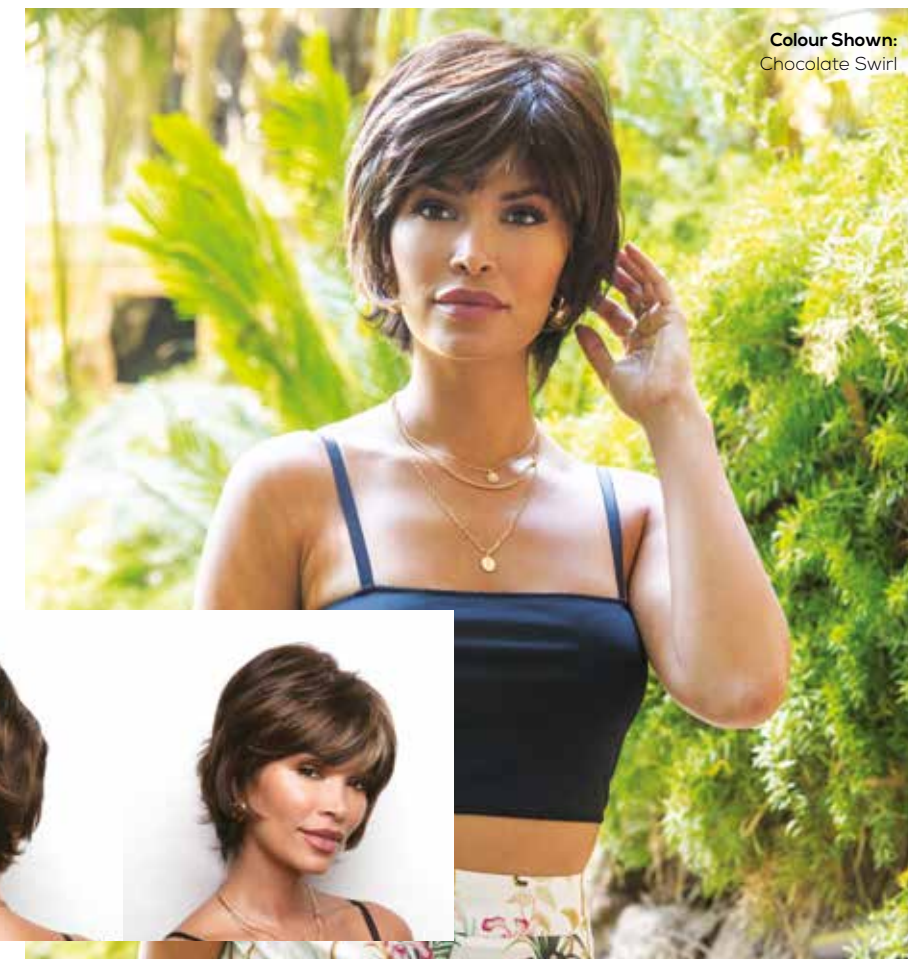

Colour Shown:
Chocolate Swirl

*Whilst stocks last

Colour Shown:
Kahlua Blast

MONOFILAMENT

JOLIE

SPECIFICATION

Cap Construction
Monofilament Top

Weight	Fringe	Crown	Nape
99g	5.5" (14cm)	5.5" (14cm)	3.9" (10cm)