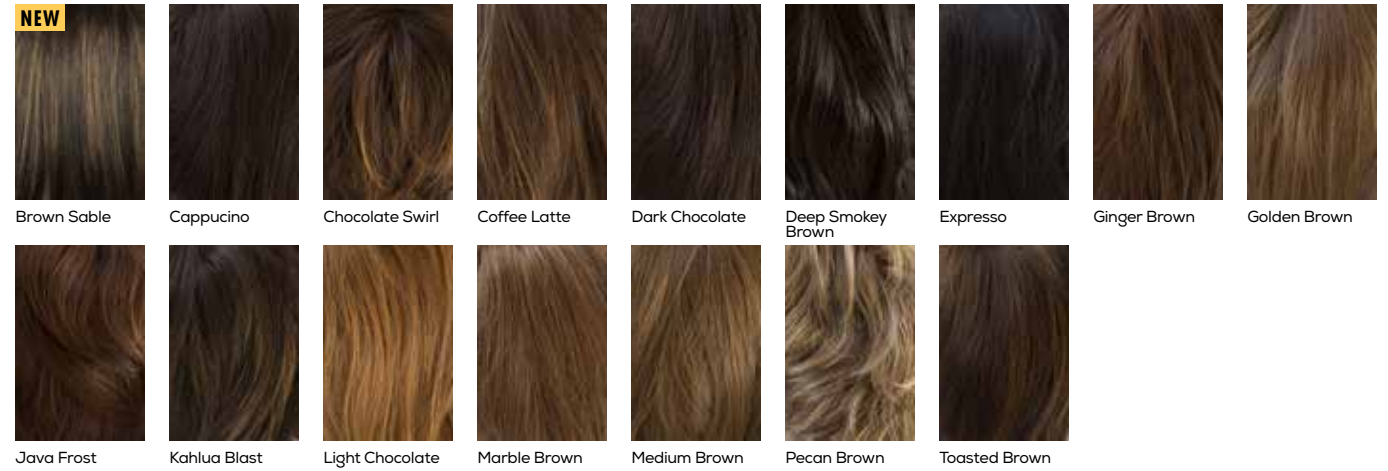

LR (Long Rooted) Colours: have a darker longer root of approximately 4-5cm, giving an ombré effect.

For a true representation of colour, using a colour swatch is always recommended.

BLONDES

GREYS

LR BLONDES

HYBRANT BLONDES

HYBRANT UNDERLIGHTS

HYBRANT GREYS

BRUNETTES

HYBRANT BRUNETTES

LR REDS

LR BRUNETTES

REDS

HYBRANT REDS

HYBRANT PASTELS

MELTED BLENDS

ACCESSORIES & AFTERCARE

RENE OF PARIS COLOUR SWATCH

This natural airbrush colour swatch lets you choose the perfect colour match. One colour ring contains all Rene of Paris colours.