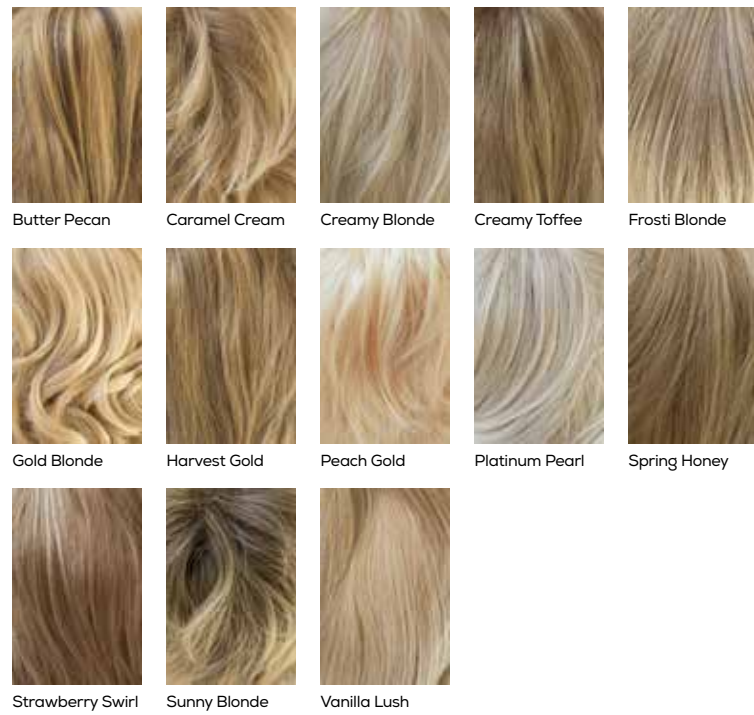

Colour Shown:
Nutmeg-F

COLOUR CHART

Please note: Not all styles come in all colours, please refer to the individual style page for a list of available colours.

Hybrant Colours: have a 1-2cm soft dark root to give the natural appearance of hair growth.

LR (Long Rooted) Colours: have a darker longer root of approximately 4-5cm, giving an ombré effect.

For a true representation of colour, using a colour swatch is always recommended.

BLONDES

GREYS

LR BLONDES

HYBRANT BLONDES

HYBRANT UNDERLIGHTS

HYBRANT GREYS

BRUNETTES

HYBRANT BRUNETTES

LR REDS

LR BRUNETTES

REDS