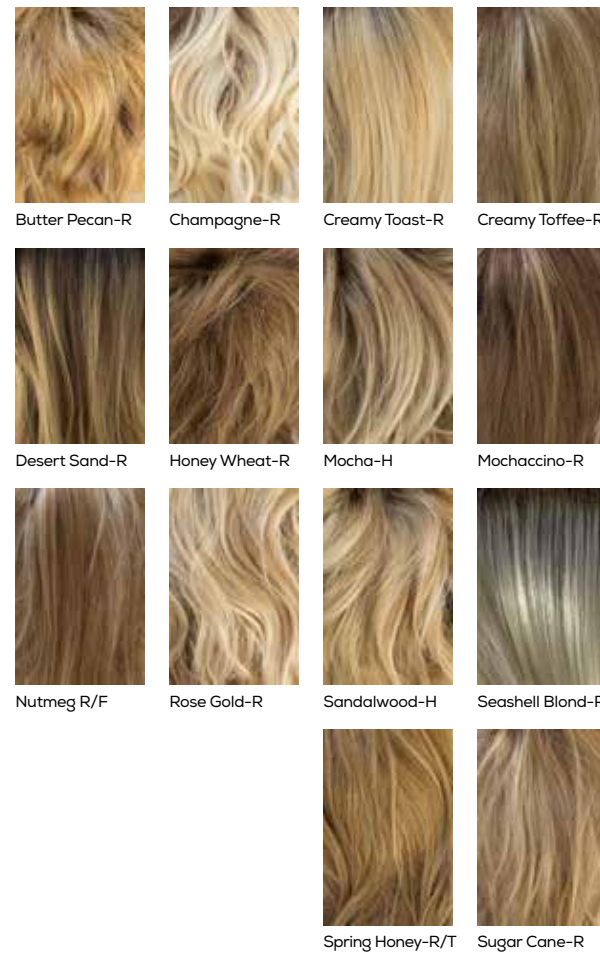

Colour Shown:
Nutmeg-F

COLOUR CHART

Please note: Not all styles come in all colours, please refer to the individual style page for a list of available colours.

Hybrant Colours: have a 1-2cm soft dark root to give the natural appearance of hair growth.

LR (Long Rooted) Colours: have a darker longer root of approximately 4-5cm, giving an ombré effect.

For a true representation of colour, using a colour swatch is always recommended.

BLONDES

GREYS

LR BLONDES

HYBRANT BLONDES

HYBRANT UNDERLIGHTS

HYBRANT GREYS

BRUNETTES

HYBRANT BRUNETTES

LR REDS

LR BRUNETTES

REDS

HYBRANT REDS

HYBRANT PASTELS

MELTED BLENDS

ACCESSORIES & AFTERCARE

RENE OF PARIS COLOUR SWATCH

This natural airbrush colour swatch lets you choose the perfect colour match. One colour ring contains all Rene of Paris colours.