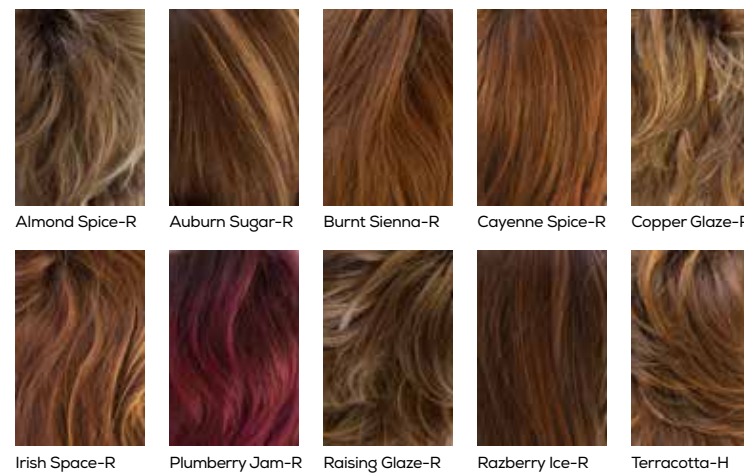

LR (Long Rooted) Colours: have a darker longer root of approximately 4-5cm, giving an ombré effect.

For a true representation of colour, using a colour swatch is always recommended.

BLONDES

GREYS

LR BLONDES

HYBRANT BLONDES

HYBRANT UNDERLIGHTS

HYBRANT GREYS

BRUNETTES

HYBRANT BRUNETTES

LR REDS

LR BRUNETTES

REDS

HYBRANT REDS

HYBRANT PASTELS

MELTED BLENDS

ACCESSORIES & AFTERCARE

RENE OF PARIS COLOUR SWATCH

This natural airbrush colour swatch lets you choose the perfect colour match. One colour ring contains all Rene of Paris colours.