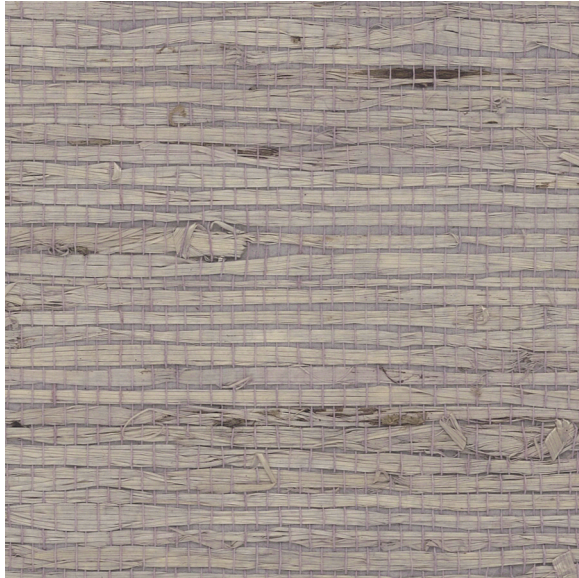

CARLISLE & CO.<sup>®</sup>

WALLCOVERINGS

— EST. 1998 —

NATURALS

# SEADRIFT GRASS

LX1736 AMETHYST

WIDTH:	36" (91,4 cm) Trimmed
REPEAT:	None
BACKING:	Paper
FLAME RATING:	ASTM E84 Class A
BOLT SIZE:	8 yd (7,32 m)
MATCH:	Random
MINIMUM ORDER:	8 yd (7,32 m)
MAINTENANCE:	Soft Dry Brush

## MORE COLORS

LX1730  
Sky

LX1731  
Stone

LX1732  
Twilight

LX1733  
Sandstone

LX1734  
Taupe

LX1735  
Ash

LX1736  
Amethyst