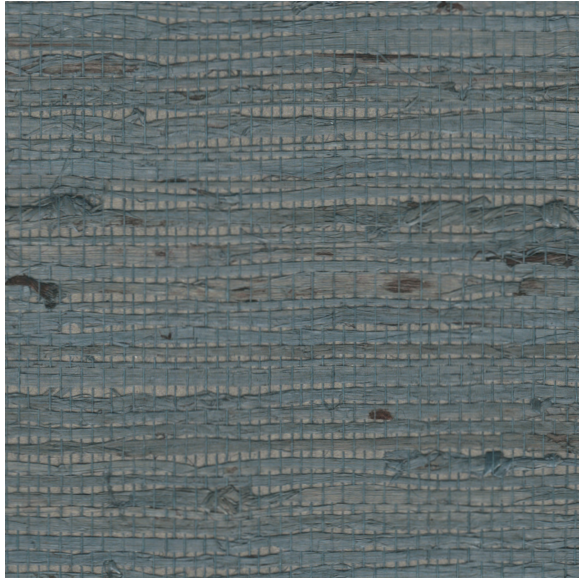

CARLISLE & CO.[®]

WALLCOVERINGS

— EST. 1998 —

NATURALS

SEADRIFT GRASS

LX1731 STONE

WIDTH:	36" (91,4 cm) Trimmed
REPEAT:	None
BACKING:	Paper
FLAME RATING:	ASTM E84 Class A
BOLT SIZE:	8 yd (7,32 m)
MATCH:	Random
MINIMUM ORDER:	8 yd (7,32 m)
MAINTENANCE:	Soft Dry Brush

MORE COLORS

LX1730
Sky

LX1731
Stone

LX1732
Twilight

LX1733
Sandstone

LX1734
Taupe

LX1735
Ash

LX1736
Amethyst