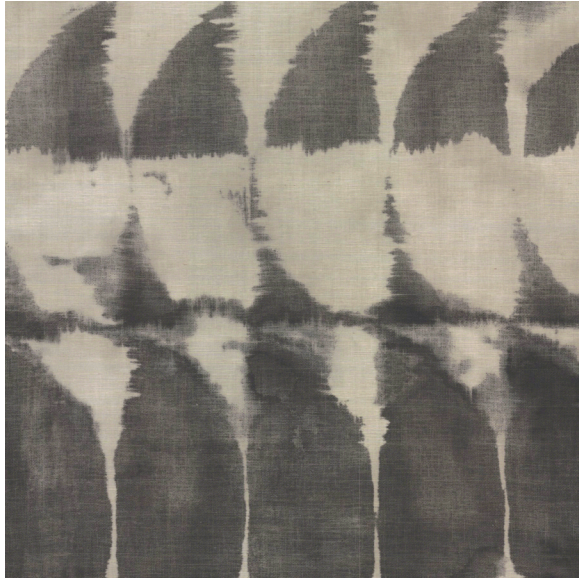

CARLISLE & CO.®

WALLCOVERINGS

— EST. 1998 —

DIGITAL
LUNA

LX1659 ONYX

INSTALLED MURAL SIZE: 67" Wide x 134.4" High
(170,18 cm x 341,38 cm)
Trim to your wall height

PANEL WIDTH: 36" (91,4 cm) Untrimmed
Trims to 33½" (85 cm)

BACKING: Paper

FLAME RATING: ASTM E84 Class A

MATCH: Straight

MINIMUM ORDER: 1 Mural (2 panels)

MAINTENANCE: Soft Dry Brush

MORE COLORS

LX1655
Taupe

LX1656
Cerulean