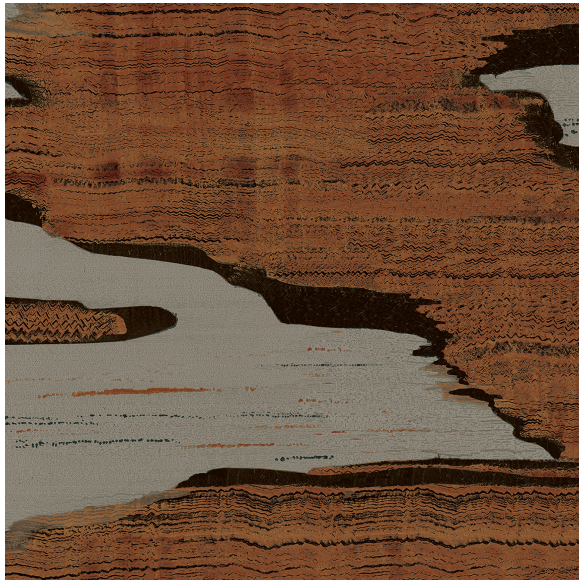

CARLISLE & CO.®

WALLCOVERINGS

— EST. 1998 —

DIGITAL
NAGANO

LX1528 TERRACOTTA

INSTALLED MURAL SIZE: 67" Wide x 134.4" High
(170,18 cm x 341,38 cm)
Trim to your wall height

PANEL WIDTH: 36" (91,4 cm) Untrimmed
Trims to 33½" (85 cm)

BACKING: Paper

FLAME RATING: ASTM E84 Class A

MATCH: Straight

MINIMUM ORDER: 1 Mural (2 panels)

MAINTENANCE: Soft Dry Brush

MORE COLORS

LX1525
Pebble

LX1526
Taupe