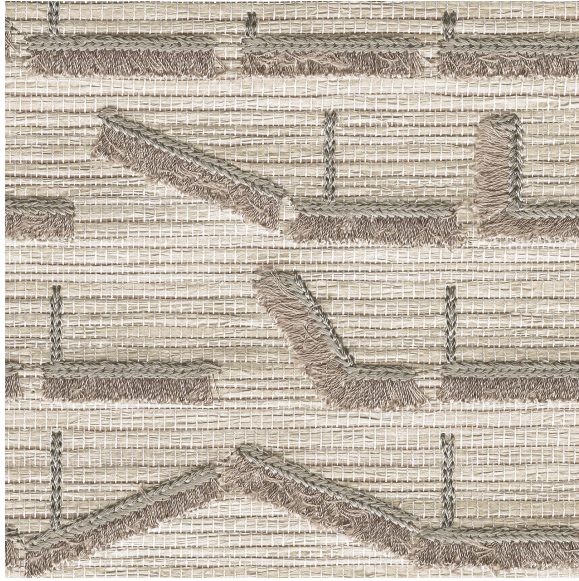

CARLISLE & CO.®

WALLCOVERINGS

— EST. 1998 —

HANDCRAFTED  
RAJAH

LX1466 ALMOND

WIDTH:	36" (91,4 cm) Untrimmed Trims to 33½" (85 cm)
REPEAT:	15½" (39,37 cm)
BACKING:	Paper
FLAME RATING:	ASTM E84 Class A
BOLT SIZE:	8 yd (7,32 m)
MATCH:	Straight
MINIMUM ORDER:	8 yd (7,32 m)
MAINTENANCE:	Soft Dry Brush

MORE COLORS

LX1465  
Pebble

LX1466  
Almond

LX1467  
Dove

LX1468  
Onyx

TO THE TRADE

US MARKETS

Exclusively through Holly Hunt