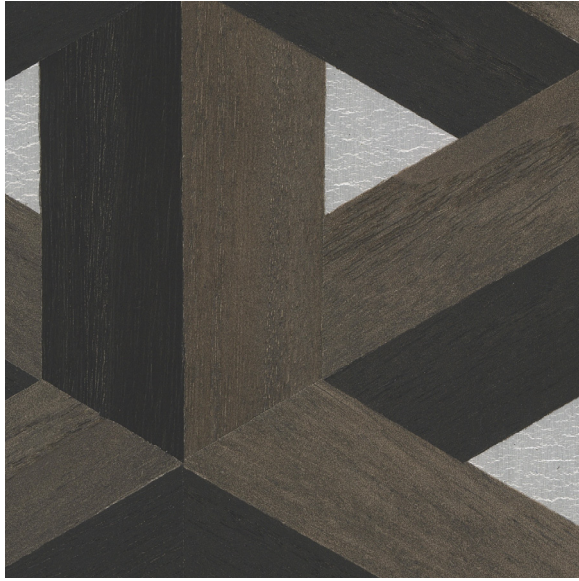

CARLISLE & CO.®

WALLCOVERINGS

— EST. 1998 —

HANDCRAFTED
ALCHEMY

LX1385 ONYX

WIDTH:	36" (91,4 cm) Trimmed
REPEAT:	10 3/8" (26,4 cm)
BACKING:	Non-Woven
FLAME RATING:	ASTM E84 Class A
BOLT SIZE:	8 yd (7,32 m)
MATCH:	Straight
MINIMUM ORDER:	8 yd (7,32 m)
MAINTENANCE:	Soft Dry Brush

MORE COLORS

LX1380
Porcelain

LX1381
Taupe

LX1382
Natural

LX1383
Dove

LX1384
Steel Blue

LX1385
Onyx

TO THE TRADE