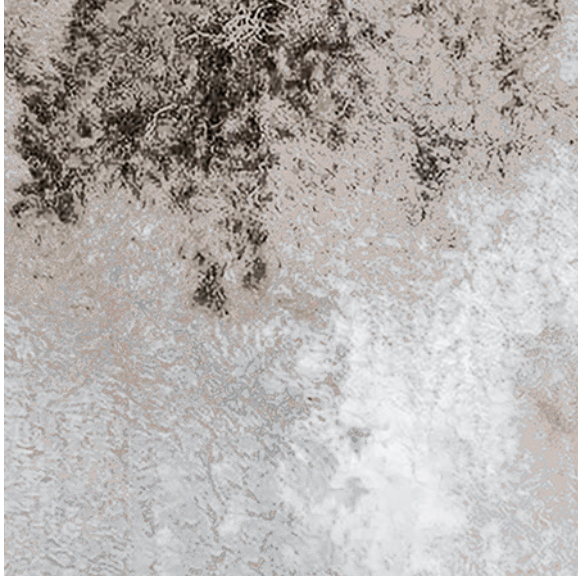

CARLISLE & CO.™

WALLCOVERINGS

— EST. 1998 —

DIGITAL
OASIS

LX1280 CHARCOAL

INSTALLED MURAL SIZE: 67" Wide x 134.4" High
(170,18 cm x 341,38 cm)
Trim to your wall height

PANEL WIDTH: Trims to 33½" (85 cm)

BACKING: Paper

FLAME RATING: ASTM E84 Class A

MATCH: Straight

MINIMUM ORDER: 1 Mural (2 panels)

MAINTENANCE: Soft Dry Brush

MORE COLORS

LX1275

LX1276

LX1277