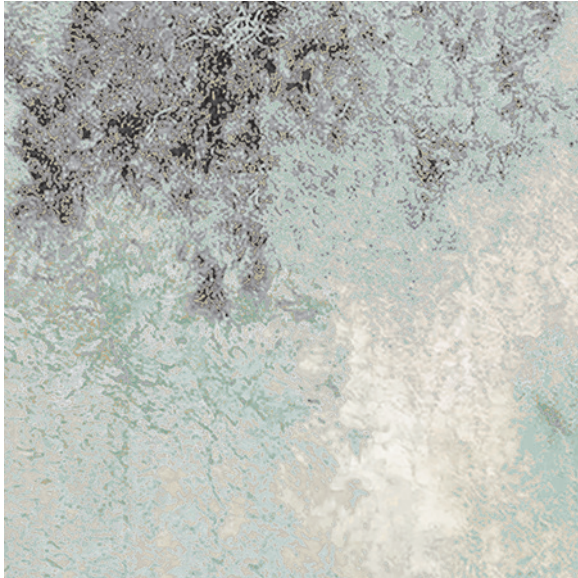

CARLISLE & CO.™

WALLCOVERINGS

— EST. 1998 —

DIGITAL  
OASIS

LX1279 ICE BLUE

INSTALLED MURAL SIZE: 67" Wide x 134.4" High  
(170,18 cm x 341,38 cm)  
Trim to your wall height

PANEL WIDTH: Trims to 33½" (85 cm)

BACKING: Paper

FLAME RATING: ASTM E84 Class A

MATCH: Straight

MINIMUM ORDER: 1 Mural (2 panels)

MAINTENANCE: Soft Dry Brush

MORE COLORS

TO THE TRADE

US MARKETS