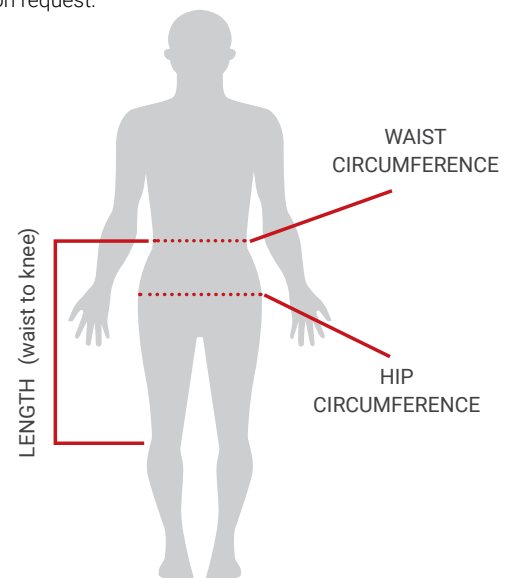

Sizing Chart for Vest & Skirt Lead Aprons

Lead Apron Vest (in cm)						
Size	XS	S	M	L	XL	XXL
		91	97	107	113	120
Chest circumference	80-85	86-91	92-97	98-107	108-113	114-120
Length	50	55	60	65	65	65

When measuring total length allow for overlap. Other sizes available on request.

My Individual Vest Measurements	
Circumference of chest at underarm	cm
Length from (highest point of) shoulders to hip	cm

Lead Apron Skirt (in cm)							
Size	XS	S	M	L	LL	XL	XXL
Waist	65	70	75	81	87	93	103
Recommended waist measurements	63-67	68-72	73-78	79-84	85-90	91-97	98-108
Hips	90	95	100	106	112	118	128
Length	50	60	60	60	60	60	60

When measuring total length allow for overlap. Other lengths available: 70, 80. Any combination of size and length available. Other sizes available on request.

My Individual Skirt Measurements	
Waist circumference	cm
Hips circumference	cm
Length from waist to knee	cm

When measuring total length, allow for frontal overlap. For a better fit, measure at the widest point. Other lengths available: 90, 110, 120. Other sizes available on request.

Easy-Fit Wraparound Lead Apron (in cm)					
Size	XS	S	M	L	XL
Shoulder width	36	36	42	42	50
Front/Back width	50/50	55/55	60/60	60/75	75/75
Standard length	100	100	100	100	100