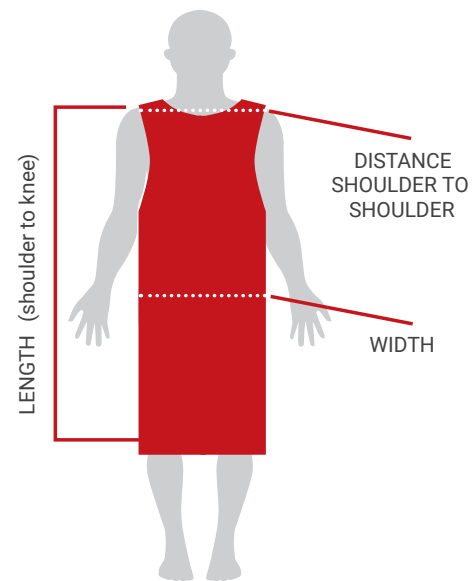

Easy-Fit Wraparound Lead Apron (in cm)					
Size	XS	S	M	L	XL
Shoulder width	36	36	42	42	50
Front/Back width	50/50	55/55	60/60	60/75	75/75
Standard length	100	100	100	100	100

Shoulder width 36, 42 and 50 available on request. Other lengths available: 90, 110, 120. Other sizes available on request.