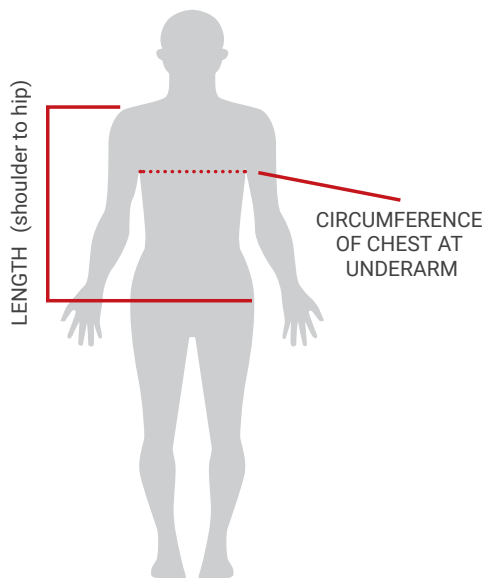

Sizing Chart (Adults) for Radiation Protection Aprons

The following sizing chart caters for our most popular (standard) sizes. If you need help selecting the right size, please refer to the measuring guidelines below the sizing table.

Sizing Chart for Vest & Skirt Lead Aprons

Lead Apron Vest (in cm)						
Size	XS	S	M	L	XL	XXL
		91	97	107	113	120
Chest circumference	80-85	86-91	92-97	98-107	108-113	114-120
Length	50	55	60	65	65	65

When measuring total length allow for overlap. Other sizes available on request.

My Individual Vest Measurements	
Circumference of chest at underarm	cm
Length from (highest point of) shoulders to hip	cm

Lead Apron Skirt (in cm)							
Size	XS	S	M	L	LL	XL	XXL
Waist	65	70	75	81	87	93	103
Recommended waist measurements	63-67	68-72	73-78	79-84	85-90	91-97	98-108
Hips	90	95	100	106	112	118	128
Length	50	60	60	60	60	60	60

When measuring total length, allow for frontal overlap. For a better fit, measure at the widest point. Other lengths available: 90, 110, 120. Other sizes available on request.

Easy-Fit Wraparound Lead Apron (in cm)					
Size	XS	S	M	L	XL
Shoulder width	36	36	42	42	50
Front/Back width	50/50	55/55	60/60	60/75	75/75
Standard length	100	100	100	100	100