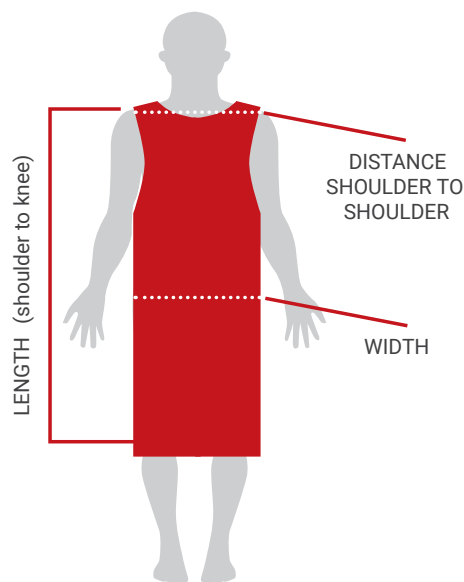

When measuring total length, allow for frontal overlap. For a better fit, measure at the widest point. Other lengths available: 90, 110, 120. Other sizes available on request.

Easy-Fit Wraparound Lead Apron (in cm)					
Size	XS	S	M	L	XL
Shoulder width	36	36	42	42	50
Front/Back width	50/50	55/55	60/60	60/75	75/75
Standard length	100	100	100	100	100

Shoulder width 36, 42 and 50 available on request. Other lengths available: 90, 110, 120. Other sizes available on request.

My Individual Coat Wraparound & Full Wraparound Measurements	
Circumference of chest at underarm	cm
Length from (highest point of) shoulders to below knee	cm

My Individual Easy-Fit Wraparound Measurements	
Distance shoulder to shoulder	cm
Length from (highest point of) shoulders to below knee	cm
Width at hip	cm

Sizing Chart for Front Lead Aprons

Front Lead Aprons (in cm)					
Size	XS	S	M	L	XL
Shoulder width	36	36	42	42	50
Front width	50	55	60	75	75
Standard length	100	100	100	100	100

Shoulder width 36, 42 and 50 available on request. Other lengths available: 90, 110, 120. Other sizes available on request.

My Individual Measurements	
Distance shoulder to shoulder	cm
Length from (highest point of) shoulders to below knee	cm
Width at hip	cm