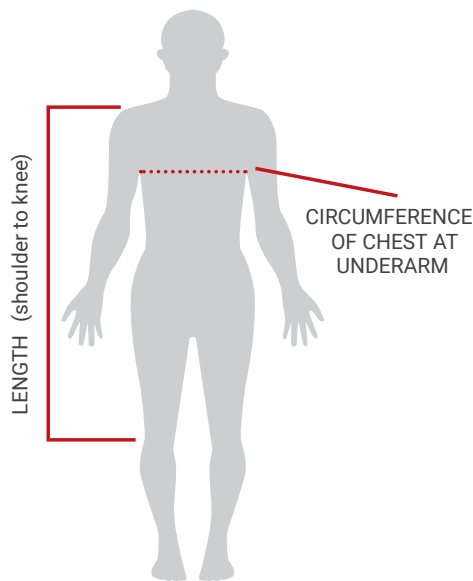

My Individual Vest Measurements	
Circumference of chest at underarm	cm
Length from (highest point of) shoulders to hip	cm

Lead Apron Skirt (in cm)							
Size	XS	S	M	L	LL	XL	XXL
Waist	65	70	75	81	87	93	103
Recommended waist measurements	63-67	68-72	73-78	79-84	85-90	91-97	98-108
Hips	90	95	100	106	112	118	128
Length	50	60	60	60	60	60	60

When measuring total length allow for overlap. Other lengths available: 70, 80. Any combination of size and length available. Other sizes available on request.

My Individual Skirt Measurements	
Waist circumference	cm
Hips circumference	cm
Length from waist to knee	cm

Sizing Chart for Wraparound Lead Aprons

Coat Wraparound & Full Wraparound Lead Apron (in cm)						
Size	XS	S	M	L	XL	XXL
		91	97	107	113	120
Chest circumference	80-85	86-91	92-97	98-107	108-113	114-120
Standard length	100	100	100	100	100	100

When measuring total length, allow for frontal overlap. For a better fit, measure at the widest point. Other lengths available: 90, 110, 120. Other sizes available on request.

Easy-Fit Wraparound Lead Apron (in cm)					
Size	XS	S	M	L	XL
Shoulder width	36	36	42	42	50
Front/Back width	50/50	55/55	60/60	60/75	75/75
Standard length	100	100	100	100	100