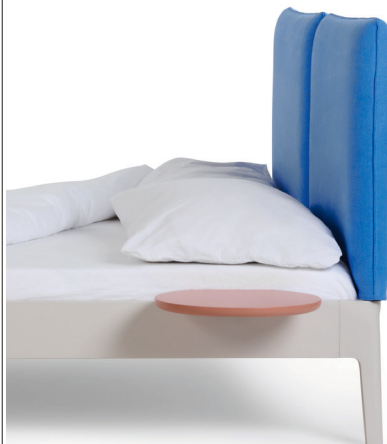

COLOR SELECTION

WOOD

- Oak Natural
- Ash Quartz
- Ash Jet Black

FABRIC

- Beige
- Light Green
- Rose White
- Gray Blue
- Bright Blue
- Dark Blue

LINOLEUM

- Creme
- Gray Beige
- Night Blue
- Maroon

BED TABLE

- Ash Rosehip
- Ash Moss Green
- Ash Pigeon Blue
- Oak Natural
- Ash Quartz
- Ash Jet Black

REFERENCES

COUNTRY OF ORIGIN

Germany

INTENDED USE

Indoor

ENVIRONMENT & MAINTENANCE

See documents on product page.

ACCESSORIES

Bed Table

TECHNICAL SPECIFICATIONS

WOOD

- European oak (natural oil)
- Painted wood: European ash (waterbased laquer)
- All wooden parts FSC® certified

FABRIC

- 100% premium Linen
- Certificates: REACH, Oeko-Tex Standard 100 - Class 2
- Weight 1029g/lm (+/-5%)
- Rub resistance > 40.000 Martindale
- Pilling (1-6): 3-4
- Lightfastness (1-8): 5

CUSTOMIZATION

The soft headboard can be upholstered in any fabric of your choice.

LINOLEUM

- Based on natural materials: linseed oil, gum rosin, wood flour, limestone flour
- Finish: water-based laquer

UPHOLSTERY

- Latex: natural, FSC® certified
- Virgin wool: Oeko Tex Standard 100
- Wood core: multiplex birch, FSC® certified