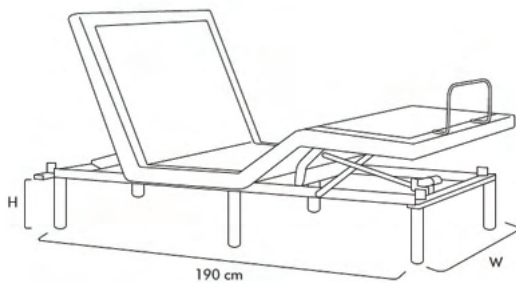

Tailor-Made Slumber

*Embrace the Future of Sleep with Our
Adjustable Bed Bases*

APP Control

AI APP Control | AI Smart Alarm | Remote Controller

ALYA™ Adjustable Bed Base

Specifications

- AI Controlled wake up call
- Adjust foot position from 0-35 degrees
- Elevate your head angle from 0-80 degrees
- DUAL Massage
- USD Ports
- Able to lay flat
- Anti-Slide Deck
- Silent and Durability
- Underbed LED Lights
- Hold up to 250kg (Inclusive of mattress)

Size

Split King | King | Queen | Super Single | Single | EU 180x200 | EU 150x200 | EU 120x200

Set Content

1x ALYA™ Adjustable Bed Base

Dimensions

ALYA™ Adjustable Bed Base

	Split King (2x Single)	King	Queen	Super Single	Single
Carton Size	(97 x 101 x 22) x 2	181 x 101 x 22	156 x 101 x 22	113 x 101 x 22	97 x 101 x 22
Product Dimension	182 x 190 cm	181 x 190 cm	150 x 190 cm	107 x 190 cm	91 x 190 cm
Total Weight	90 kg	80 kg	62.5 kg	50 kg	45 kg
Adjustable Legs	Floor to top from 7 to 39 cm tall				

All dimensions are measured by centimeters (cm).

AI Voice Control

AI Voice Control | AI APP Control | AI Smart Alarm | Remote Controller

ALYA™ Adjustable Bed Base Version S

Specifications

- AI Voice Control
- AI Controlled wake up call
- Head Tilt
- Lumbar Support
- Adjust foot position from 0-35 degrees
- Elevate your head angle from 0-80 degrees
- USD Ports
- Anti-Slide Deck
- Able to lay flat
- DUAL Massage
- Silent and Durability
- Underbed LED Lights
- Hold up to 250kg (Inclusive of mattress)