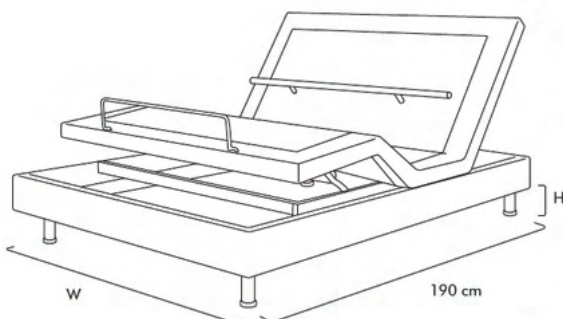

Size

Split King | King | Queen | Super Single | Single

Set Content

1x ALYA™ Adjustable Bed Base Version S

Dimensions

All dimensions are measured in centimeters (cm).

ALYA™ Adjustable Bed Base Version S

	Split King (2x Single)	King	Queen	Super Single	Single
Carton Size	(96 x 100 x 25.5) x 2	185 x 190 x 25.5	155 x 100 x 25.5	112 x 100 x 25.5	96 x 100 x 25.5
Product Dimension	(91 x 190 cm) x 2	180 x 190 cm	150 x 190 cm	107 x 190 cm	91 x 190 cm
Total Weight (Included Packaging)	(52 kg) x 2	94 kg	68 kg	57 kg	52 kg
Net Weight (Without Packaging)	(49kg) x 2	88 kg	64 kg	54 kg	49 kg
Adjustable Legs	Floor to top from 7 to 39 cm tall		Lay Flat Thickness		10 cm

APP Control

AI APP Control | AI Smart Alarm | Remote Controller

ALYA™ Adjustable Bed Base Version X

Specifications

- AI Controlled wake up call
- Head Tilt
- Lumbar Support
- Adjust foot position from 0-35 degrees
- Elevate your head angle from 0-80 degrees
- USD Ports
- Anti-Slide Deck
- Able to lay flat
- DUAL Massage
- Silent and Durability
- Underbed LED Lights
- Hold up to 250kg (Inclusive of mattress)

Size

Split King | Queen | Super Single | Single | EU 180x200 | EU 150x200 | EU 120x200

Set Content

1x ALYA™ Adjustable Bed Base Version X

Dimensions

All dimensions are measured by centimeters (cm).

ALYA™ Adjustable Bed Base Version X