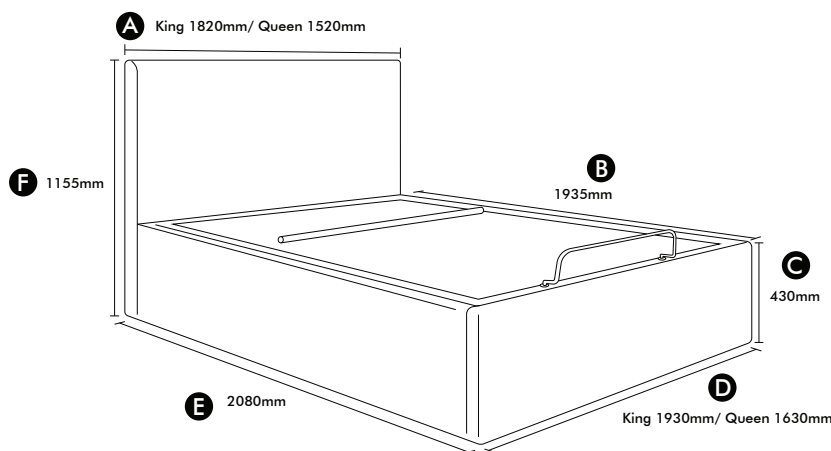

 LED Illumination

Dimensions

A	Size	Total Width (Include 10cm side frame)
	Single	101 cm
	Super Single	117 cm
	Queen	162 cm
	King	201 cm
	Split King	214 cm
B	Height	120 cm
C	Total Length (Include 22cm headboard+side frame)	220 cm
D	Internal Depth	30 cm

Premium PU Leather in 3 Colours

Dimensions

	Size	Dimensions
A	Queen King	1520 mm 1820 mm
B	Length	1935 mm
C	Depth	430 mm
D	Queen King	1630 mm 1930 mm
E	Total Length	2080 mm
F	Height	1155 mm

All dimensions are measured by millimetres (mm), please allow a 2-3cm difference for measurements.

Size

Split King | King | Queen | Super Single | Single | EU 180x200 | EU 150x200 | EU 120x200

Set Content

1x ALYA™ Adjustable Bed Base

Dimensions

ALYA™ Adjustable Bed Base

	Split King (2x Single)	King	Queen	Super Single	Single
Carton Size	(97 x 101 x 22) x 2	181 x 101 x 22	156 x 101 x 22	113 x 101 x 22	97 x 101 x 22
Product Dimension	182 x 190 cm	181 x 190 cm	150 x 190 cm	107 x 190 cm	91 x 190 cm
Total Weight	90 kg	80 kg	62.5 kg	50 kg	45 kg
Adjustable Legs	Floor to top from 7 to 39 cm tall				

	Split King (2x Single)	King	Queen	Super Single	Single
Carton Size	(97 x 101 x 22) x 2	181 x 101 x 22	156 x 101 x 22	113 x 101 x 22	97 x 101 x 22
Product Dimension	182 x 190 cm	181 x 190 cm	150 x 190 cm	107 x 190 cm	91 x 190 cm
Total Weight	90 kg	88 kg	62 kg	48.8 kg	43.8 kg
Adjustable Legs	Floor to top from 7 to 39 cm tall				