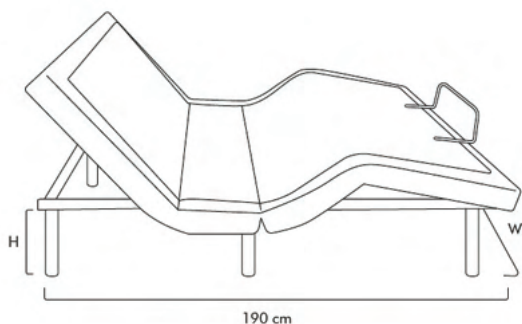

Size

Split King | Queen | Super Single | Single | EU 180x200 | EU 150x200 | EU 120x200

Set Content

1x ALYA™ Adjustable Bed Base Version X

Dimensions

All dimensions are measured by centimeters (cm).

ALYA™ Adjustable Bed Base Version X

	Split King (2x Single)	Queen	Super Single	Single
Carton Size	(200 x 102 x 22) x 2	200 x 159 x 22	200 x 118 x 22	200 x 102 x 22
Product Dimension	183 x 190 cm	150 x 190 cm	107 x 190 cm	91 x 190 cm
Total Weight	156 kg	100 kg	85 kg	78 kg
Net Weight	140 kg	87 kg	80 kg	70 kg
Adjustable Legs	Floor to top from 18 to 40 cm tall			

Remote Controller

Sleepthetic™ Adjustable Bed Base 1.0

Specifications

- Adjust foot position from 0-35 degrees
- Elevate your head angle from 0-80 degrees
- Able to lay flat
- Anti-Slide Deck
- Silent and Durability
- OKIN German-engineered motor
- Hold up to 250kg (Inclusive of mattress)

Size

Split King | Queen | Super Single | Single | EU 180x200 | EU 150x200 | EU 120x200

Set Content

1x Sleepthetic™ Adjustable Bed Base

Dimensions

All dimensions are measured by centimeters (cm).

Sleepthetic™ Adjustable Bed Base