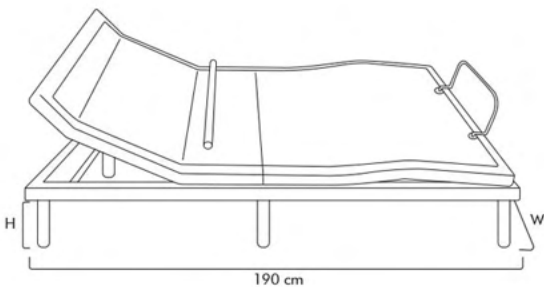

Size

Split King | King | Queen | Super Single | Single | EU 180x200 | EU 150x200 | EU 120x200

Set Content

1x ALYA™ Adjustable Bed Base

Dimensions

ALYA™ Adjustable Bed Base

	Split King (2x Single)	King	Queen	Super Single	Single
Carton Size	(97 x 101 x 22) x 2	181 x 101 x 22	156 x 101 x 22	113 x 101 x 22	97 x 101 x 22
Product Dimension	182 x 190 cm	181 x 190 cm	150 x 190 cm	107 x 190 cm	91 x 190 cm
Total Weight	90 kg	80 kg	62.5 kg	50 kg	45 kg
Adjustable Legs	Floor to top from 7 to 39 cm tall				

All dimensions are measured by centimeters (cm).

AI Voice Control

AI Voice Control | AI APP Control | AI Smart Alarm | Remote Controller

ALYA™ Adjustable Bed Base Version S

Specifications

- AI Voice Control
- AI Controlled wake up call
- Head Tilt
- Lumbar Support
- Adjust foot position from 0-35 degrees
- Elevate your head angle from 0-80 degrees
- USD Ports
- Anti-Slide Deck
- Able to lay flat
- DUAL Massage
- Silent and Durability
- Underbed LED Lights
- Hold up to 250kg (Inclusive of mattress)

Size

Split King | King | Queen | Super Single | Single

Set Content

1x ALYA™ Adjustable Bed Base Version S

Dimensions

All dimensions are measured in centimeters (cm).

ALYA™ Adjustable Bed Base Version S

	Split King (2x Single)	King	Queen	Super Single	Single
Carton Size	(96 x 100 x 25.5) x 2	185 x 190 x 25.5	155 x 100 x 25.5	112 x 100 x 25.5	96 x 100 x 25.5
Product Dimension	(91 x 190 cm) x 2	180 x 190 cm	150 x 190 cm	107 x 190 cm	91 x 190 cm
Total Weight (Included Packaging)	(52 kg) x 2	94 kg	68 kg	57 kg	52 kg
Net Weight (Without Packaging)	(49kg) x 2	88 kg	64 kg	54 kg	49 kg
Adjustable Legs	Floor to top from 7 to 39 cm tall		Lay Flat Thickness		10 cm