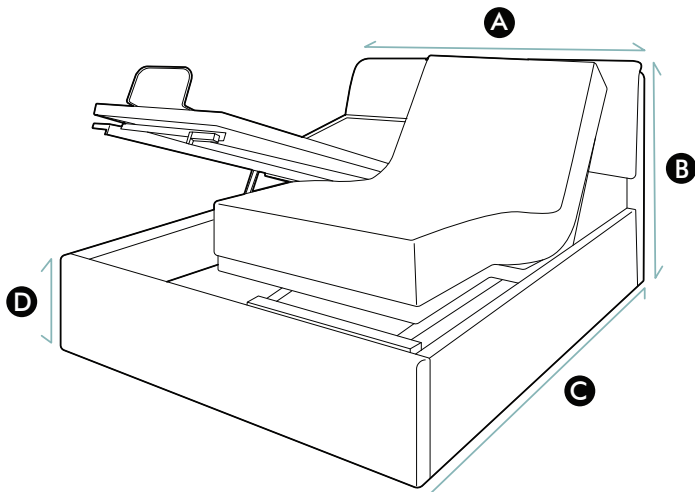

ALYA™ Adjustable Bed Base Version S 11

ALYA™ Adjustable Bed Base Version X 12

Sleepthetic™ Adjustable Bed Base 13

ALYA™ Motorised Storage Bedframe & Adjustable Bed Base

Specifications

- Storage space to remove clutter
- AI Controlled wake up call
- Adjust foot position from 0-35 degrees
- DUAL Massage
- USD Ports
- Anti-Slide Deck
- Elevate your head angle from 0-80 degrees
- Able to lay flat
- Silent and Durability
- Underbed LED Lights
- Hold up to 250kg (Inclusive of mattress)

Size

Split King | King | Queen | Super Single | Single

Set Content

1x ALYA™ Motorised Storage Bedframe, 1x ALYA™ Adjustable Bed Base Version 1.0

AI APP Control | AI Smart Alarm | Remote Controller

 USB Charging Port

 LED Illumination

Dimensions

A	Size	Total Width (Include 10cm side frame)
	Single	101 cm
	Super Single	117 cm
	Queen	162 cm
	King	201 cm
	Split King	214 cm
B	Height	120 cm
C	Total Length (Include 22cm headboard+side frame)	220 cm
D	Internal Depth	30 cm

All dimensions are measured by centimeters (cm), please allow a 2-3cm difference for measurements.

AI Voice Control

1 Touch button to lift up with German motorised hydraulic gas lift system

Upholstered headboard, bed frame, side frame with Grey Fabric or PU Leather Upholstery