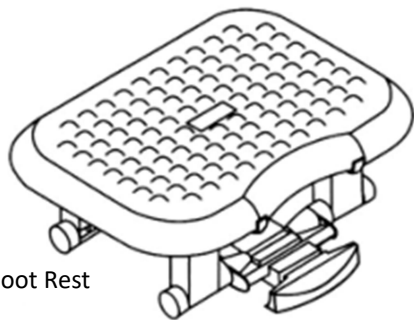

Adjustable Massaging Foot Rest

Adjustable Massaging Foot Rest

Model# : AMT-18135

Dimensions: 18" x 13.5"

Height Adjustment Range: 2"

Material: ABS

Country of Origin: China

PARTS LIST

ASSEMBLY INSTRUCTIONS

1

2

ADJUSTMENTS

Adjust to three heights 4.5", 6" and 6.5" and angles from 0° to 30° .

CAUTIONS

- Indoor use only on a flat surface.
- Don't stand on it or use as step ladder.

CARE