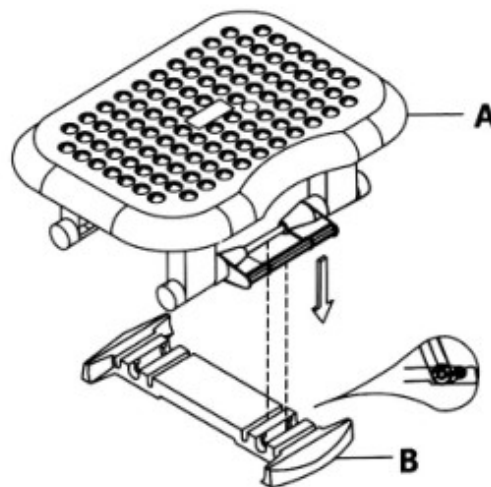

Adjustable Massaging Foot Rest

Adjustable Massaging Foot Rest

Model# : AMT-18135

Dimensions: 18" x 13.5"

Height Adjustment Range: 2"

Material: ABS

Country of Origin: China

PARTS LIST

ASSEMBLY INSTRUCTIONS

1

2

ADJUSTMENTS

Adjust to three heights 4.5", 6" and 6.5" and angles from 0° to 30° .

CAUTIONS

- Indoor use only on a flat surface.
- Don't stand on it or use as step ladder.

CARE