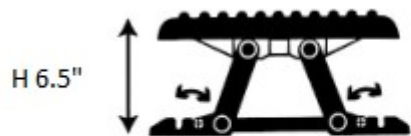

ASSEMBLY INSTRUCTIONS

1

2

ADJUSTMENTS

Adjust to three heights 4.5", 6" and 6.5" and angles from 0° to 30° .

CAUTIONS

- Indoor use only on a flat surface.
- Don't stand on it or use as step ladder.

CARE