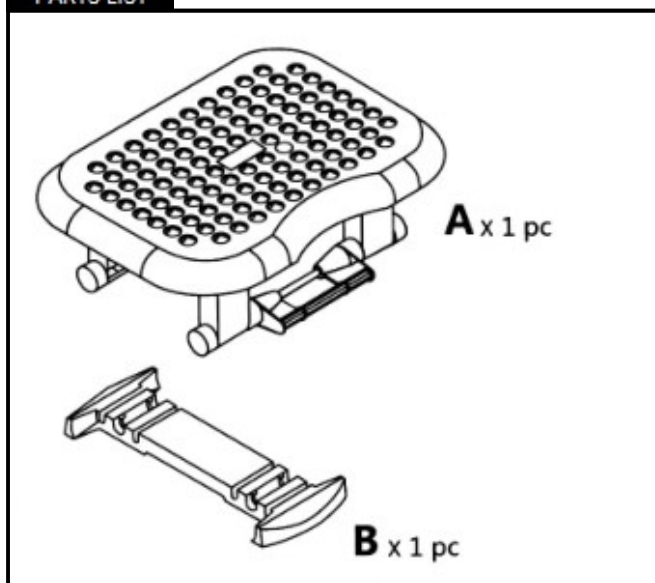

Adjustable Massaging Foot Rest

Adjustable Massaging Foot Rest

Model# : AMT-18135

Dimensions: 18" x 13.5"

Height Adjustment Range: 2"

Material: ABS

Country of Origin: China

PARTS LIST

ASSEMBLY INSTRUCTIONS

1

2

ADJUSTMENTS

Adjust to three heights 4.5", 6" and 6.5" and angles from 0° to 30° .

CAUTIONS

- Indoor use only on a flat surface.
- Don't stand on it or use as step ladder.

CARE