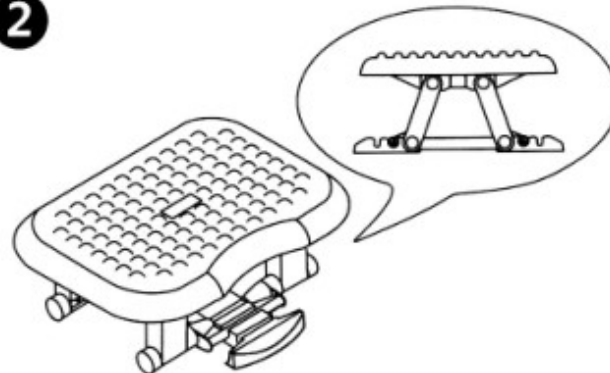

Adjustable Massaging Foot Rest

Adjustable Massaging Foot Rest

Model# : AMT-18135

Dimensions: 18" x 13.5"

Height Adjustment Range: 2"

Material: ABS

Country of Origin: China

PARTS LIST

ASSEMBLY INSTRUCTIONS

1

2

ADJUSTMENTS

Adjust to three heights 4.5", 6" and 6.5" and angles from 0° to 30° .

CAUTIONS

- Indoor use only on a flat surface.
- Don't stand on it or use as step ladder.

CARE