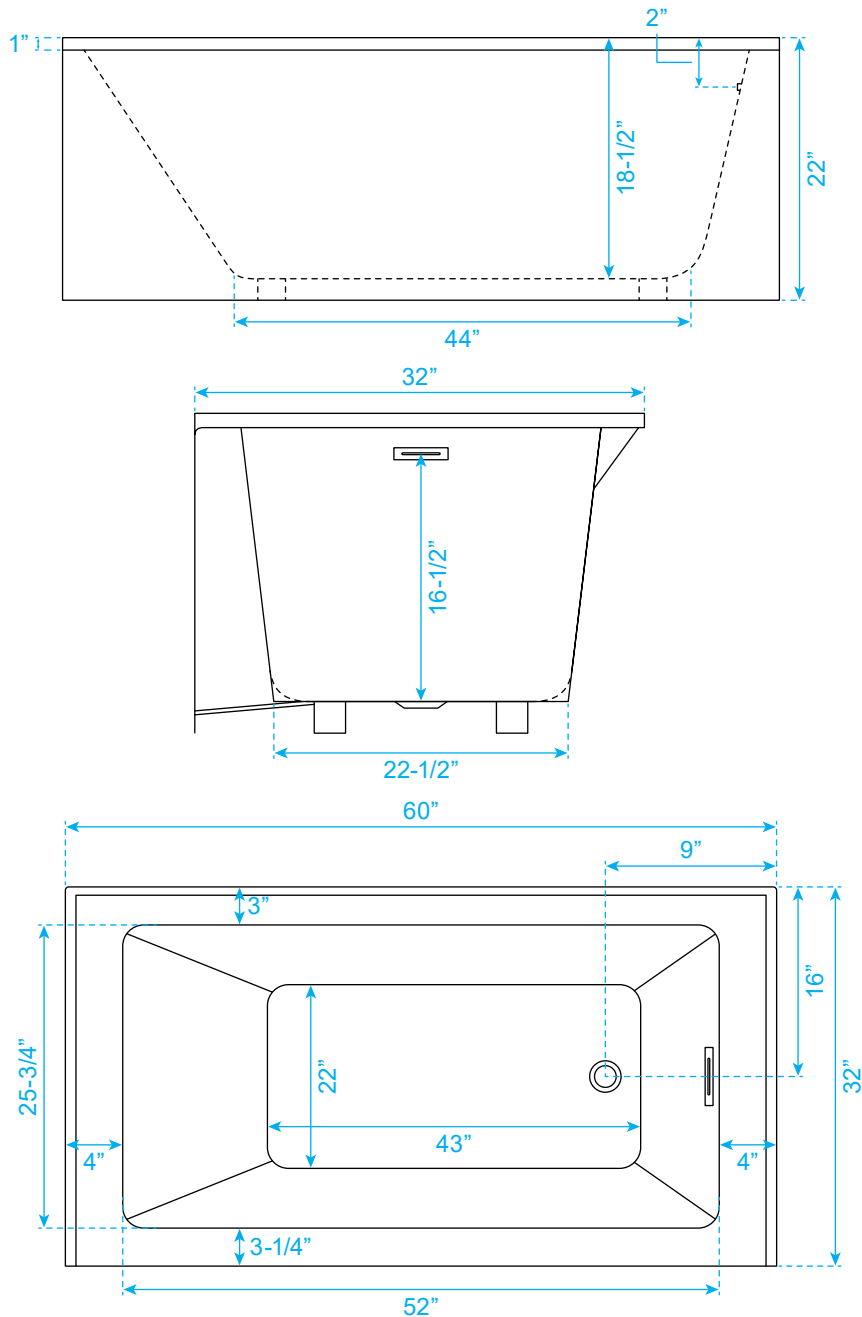

WYNDHAM COLLECTION

Installation - 3 Wall Alcove
Exterior Size - 60"L x 32"W x 22"H
Interior Size - 52"L x 25-3/4"W x 18-1/2"H
Depth at Drain - 18-1/2"
Drain To Overflow - 16-1/2"
Maximum Fill - 75 Gallons
Backrest Slope Angle - 25 Degrees
Other Side Slope Angle - 10 Degrees
Note - All Measurements are $\pm 1/2$ "

WC-BTW1-6032R