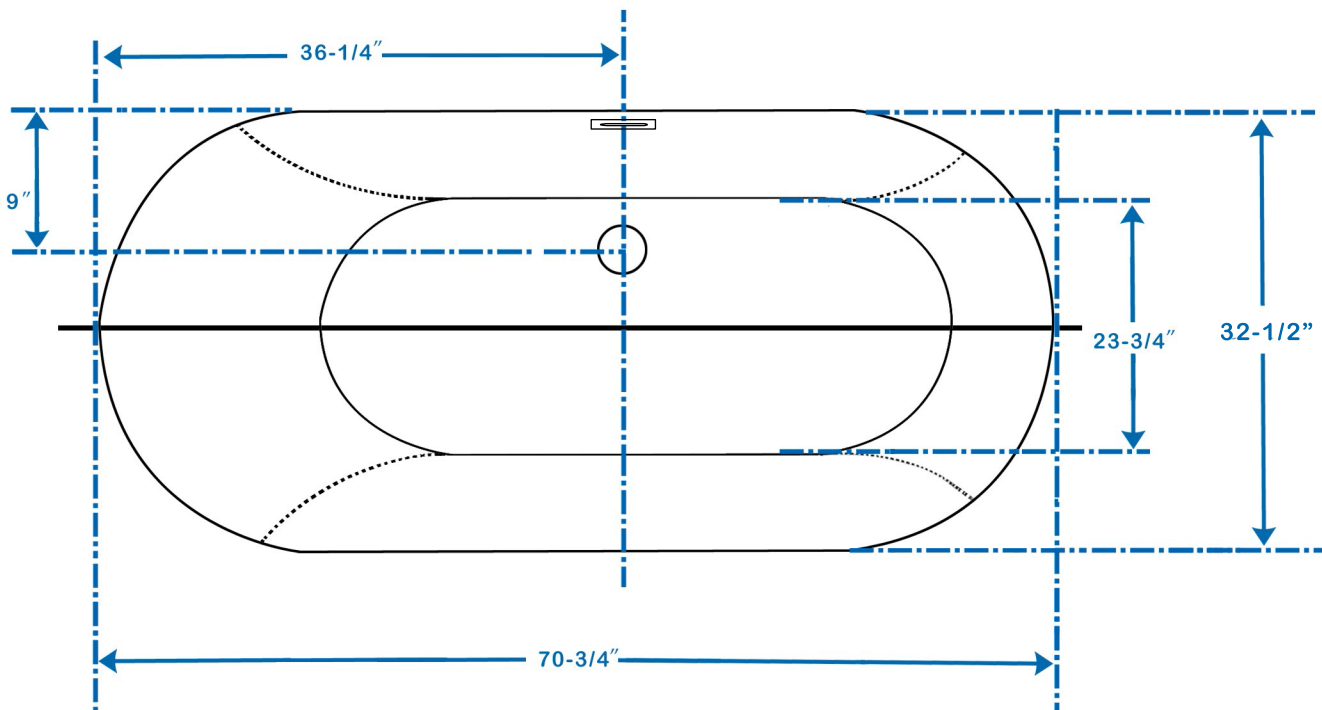

# WYNDHAM COLLECTION

Exterior Size - 70-3/4"L x 32-1/2"W x 21-1/4"H  
Interior Size - 63"L x 26-1/2"W x 17"H  
Depth at Drain - 17-1/2"  
Drain to Overflow - 11-3/4"  
Maximum Fill - 53 Gallons  
Note - All measurements are  $\pm 1/2$ "

WC-BTM1000-71