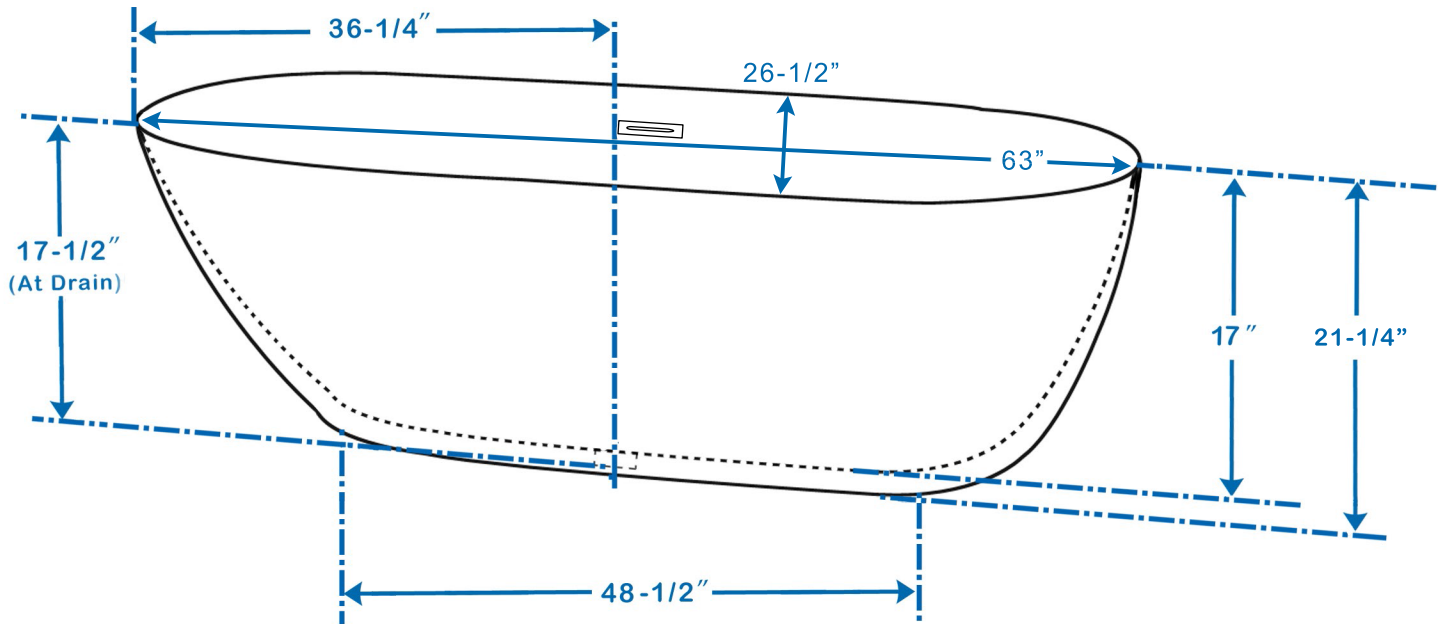

# WYNDHAM COLLECTION

Exterior Size - 70-3/4"L x 32-1/2"W x 21-1/4"H  
Interior Size - 63"L x 26-1/2"W x 17"H  
Depth at Drain - 17-1/2"  
Drain to Overflow - 11-3/4"  
Maximum Fill - 53 Gallons  
Note - All measurements are  $\pm 1/2$ "

WC-BTM1000-71