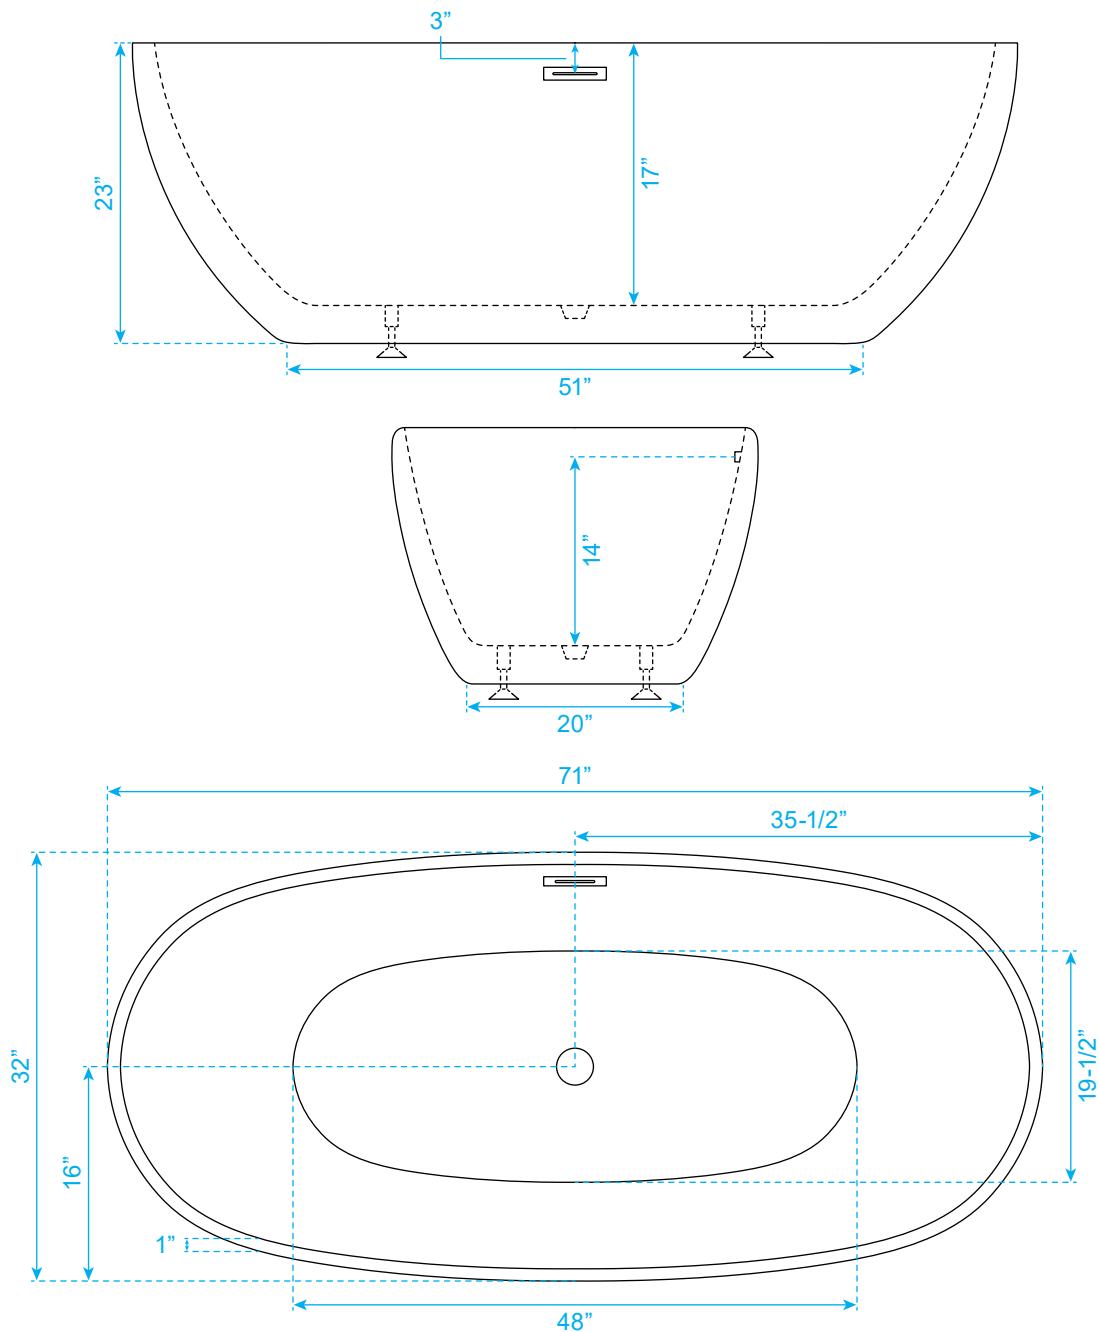

WYNDHAM COLLECTION

Exterior Size - 71"L x 32"W x 23"H
Interior Size - 69"L x 30"W x 17"H
Depth at Drain - 17"
Drain To Overflow - 14"
Maximum Fill - 95 Gallons
Backrest Slope Angle - 31 Degrees
Other Side Slope Angle - 31 Degrees
Note - All Measurements are $\pm 1/2"$

WC-BTE3061-71