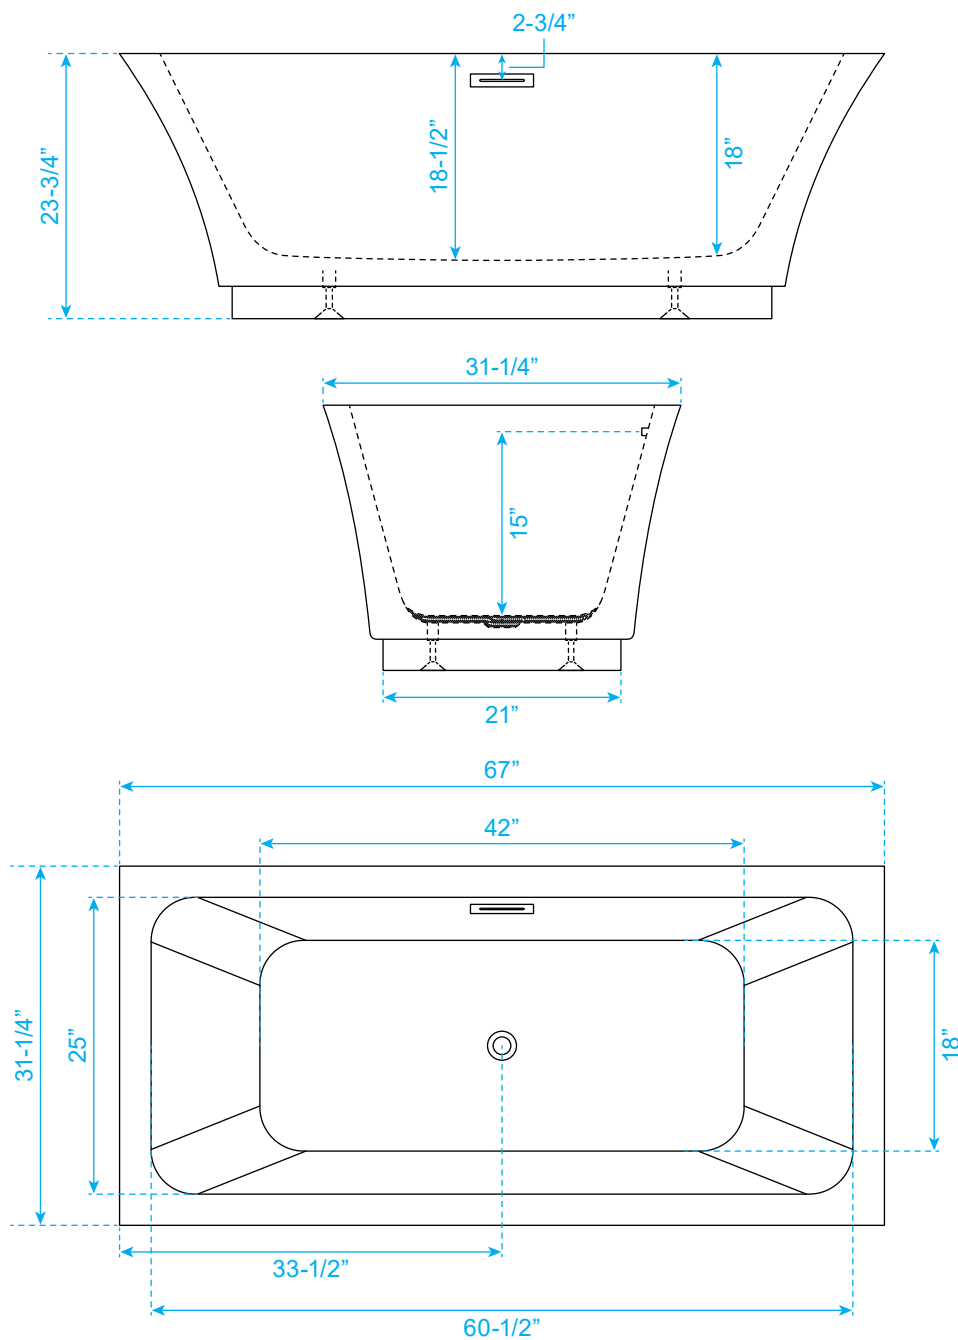

WYNDHAM COLLECTION

Exterior Size - 67"L x 31-1/4"W x 23-3/4"H
Interior Size - 60-1/2"L x 25"W x 18-1/2"H
Depth at Drain - 18-1/2"
Drain To Overflow - 15"
Maximum Fill - 73 Gallons
Backrest Slope Angle - 32 Degrees
Other Side Slope Angle - 32 Degrees
Note - All Measurements are $\pm 1/2$ "

WC-BTE1519-67