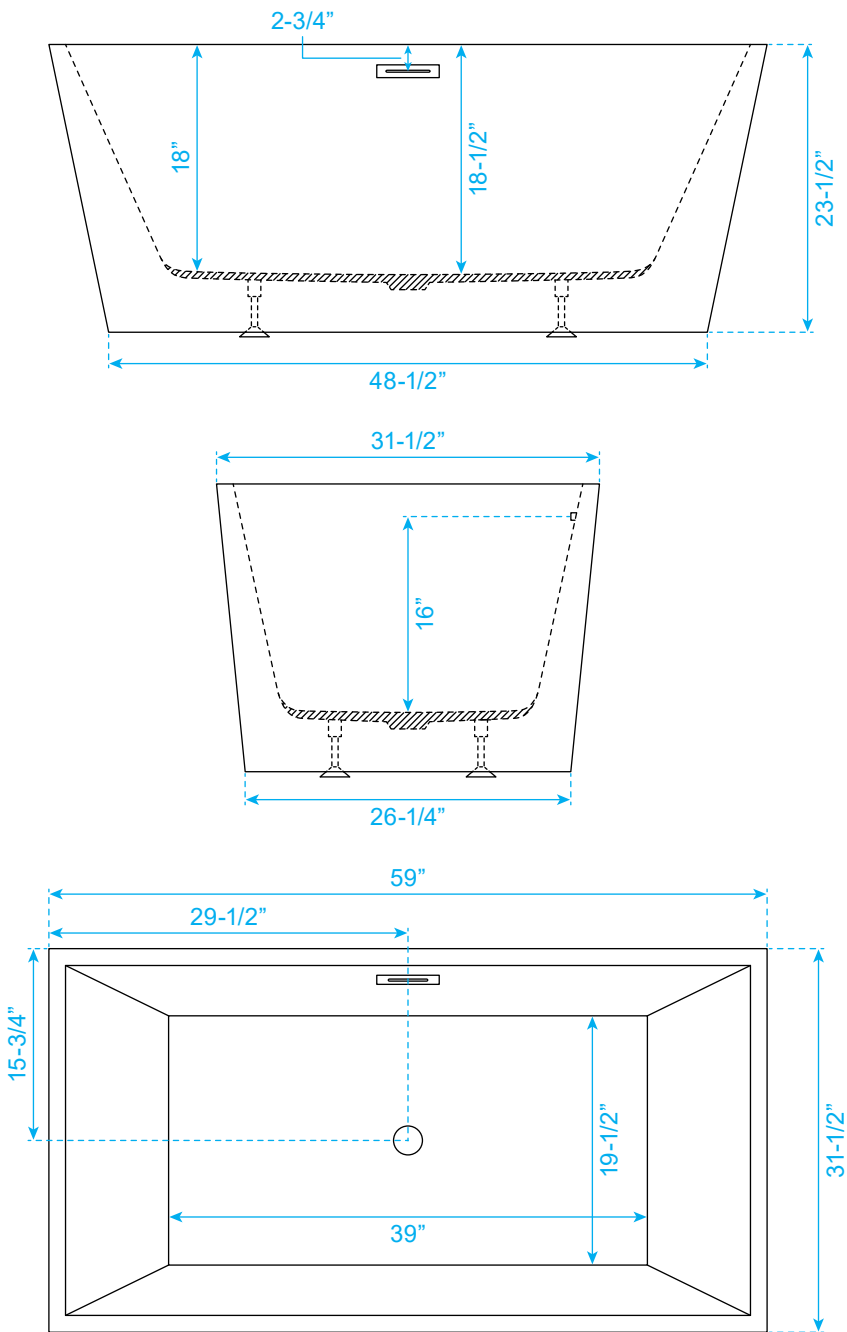

WYNDHAM COLLECTION

Exterior Size - 59"L x 31-1/2"W x 23-1/2"H
Interior Size - 56-1/2"L x 28-1/2"W x 18"H
Depth at Drain - 18-1/2"
Drain To Overflow - 16"
Maximum Fill - 79 Gallons
Backrest Slope Angle - 27 Degrees
Other Side Slope Angle - 27 Degrees
Note - All Measurements are $\pm 1/2$ "

WC-BTE1514-59