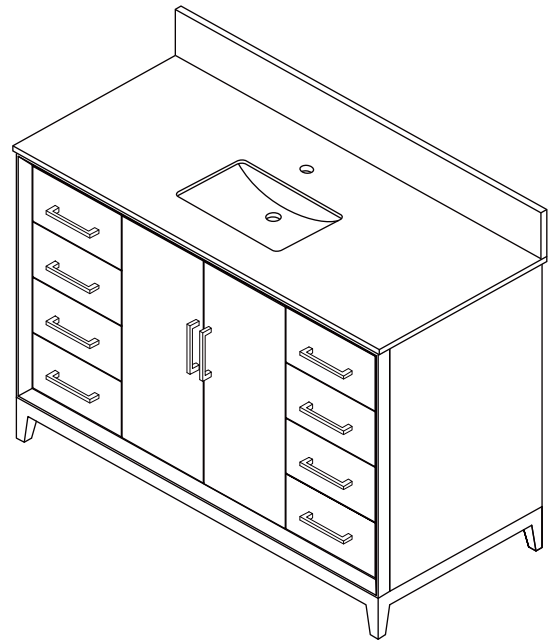

# WYNDHAM COLLECTION

TOP VIEW OF VANITY CABINET

\*Note: Due to high probability of breakage, the backsplash comes in two pieces, cut from the same piece. All measurements are  $\pm 1/4$ ".

## WC-8181-48-SGL