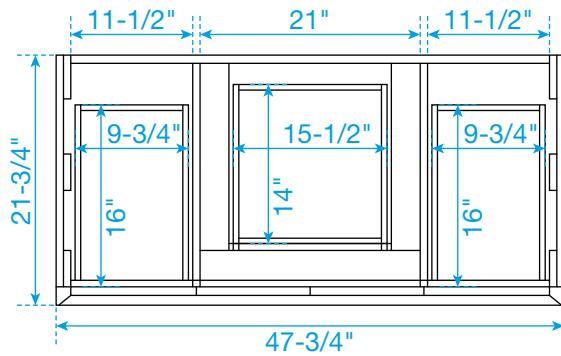

# WYNDHAM COLLECTION

TOP VIEW OF VANITY CABINET

\*Note: Due to high probability of breakage, the backsplash comes in two pieces, cut from the same piece. All measurements are  $\pm 1/4$ ".

## WC-8181-48-SGL