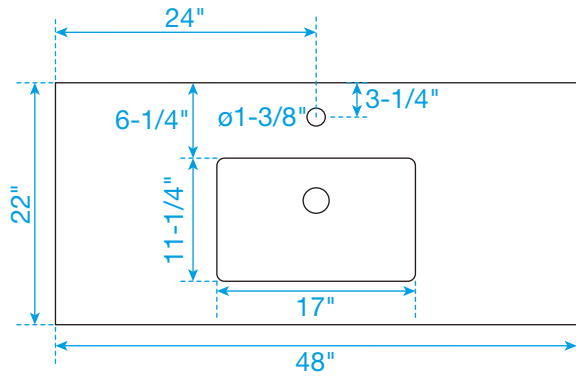

# WYNDHAM COLLECTION

TOP VIEW OF VANITY CABINET

\*Note: Due to high probability of breakage, the backsplash comes in two pieces, cut from the same piece. All measurements are  $\pm 1/4$ ".

## WC-8181-48-SGL