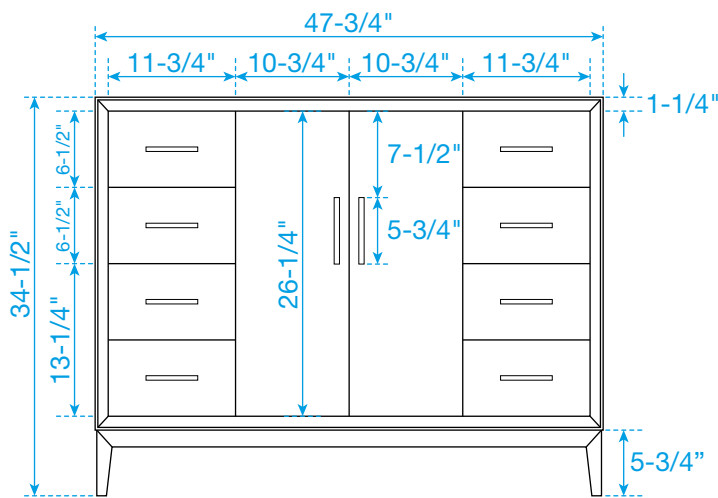

# WYNDHAM COLLECTION

TOP VIEW OF VANITY CABINET

\*Note: Due to high probability of breakage, the backsplash comes in two pieces, cut from the same piece. All measurements are  $\pm 1/4$ ".

## WC-8181-48-SGL