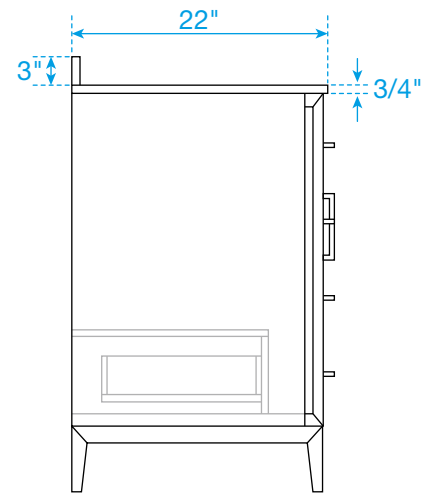

# WYNDHAM COLLECTION

TOP VIEW OF VANITY CABINET

\*Note: Due to high probability of breakage, the backsplash comes in two pieces, cut from the same piece. All measurements are  $\pm 1/4$ ".

## WC-8181-48-SGL