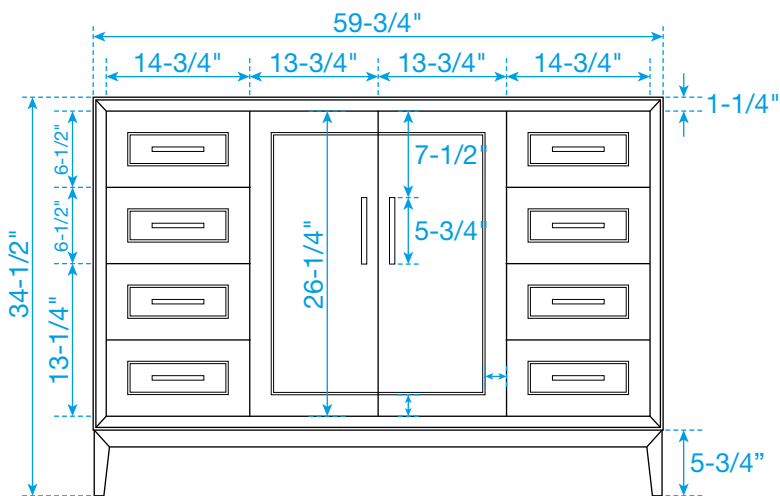

WYNDHAM COLLECTION

TOP VIEW OF VANITY CABINET

*Note: Due to high probability of breakage, the backsplash comes in two pieces, cut from the same piece. All measurements are $\pm 1/4"$.

WC-5151-60-SGL

WYNDHAM COLLECTION

Side splash is reversible.

Note: Due to high probability of breakage, the backsplash comes in two pieces, cut from the same piece. All measurements are $\pm 1/4"$.

WC-VCA-60-SGL-TOP