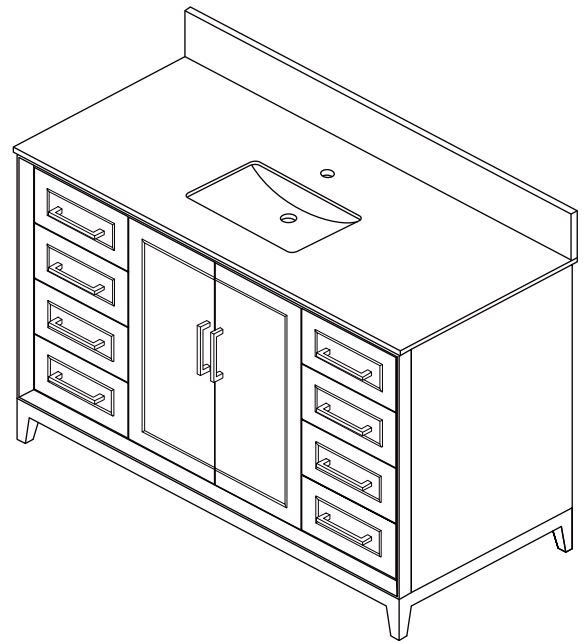

WYNDHAM COLLECTION

TOP VIEW OF VANITY CABINET

*Note: Due to high probability of breakage, the backsplash comes in two pieces, cut from the same piece. All measurements are $\pm 1/4"$.

WC-5151-60-SGL

WYNDHAM COLLECTION

Side splash is reversible.

Note: Due to high probability of breakage, the backsplash comes in two pieces, cut from the same piece. All measurements are $\pm 1/4"$.

WC-VCA-60-SGL-TOP