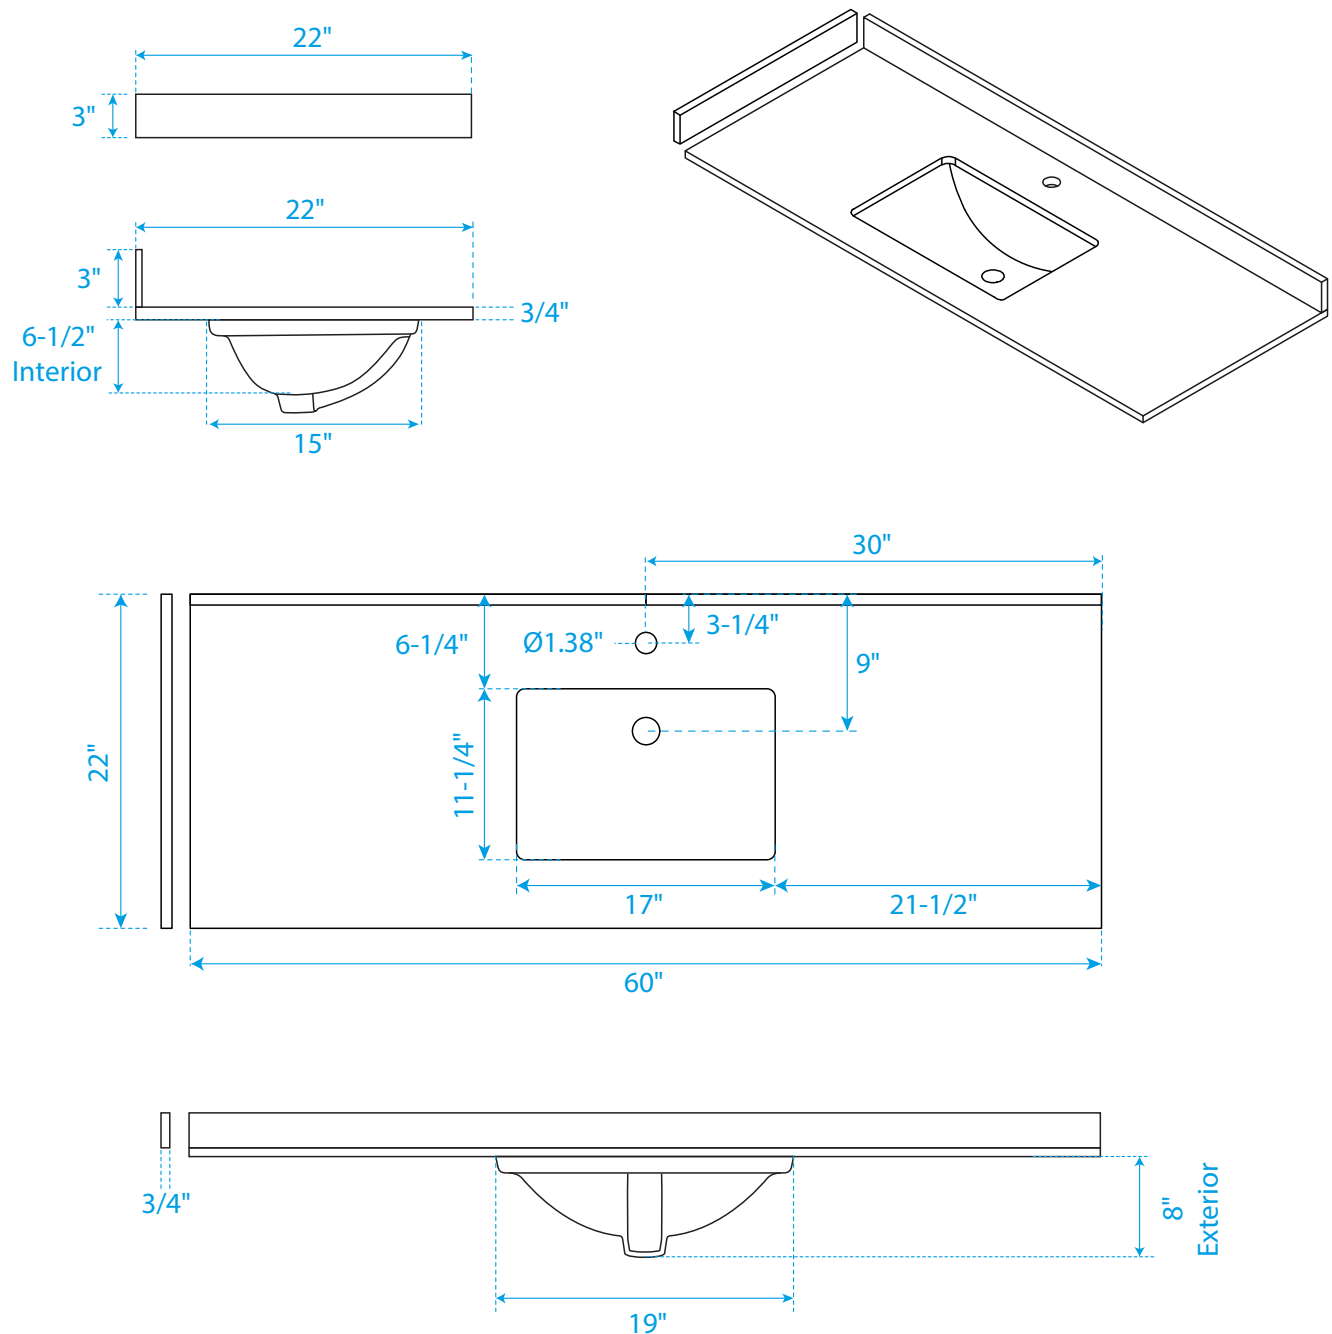

WYNDHAM COLLECTION

TOP VIEW OF VANITY CABINET

*Note: Due to high probability of breakage, the backsplash comes in two pieces, cut from the same piece. All measurements are $\pm 1/4"$.

WC-5151-60-SGL

WYNDHAM COLLECTION

Side splash is reversible.

Note: Due to high probability of breakage, the backsplash comes in two pieces, cut from the same piece. All measurements are $\pm 1/4"$.

WC-VCA-60-SGL-TOP