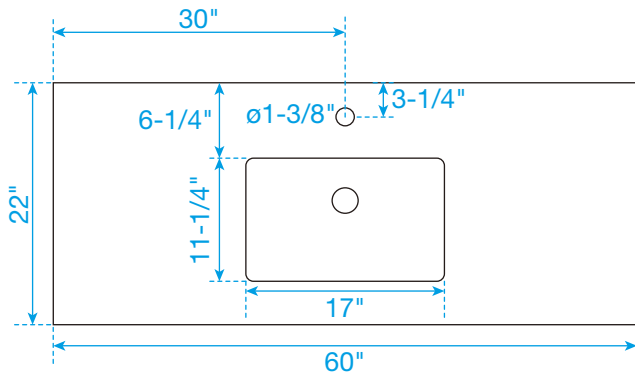

WYNDHAM COLLECTION

TOP VIEW OF VANITY CABINET

*Note: Due to high probability of breakage, the backsplash comes in two pieces, cut from the same piece. All measurements are $\pm 1/4"$.

WC-5151-60-SGL

WYNDHAM COLLECTION

Side splash is reversible.

Note: Due to high probability of breakage, the backsplash comes in two pieces, cut from the same piece. All measurements are $\pm 1/4"$.

WC-VCA-60-SGL-TOP