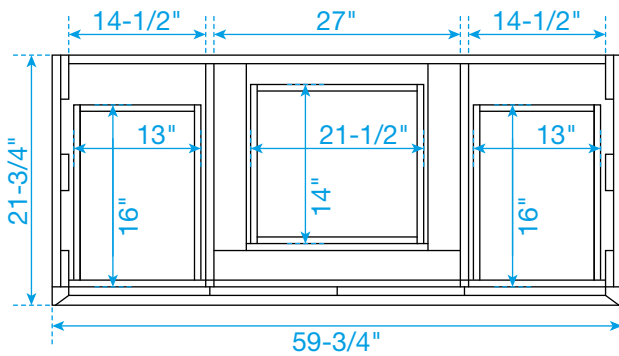

WYNDHAM COLLECTION

TOP VIEW OF VANITY CABINET

*Note: Due to high probability of breakage, the backsplash comes in two pieces, cut from the same piece. All measurements are $\pm 1/4"$.

WC-5151-60-SGL

WYNDHAM COLLECTION

Side splash is reversible.

Note: Due to high probability of breakage, the backsplash comes in two pieces, cut from the same piece. All measurements are $\pm 1/4"$.

WC-VCA-60-SGL-TOP