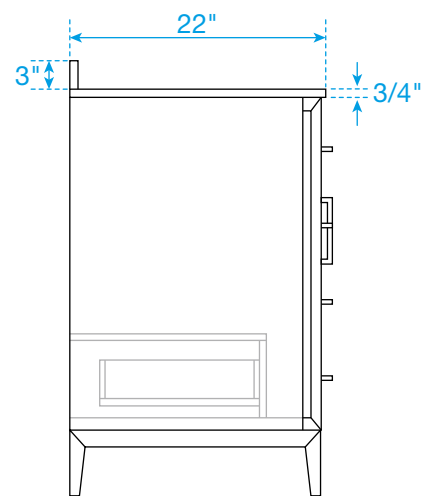

WYNDHAM COLLECTION

TOP VIEW OF VANITY CABINET

*Note: Due to high probability of breakage, the backsplash comes in two pieces, cut from the same piece. All measurements are $\pm 1/4"$.

WC-5151-60-SGL

WYNDHAM COLLECTION

Side splash is reversible.

Note: Due to high probability of breakage, the backsplash comes in two pieces, cut from the same piece. All measurements are $\pm 1/4"$.

WC-VCA-60-SGL-TOP