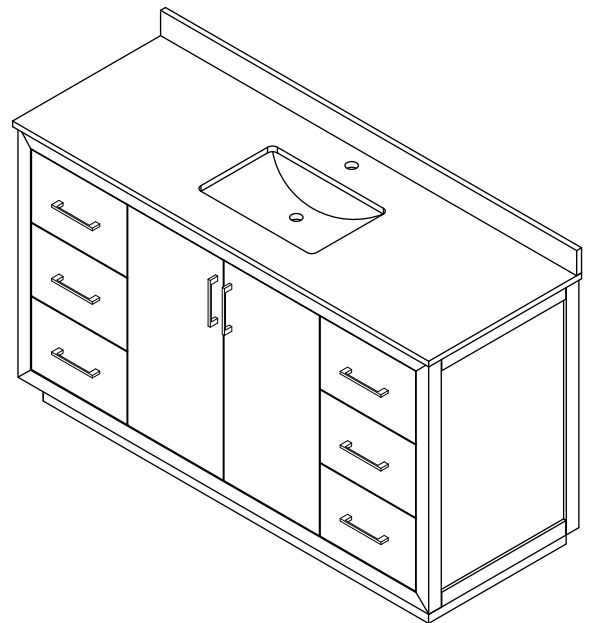

WYNDHAM COLLECTION

TOP VIEW OF VANITY CABINET

*Note: Due to high probability of breakage, the backsplash comes in two pieces, cut from the same piece. All measurements are $\pm 1/4"$.

WC-4141-60-SGL