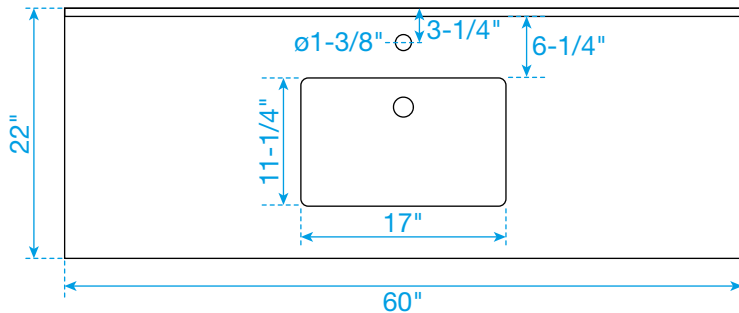

WYNDHAM COLLECTION

TOP VIEW OF VANITY CABINET

*Note: Due to high probability of breakage, the backsplash comes in two pieces, cut from the same piece. All measurements are $\pm 1/4"$.

WC-4141-60-SGL