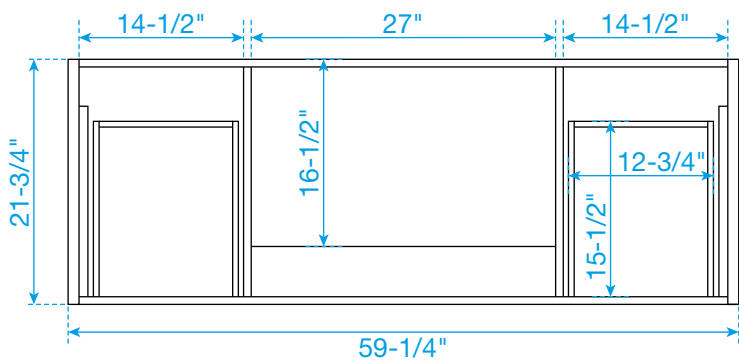

WYNDHAM COLLECTION

TOP VIEW OF VANITY CABINET

*Note: Due to high probability of breakage, the backsplash comes in two pieces, cut from the same piece. All measurements are $\pm 1/4"$.

WC-4141-60-SGL