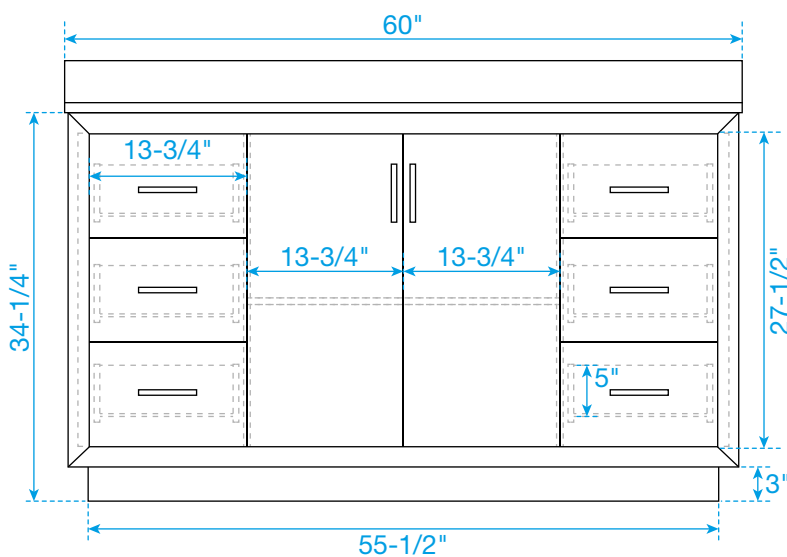

WYNDHAM COLLECTION

TOP VIEW OF VANITY CABINET

*Note: Due to high probability of breakage, the backsplash comes in two pieces, cut from the same piece. All measurements are $\pm 1/4"$.

WC-4141-60-SGL