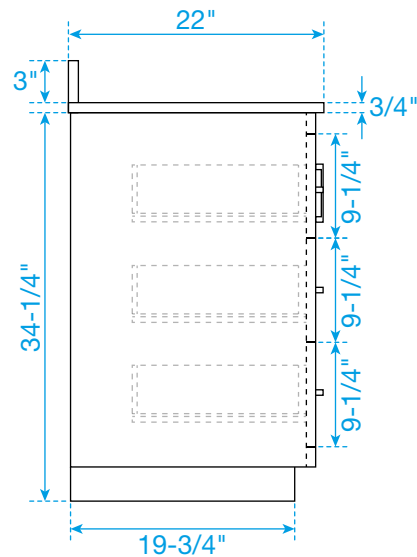

WYNDHAM COLLECTION

TOP VIEW OF VANITY CABINET

*Note: Due to high probability of breakage, the backsplash comes in two pieces, cut from the same piece. All measurements are $\pm 1/4"$.

WC-4141-60-SGL