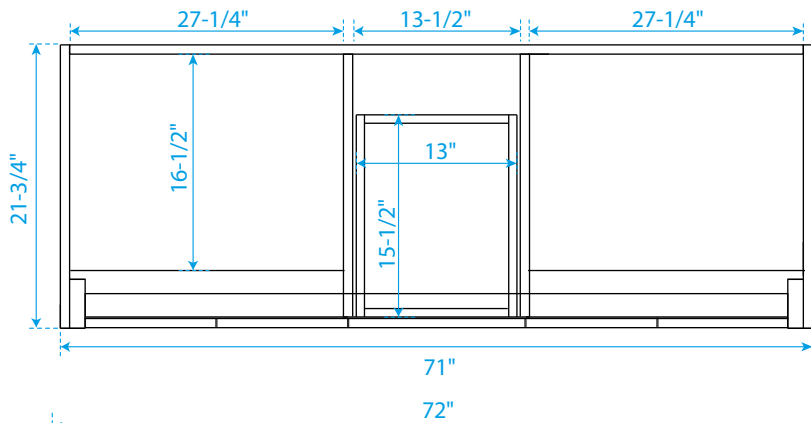

WYNDHAM COLLECTION

TOP VIEW OF VANITY CABINET

*Note: Due to high probability of breakage, the backsplash comes in two pieces, cut from the same piece. All measurements are $\pm 1/4"$.

WC-2929-72-DBL