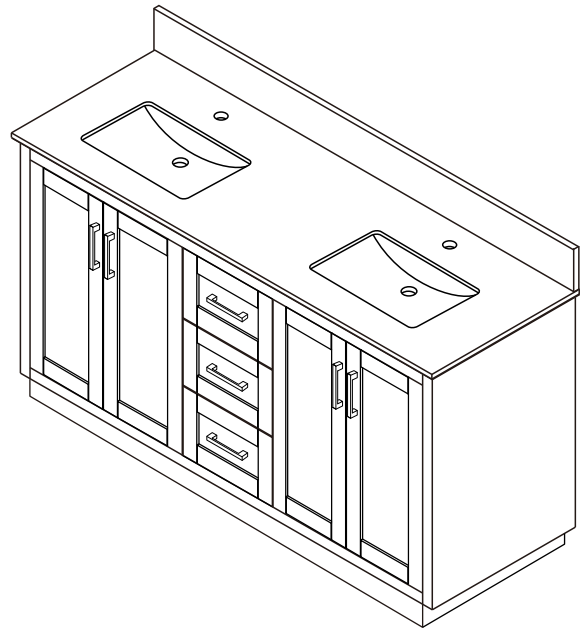

WYNDHAM COLLECTION

TOP VIEW OF VANITY CABINET

*Note: Due to high probability of breakage, the backsplash comes in two pieces, cut from the same piece. All measurements are $\pm 1/4"$.

WC-2929-72-DBL