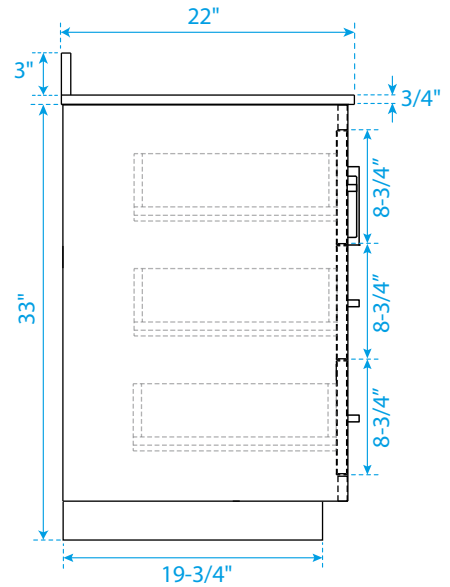

WYNDHAM COLLECTION

TOP VIEW OF VANITY CABINET

*Note: Due to high probability of breakage, the backsplash comes in two pieces, cut from the same piece. All measurements are $\pm 1/4"$.

WC-2929-72-DBL