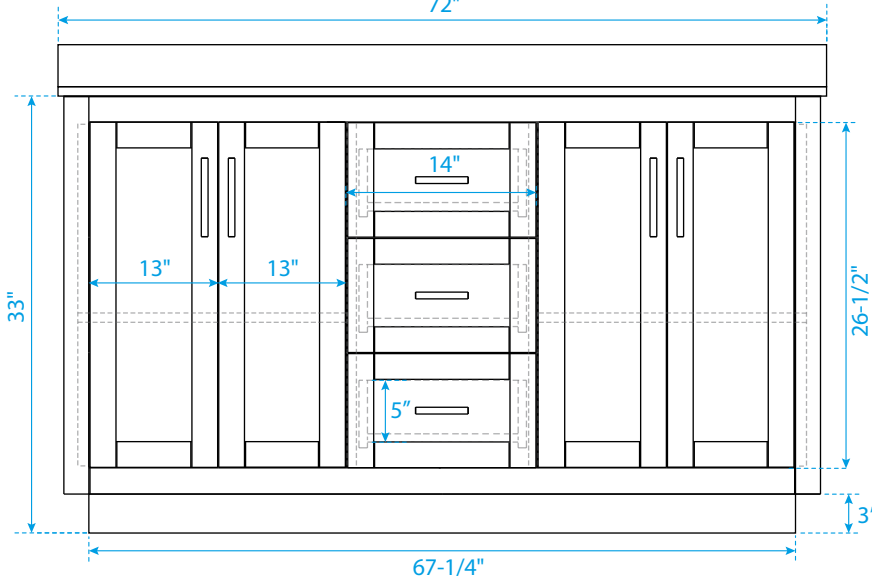

WYNDHAM COLLECTION

TOP VIEW OF VANITY CABINET

*Note: Due to high probability of breakage, the backsplash comes in two pieces, cut from the same piece. All measurements are $\pm 1/4"$.

WC-2929-72-DBL