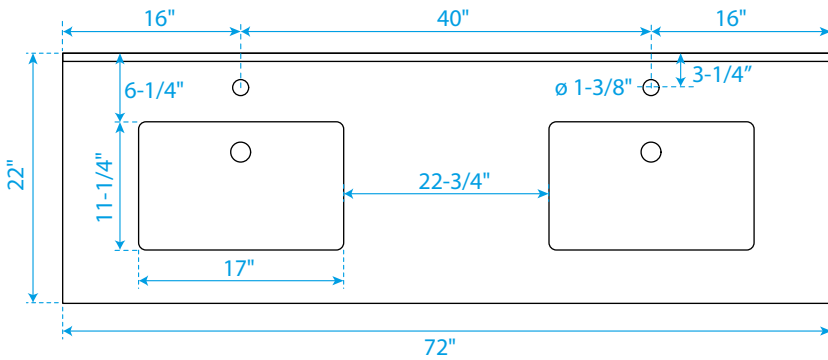

WYNDHAM COLLECTION

TOP VIEW OF VANITY CABINET

*Note: Due to high probability of breakage, the backsplash comes in two pieces, cut from the same piece. All measurements are $\pm 1/4"$.

WC-2929-72-DBL