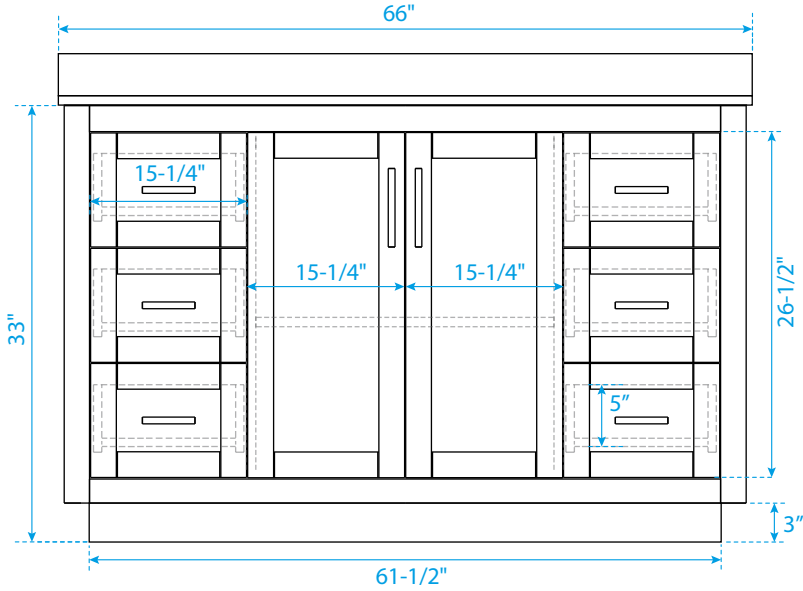

WYNDHAM COLLECTION

TOP VIEW OF VANITY CABINET

*Note: Due to high probability of breakage, the backsplash comes in two pieces, cut from the same piece. All measurements are $\pm 1/4"$.

WC-2929-66-SGL