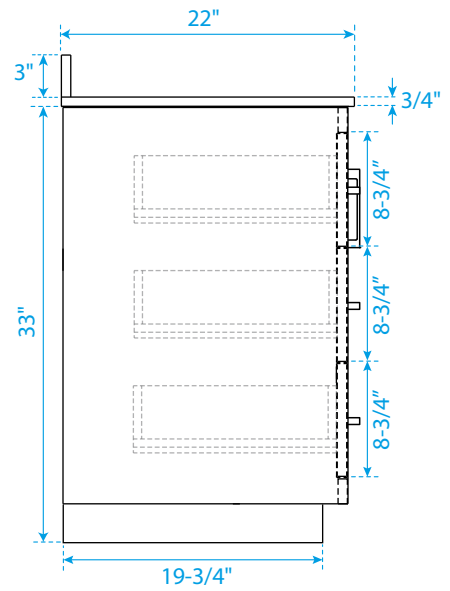

WYNDHAM COLLECTION

TOP VIEW OF VANITY CABINET

*Note: Due to high probability of breakage, the backsplash comes in two pieces, cut from the same piece. All measurements are $\pm 1/4"$.

WC-2929-66-SGL