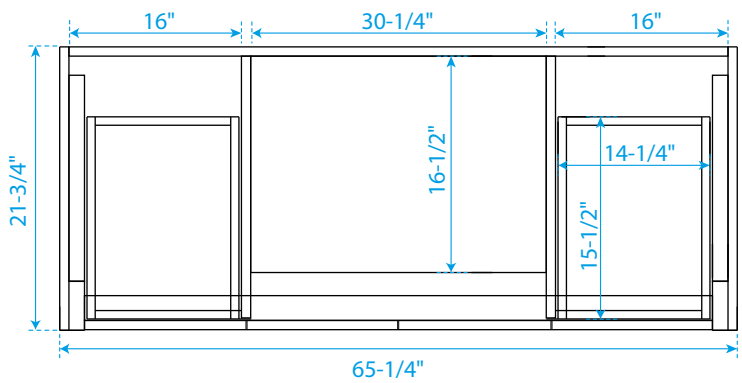

WYNDHAM COLLECTION

TOP VIEW OF VANITY CABINET

*Note: Due to high probability of breakage, the backsplash comes in two pieces, cut from the same piece. All measurements are $\pm 1/4"$.

WC-2929-66-SGL