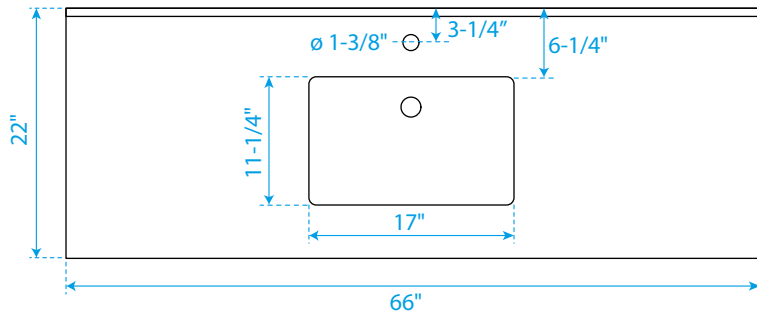

WYNDHAM COLLECTION

TOP VIEW OF VANITY CABINET

*Note: Due to high probability of breakage, the backsplash comes in two pieces, cut from the same piece. All measurements are $\pm 1/4"$.

WC-2929-66-SGL