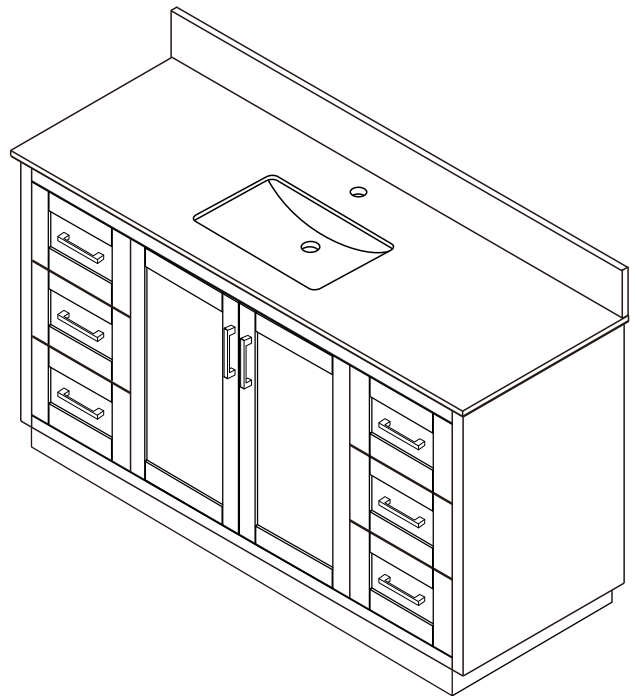

WYNDHAM COLLECTION

TOP VIEW OF VANITY CABINET

*Note: Due to high probability of breakage, the backsplash comes in two pieces, cut from the same piece. All measurements are $\pm 1/4"$.

WC-2929-66-SGL